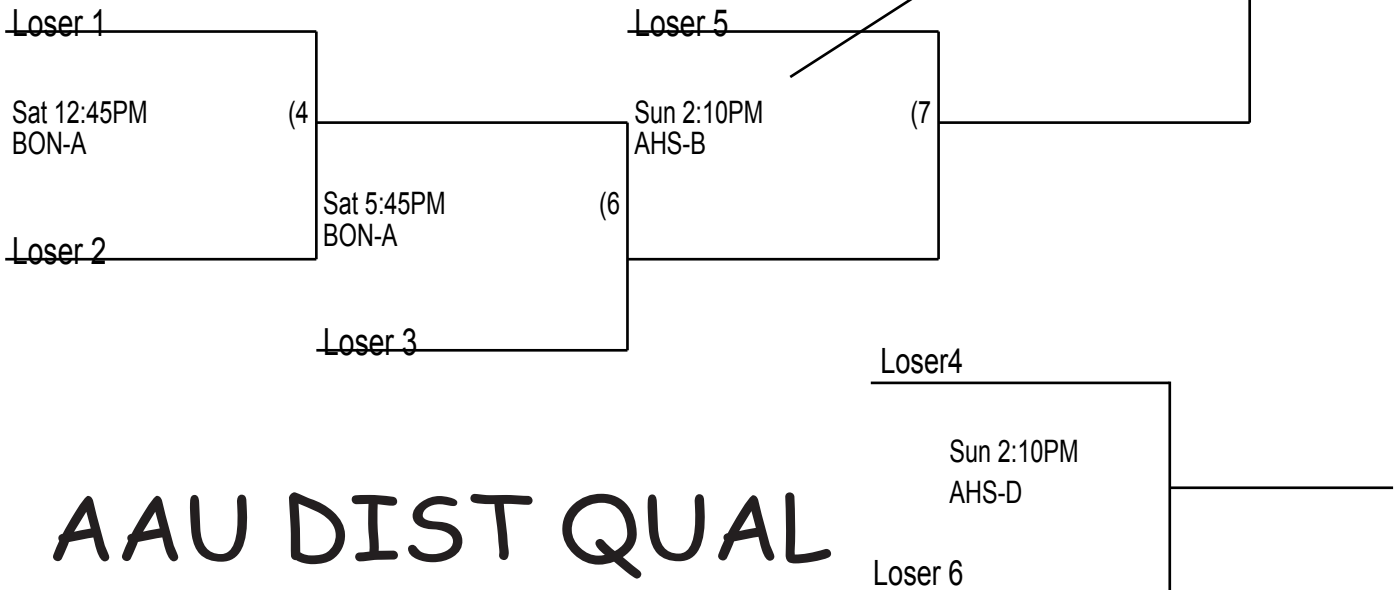

HOOP 10

Coaches must check their team in prior to their first game. Check in will take place at the admission table of the gym your team plays their first game in.

8U / 3rd Grade

Championship Game
True Double Elimination

Loser of game is 3rd place
Pick up AAUDQT Medals at
front table.

AAU DIST QUAL

Coaches must check their team in prior to their first game. Check in will take place at the admission table of the gym your team plays their first game in.