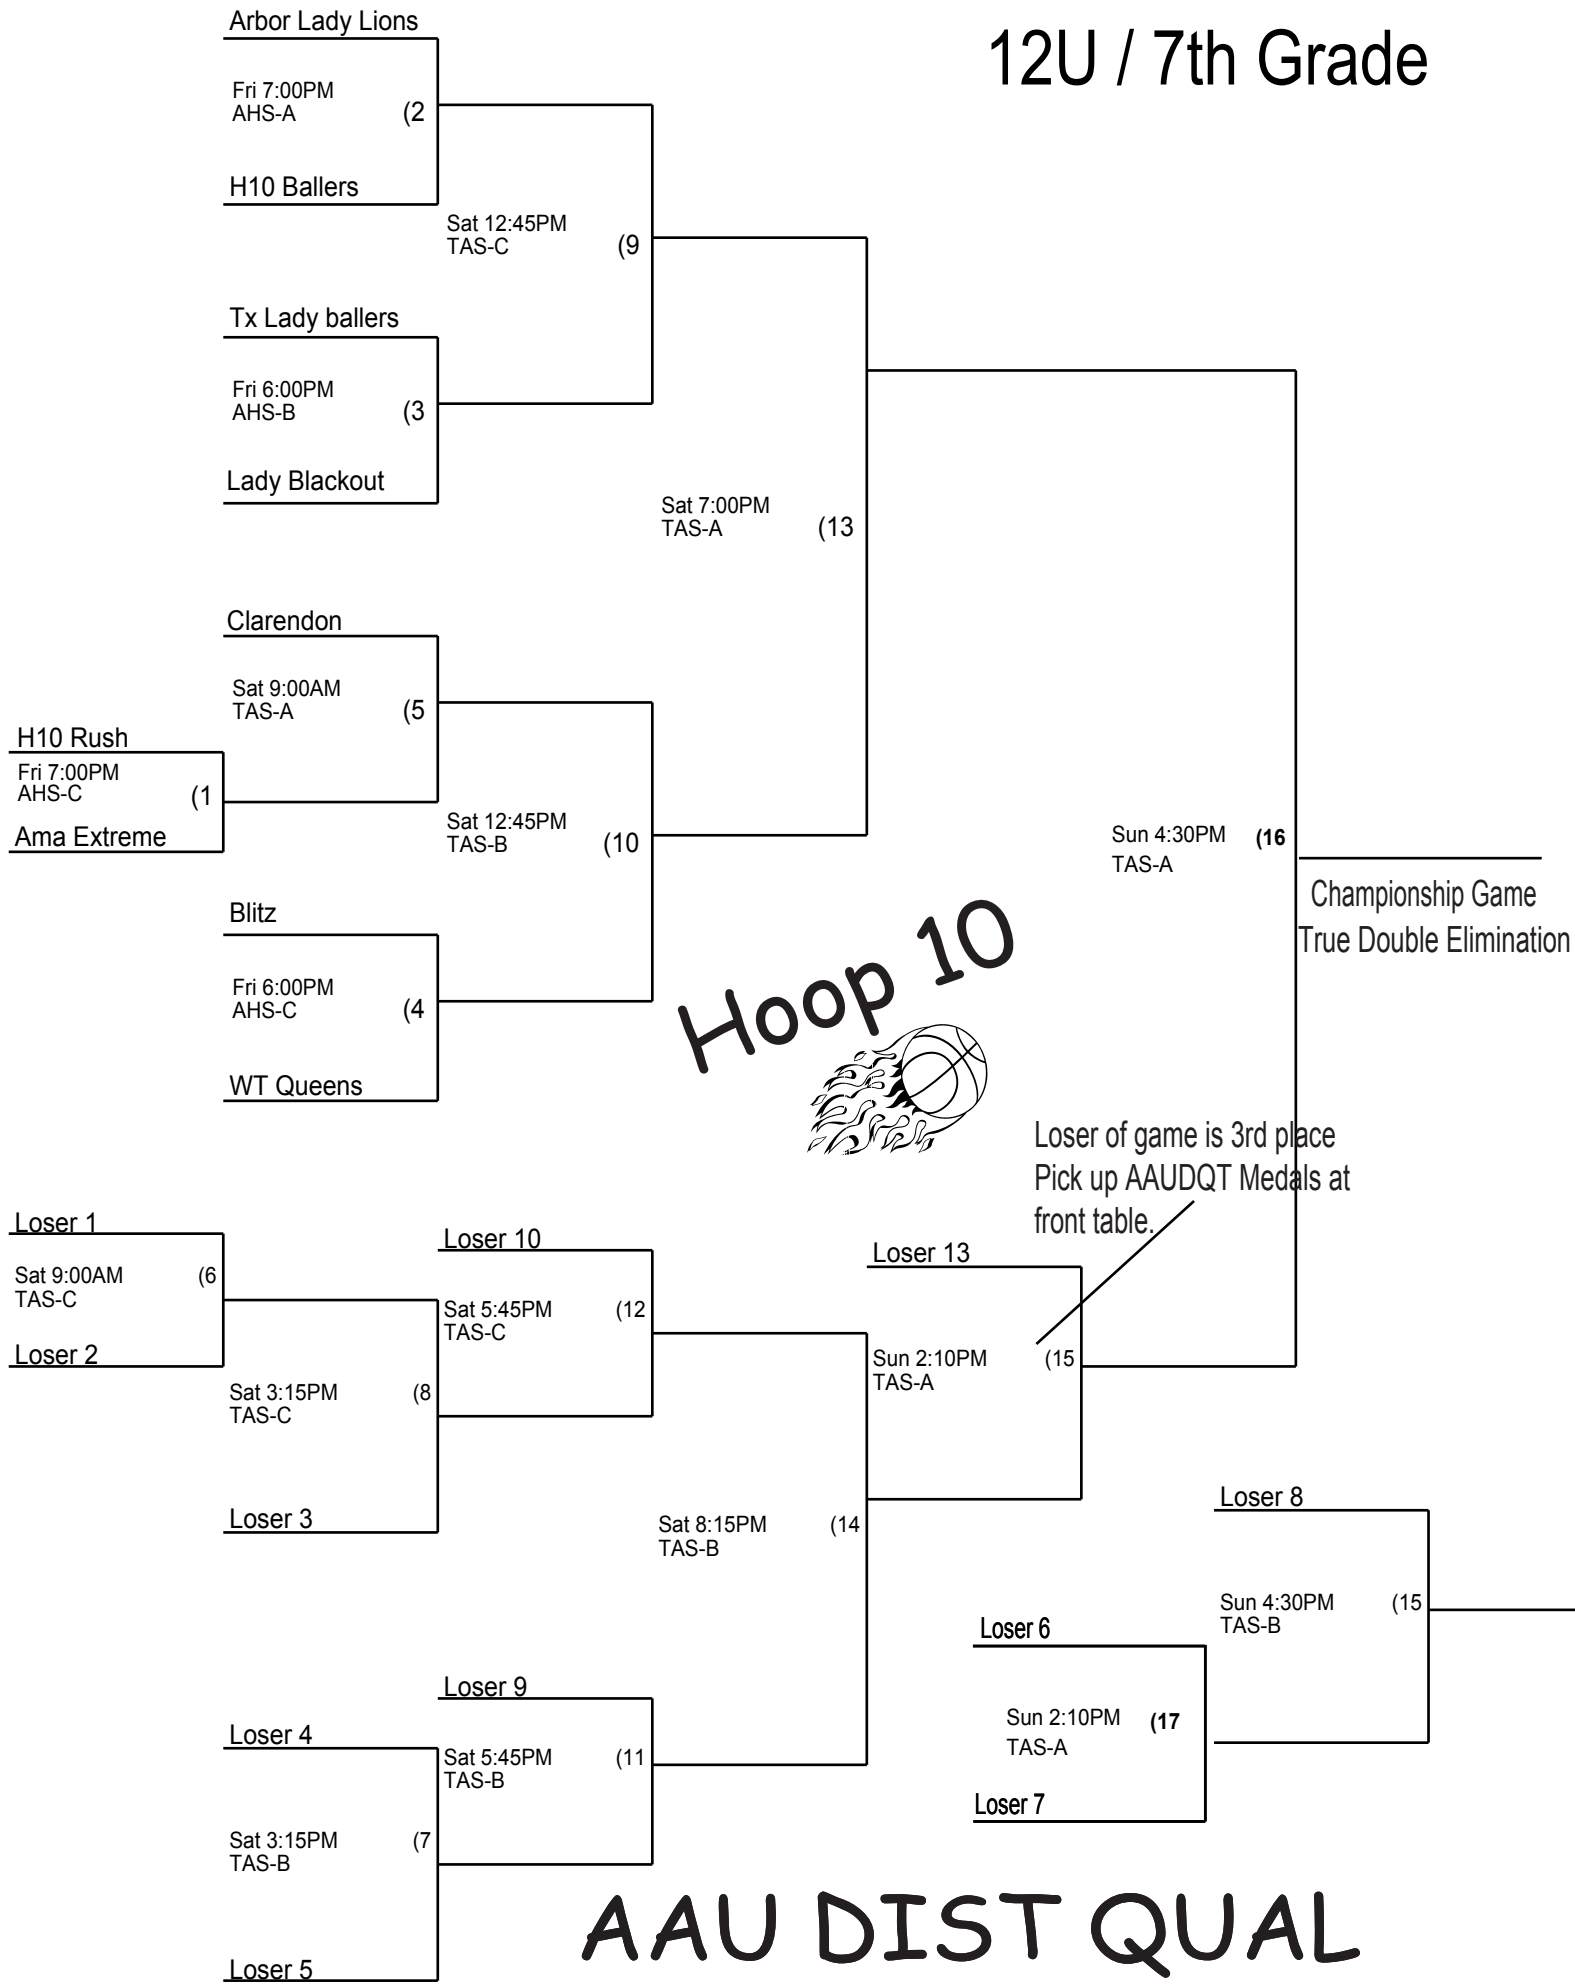

Coaches must check their team in prior to their first game. Check in will take place at the admission table of the gym your team plays their first game in.

12U / 7th Grade