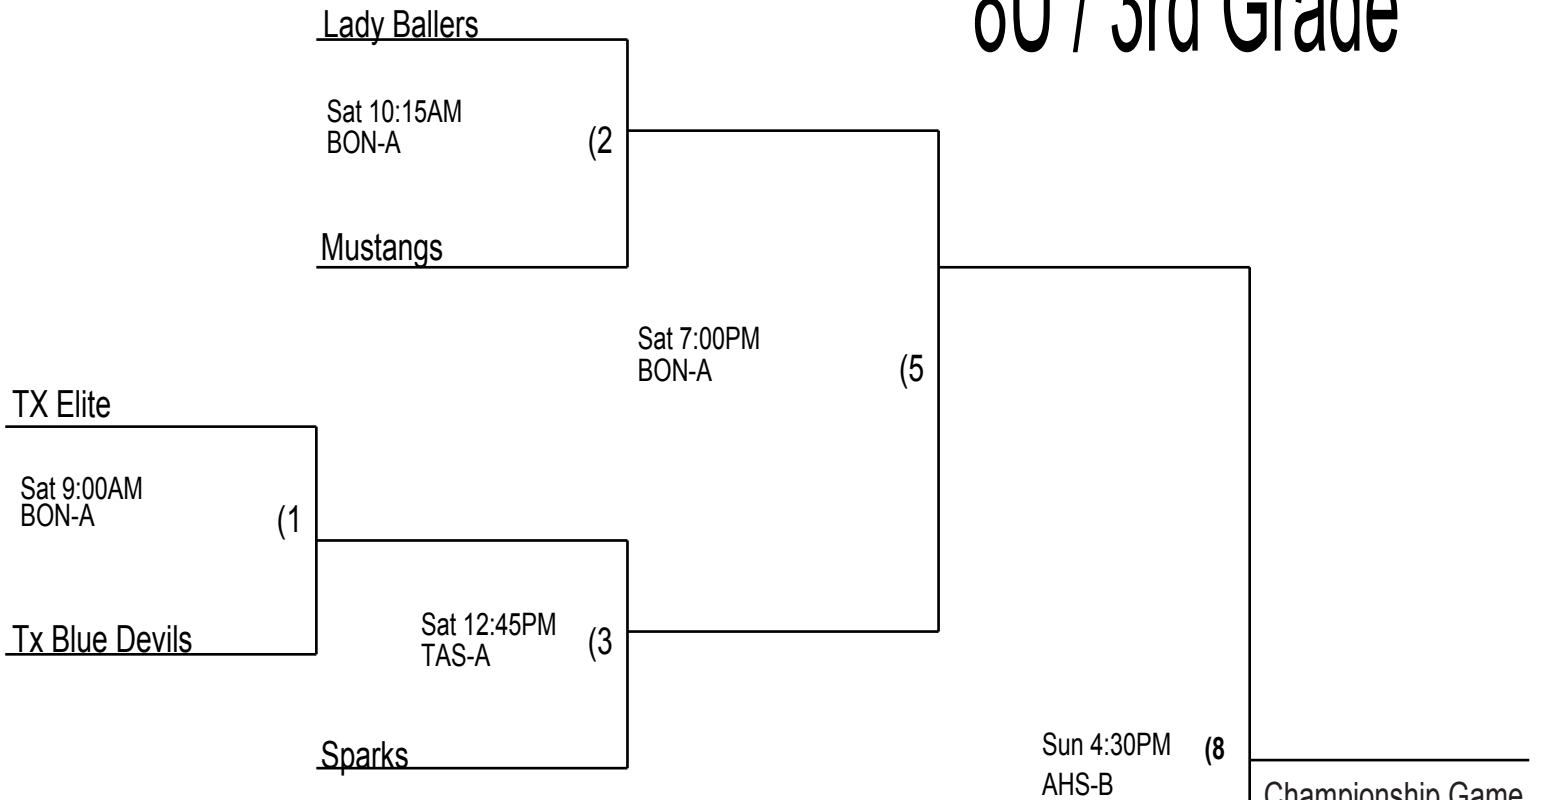

HOOP 10

Coaches must check their team in prior to their first game. Check in will take place at the admission table of the gym your team plays their first game in.

8U / 3rd Grade

Championship Game
True Double Elimination