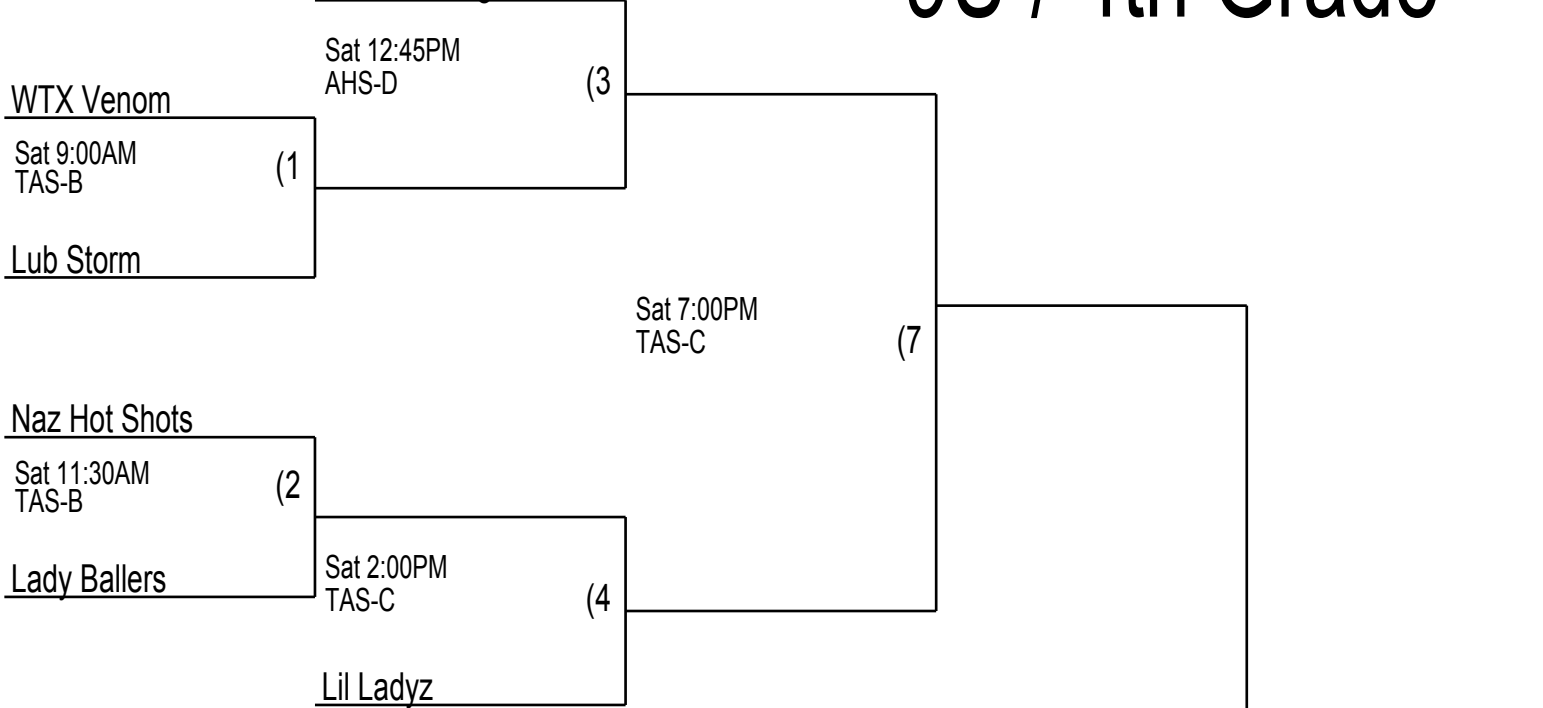

Coaches must check their team in prior to their first game. Check in will take place at the admission table of the gym your team plays their first game in.

9U / 4th Grade

H10 Shooting Stars