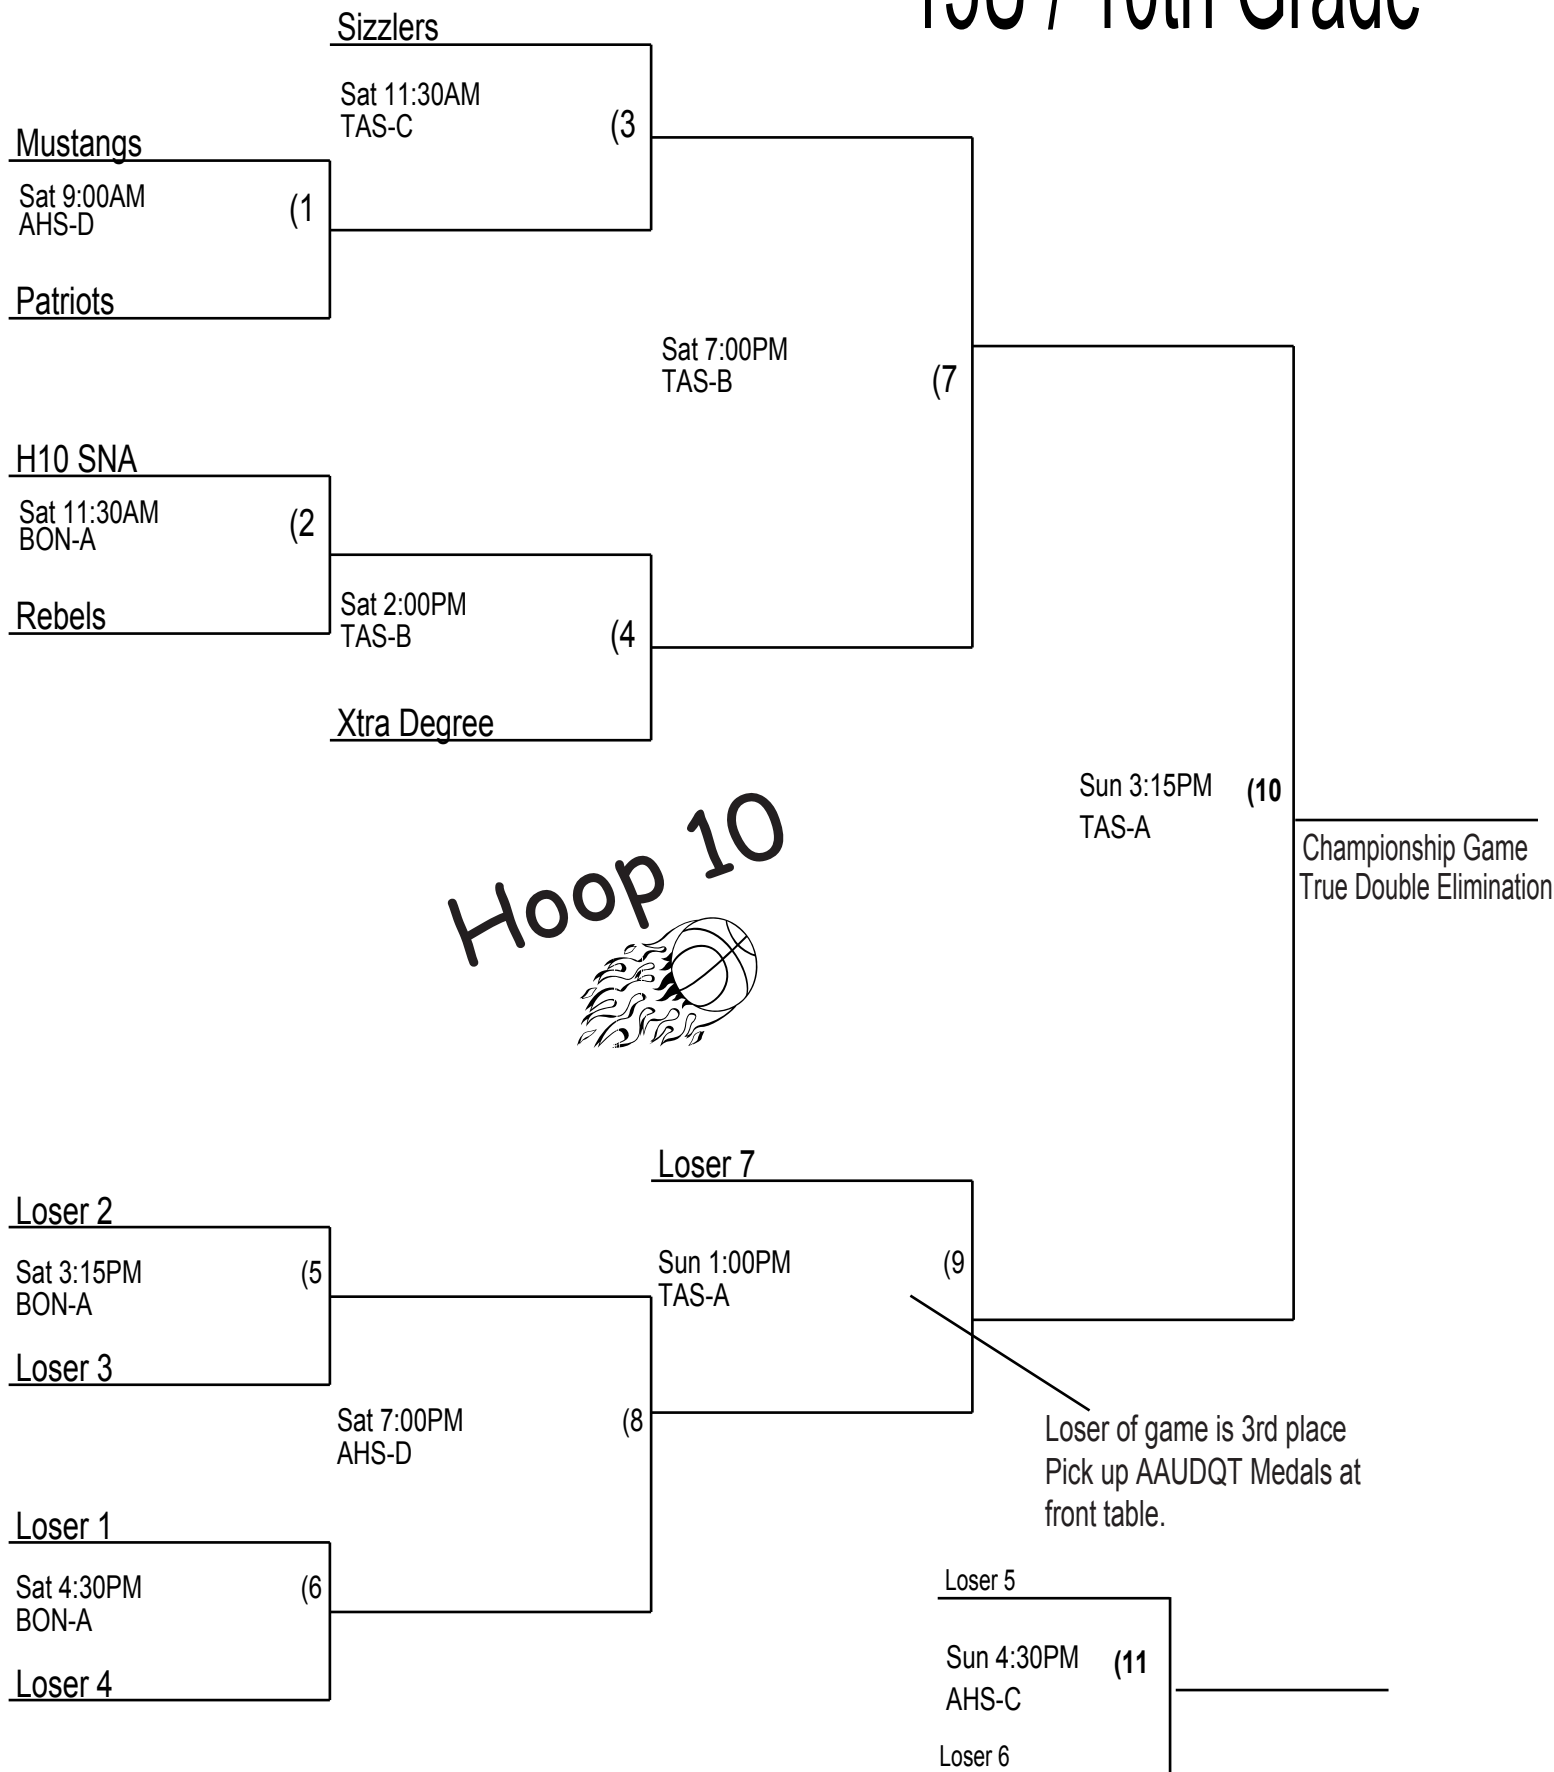

Coaches must check their team in prior to their first game. Check in will take place at the admission table of the gym your team plays their first game in.

15U / 10th Grade

AAU DIST QUAL