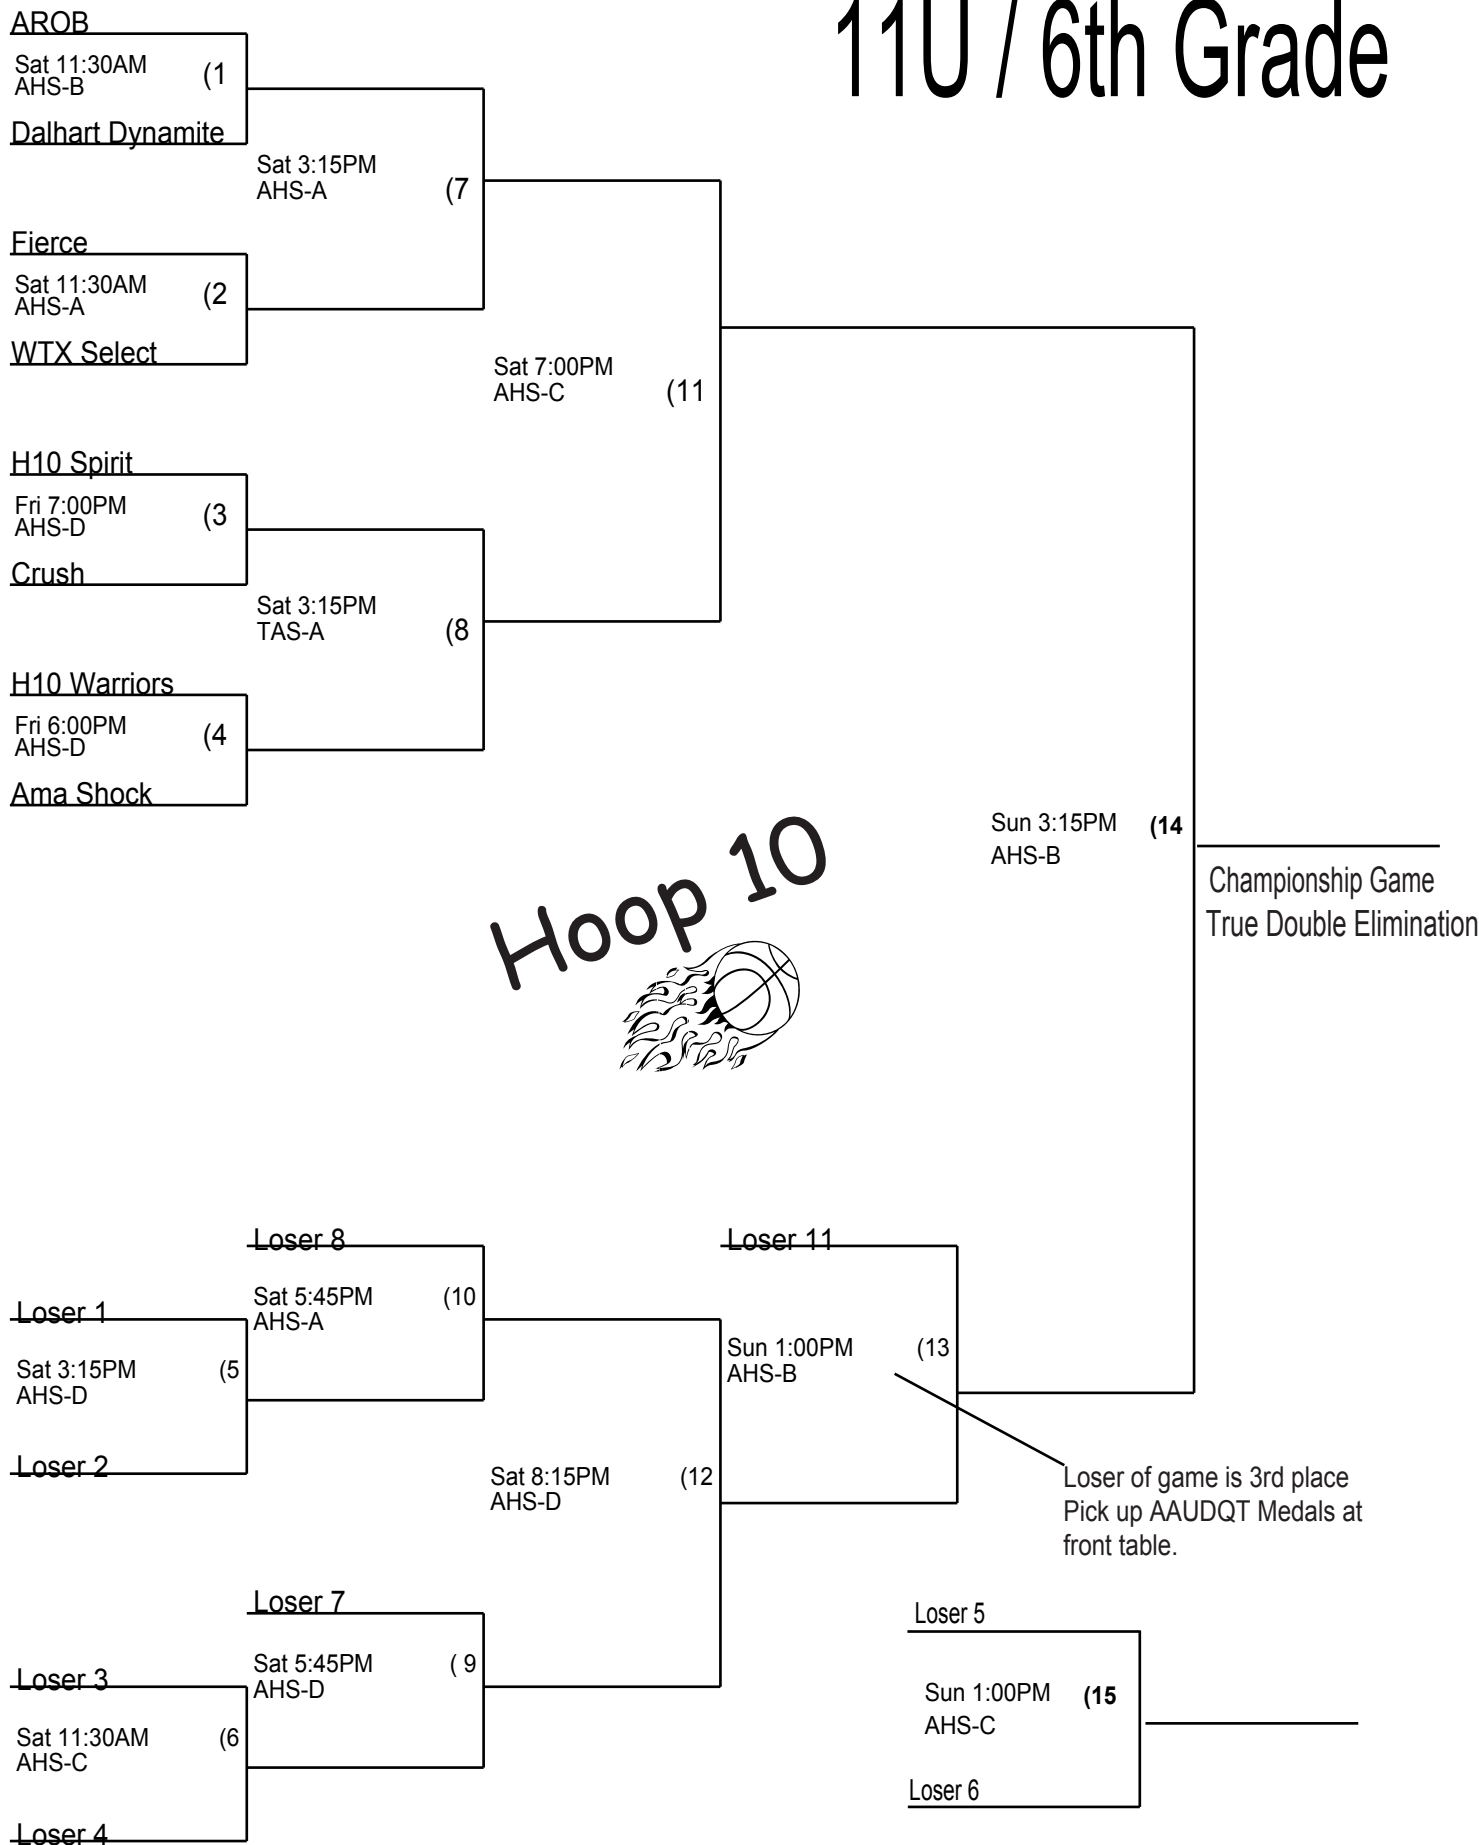

Coaches must check their team in prior to their first game. Check in will take place at the admission table of the gym your team plays their first game in.

11U / 6th Grade

AAU DIST QUAL