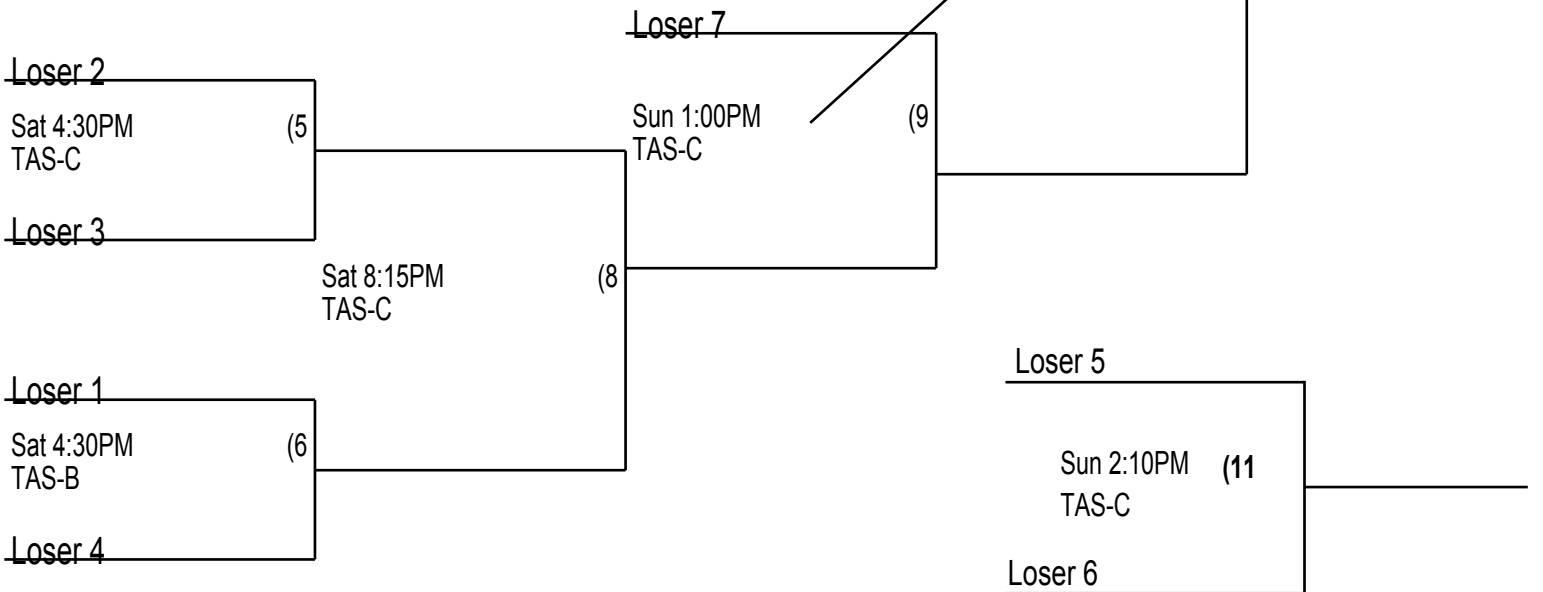

Sun 3:15PM TAS-C (10)
Championship Game
True Double Elimination

Loser of game is 3rd place
Pick up AAUDQT Medals at front table.