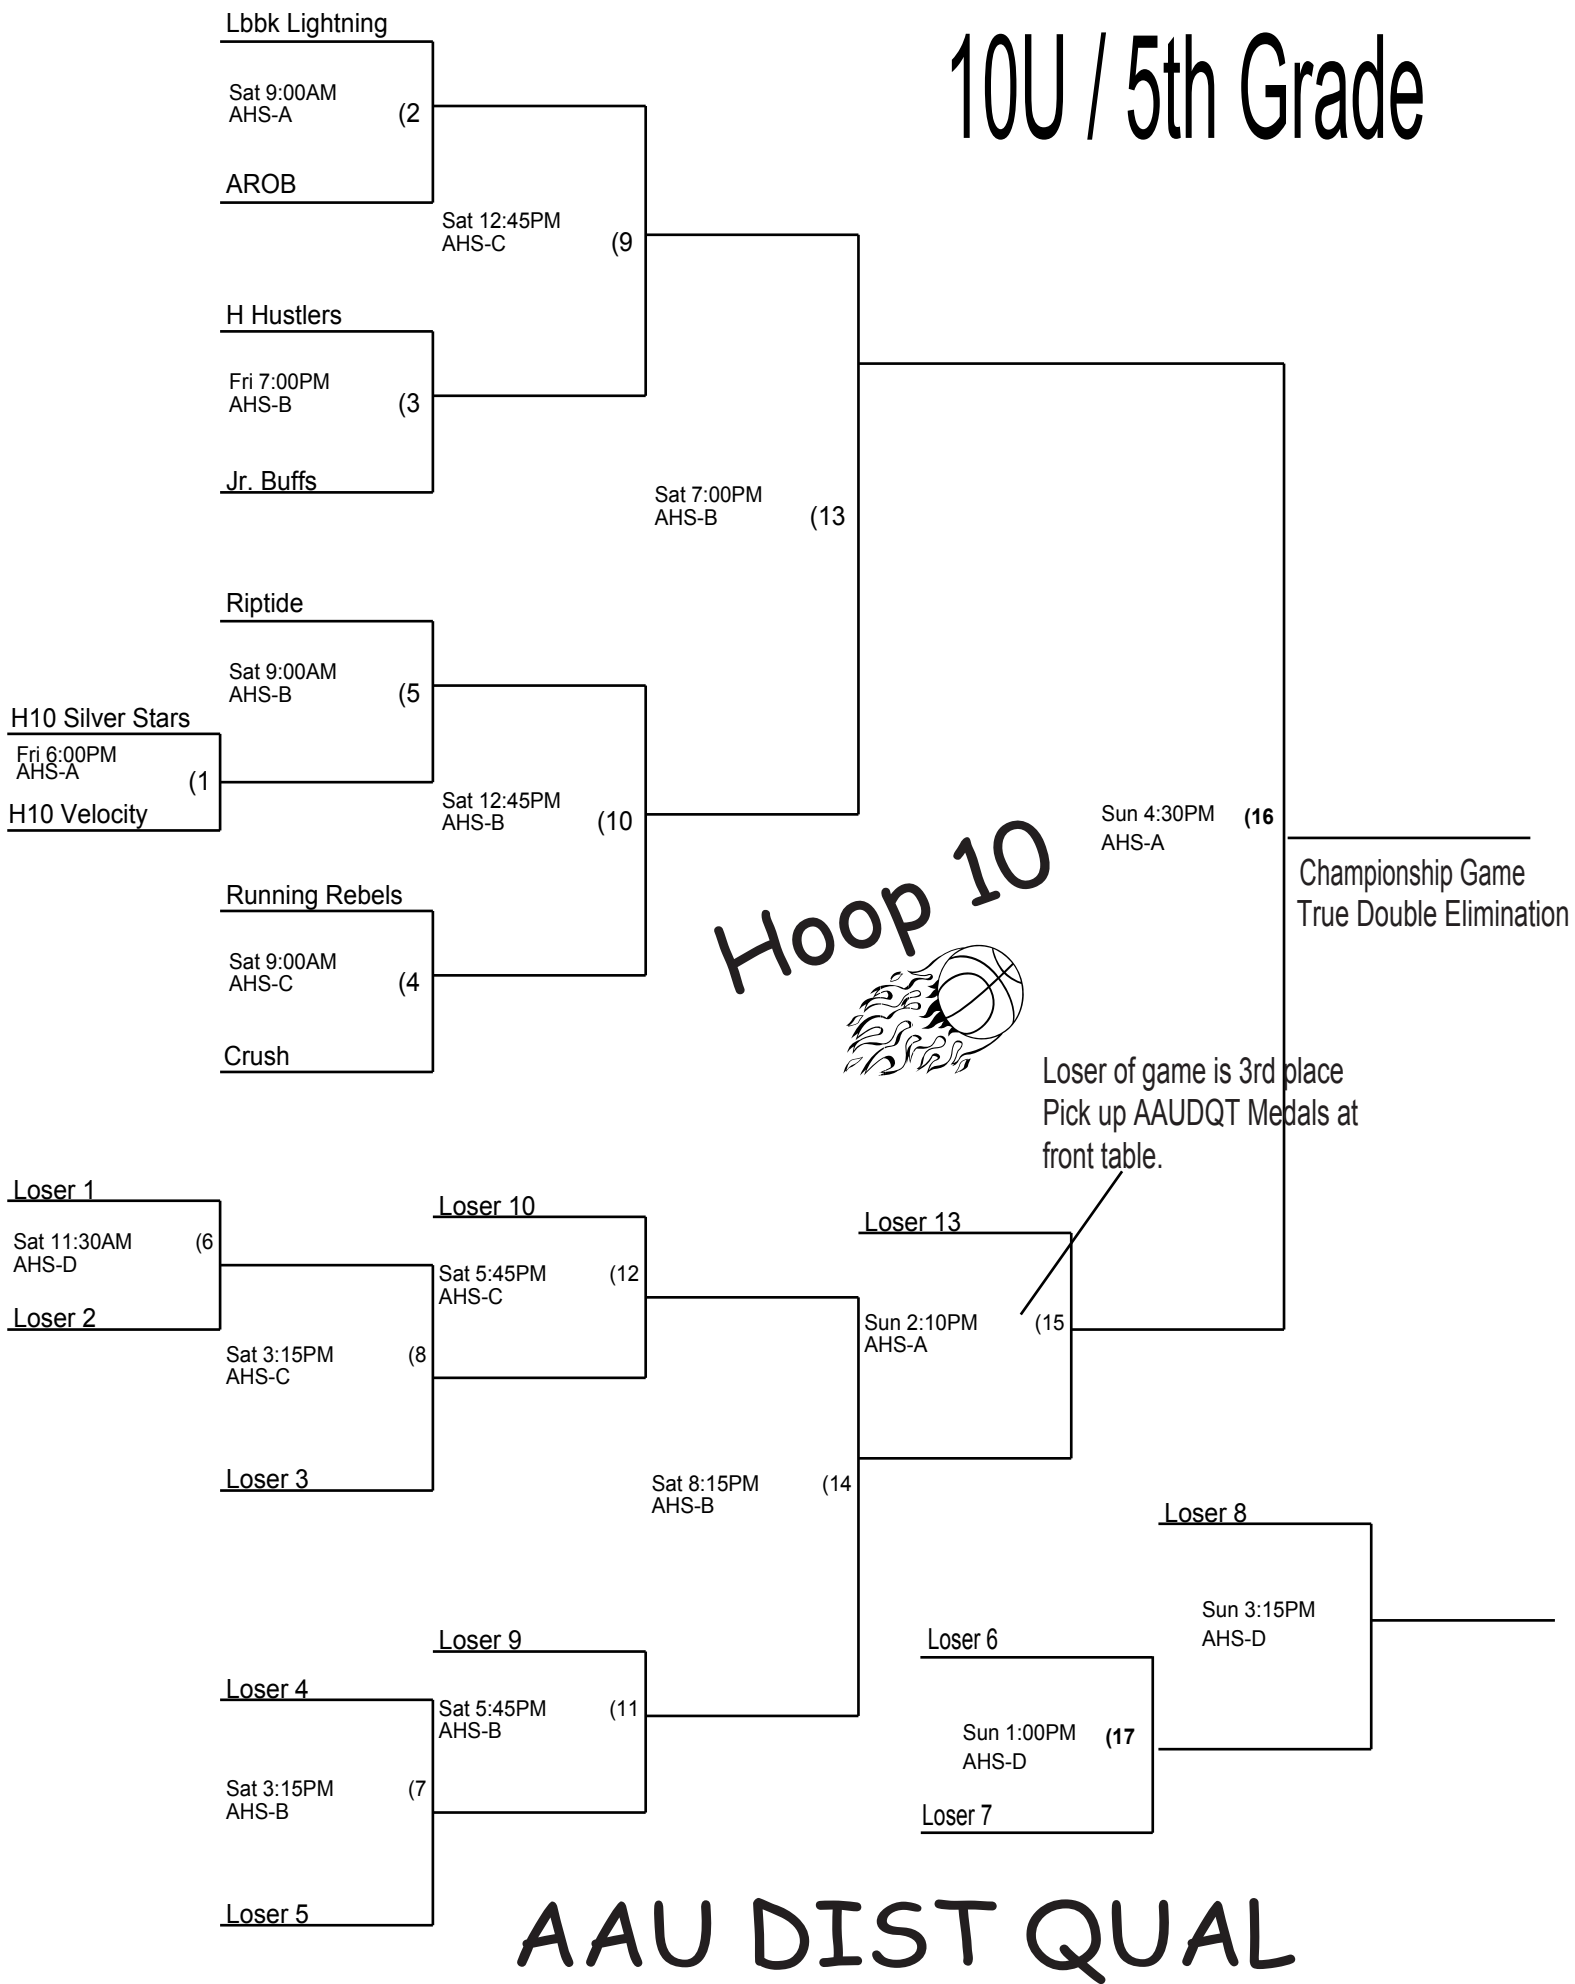

Coaches must check their team in prior to their first game. Check in will take place at the admission table of the gym your team plays their first game in.

10U / 5th Grade