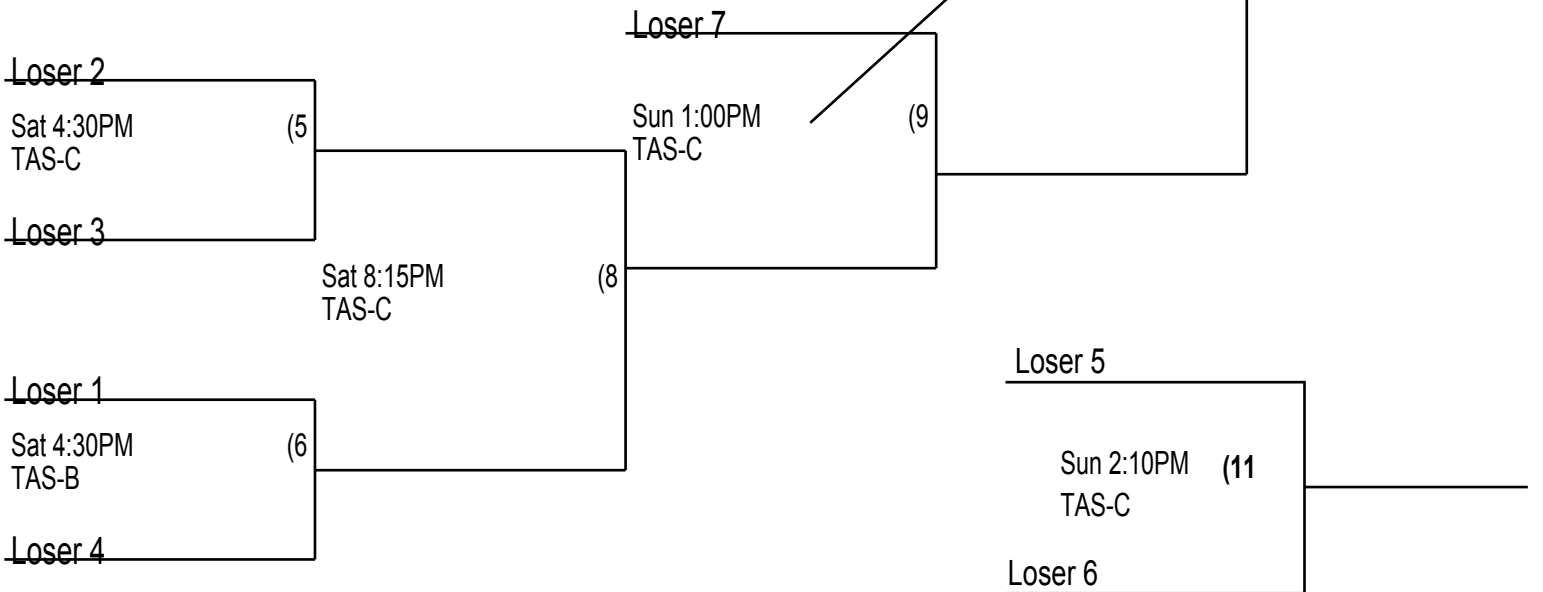

Coaches must check their team in prior to their first game. Check in will take place at the admission table of the gym your team plays their first game in.

9U / 4th Grade

H10 Shooting Stars

Sun 3:15PM TAS-C (10)

Championship Game
True Double Elimination

Loser of game is 3rd place
Pick up AAUDQT Medals at front table.

AAU DIST QUAL