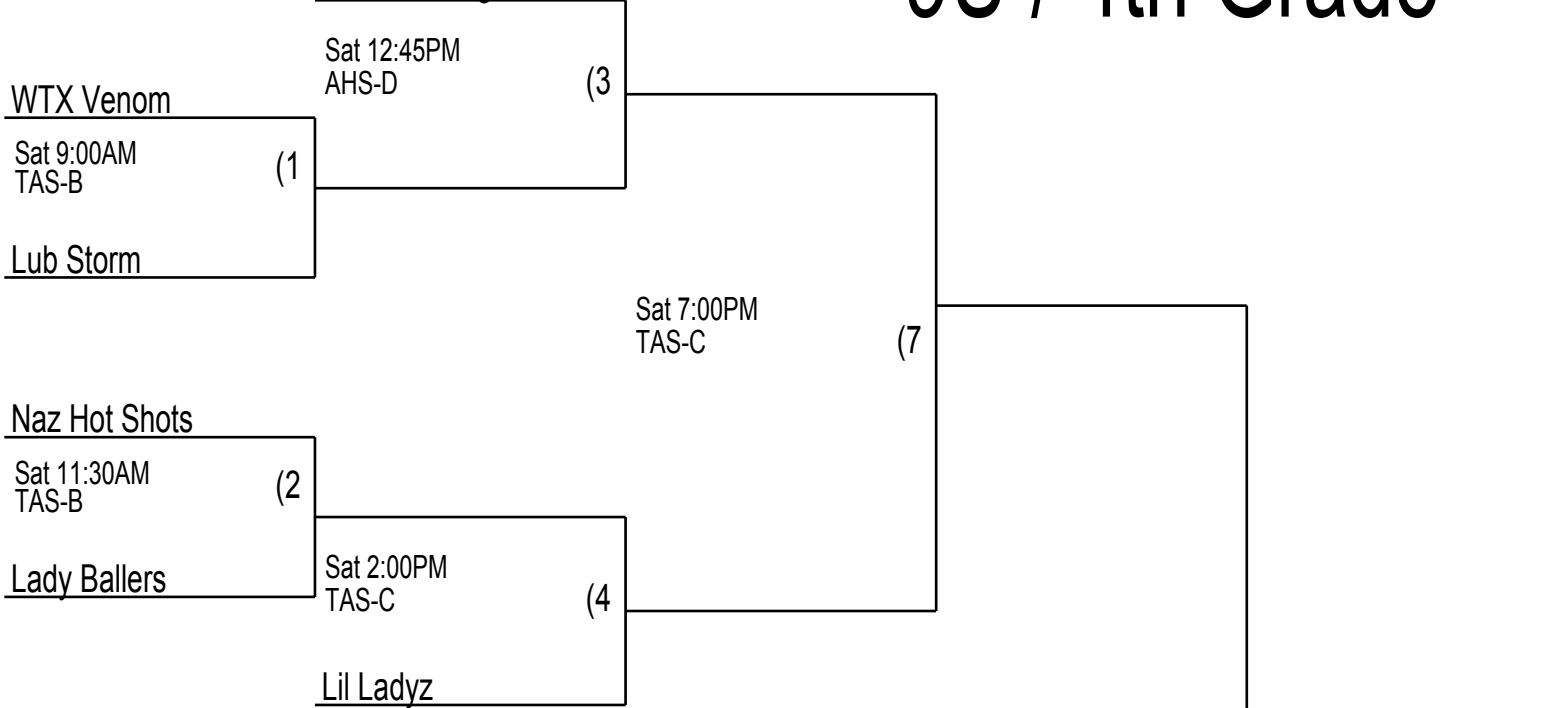

Coaches must check their team in prior to their first game. Check in will take place at the admission table of the gym your team plays their first game in.

9U / 4th Grade

H10 Shooting Stars

Sun 3:15PM TAS-C (10)

Championship Game
True Double Elimination

Loser of game is 3rd place
Pick up AAUDQT Medals at front table.

AAU DIST QUAL