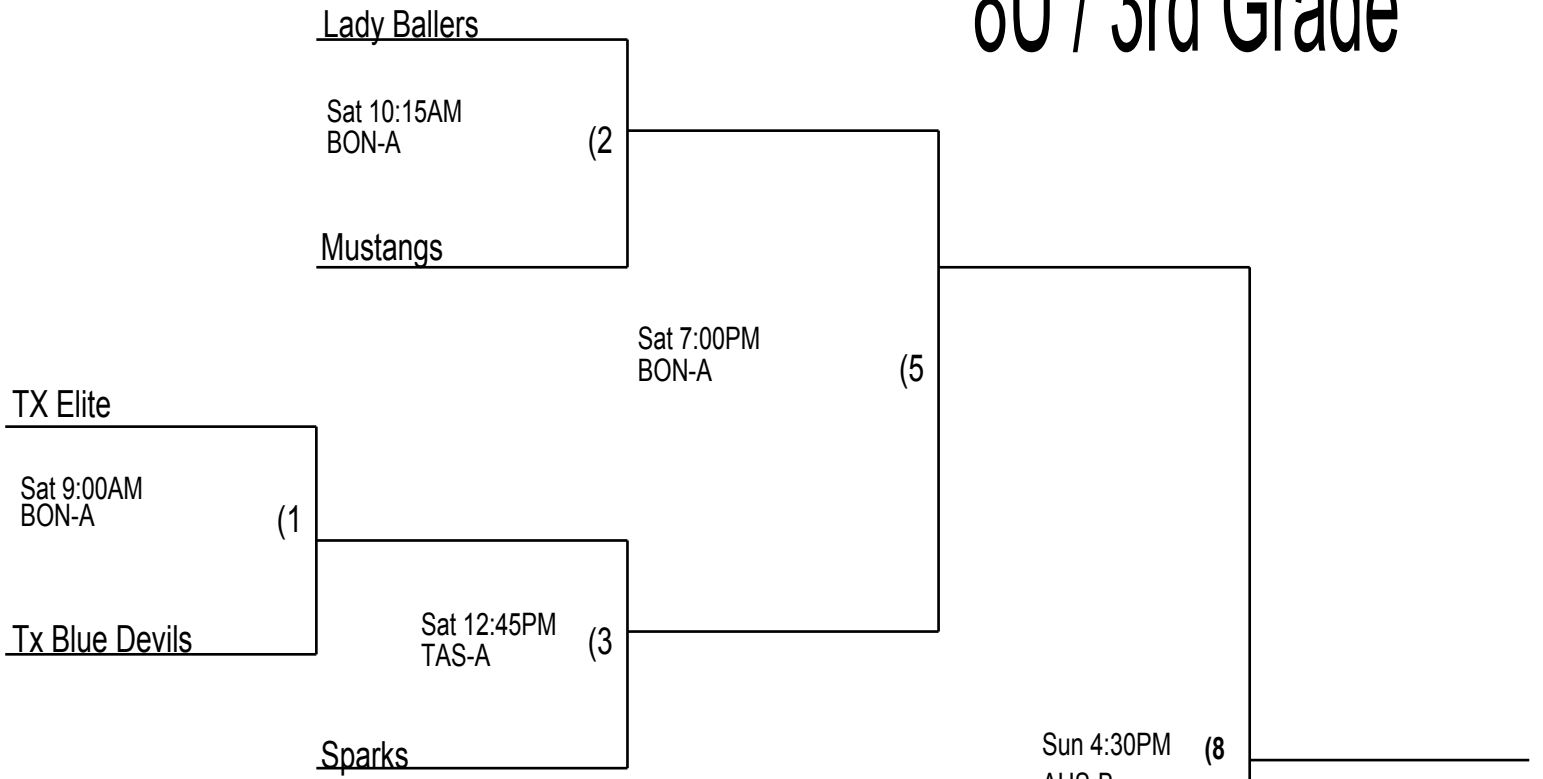

Coaches must check their team in prior to their first game. Check in will take place at the admission table of the gym your team plays their first game in.

8U / 3rd Grade

Championship Game
True Double Elimination

Loser of game is 3rd place
Pick up AAUDQT Medals at front table.

AAU DIST QUAL