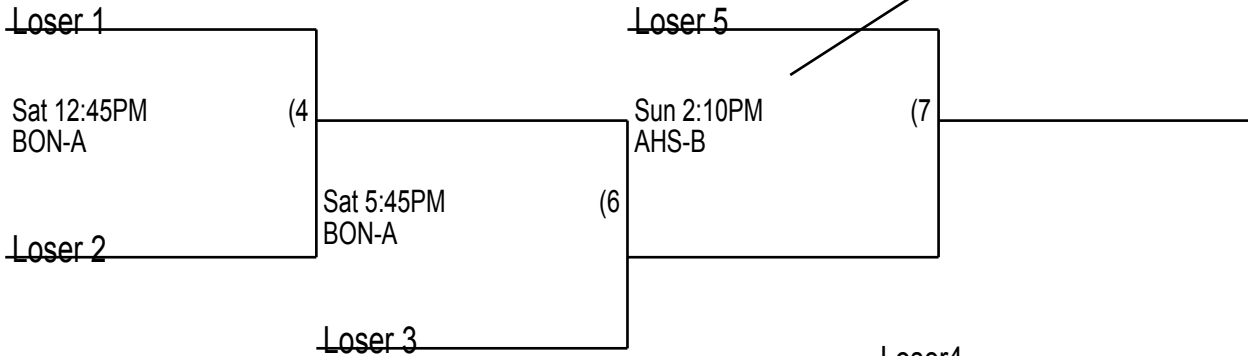

Coaches must check their team in prior to their first game. Check in will take place at the admission table of the gym your team plays their first game in.

8U / 3rd Grade

Championship Game
True Double Elimination

Loser of game is 3rd place
Pick up AAUDQT Medals at front table.

AAU DIST QUAL