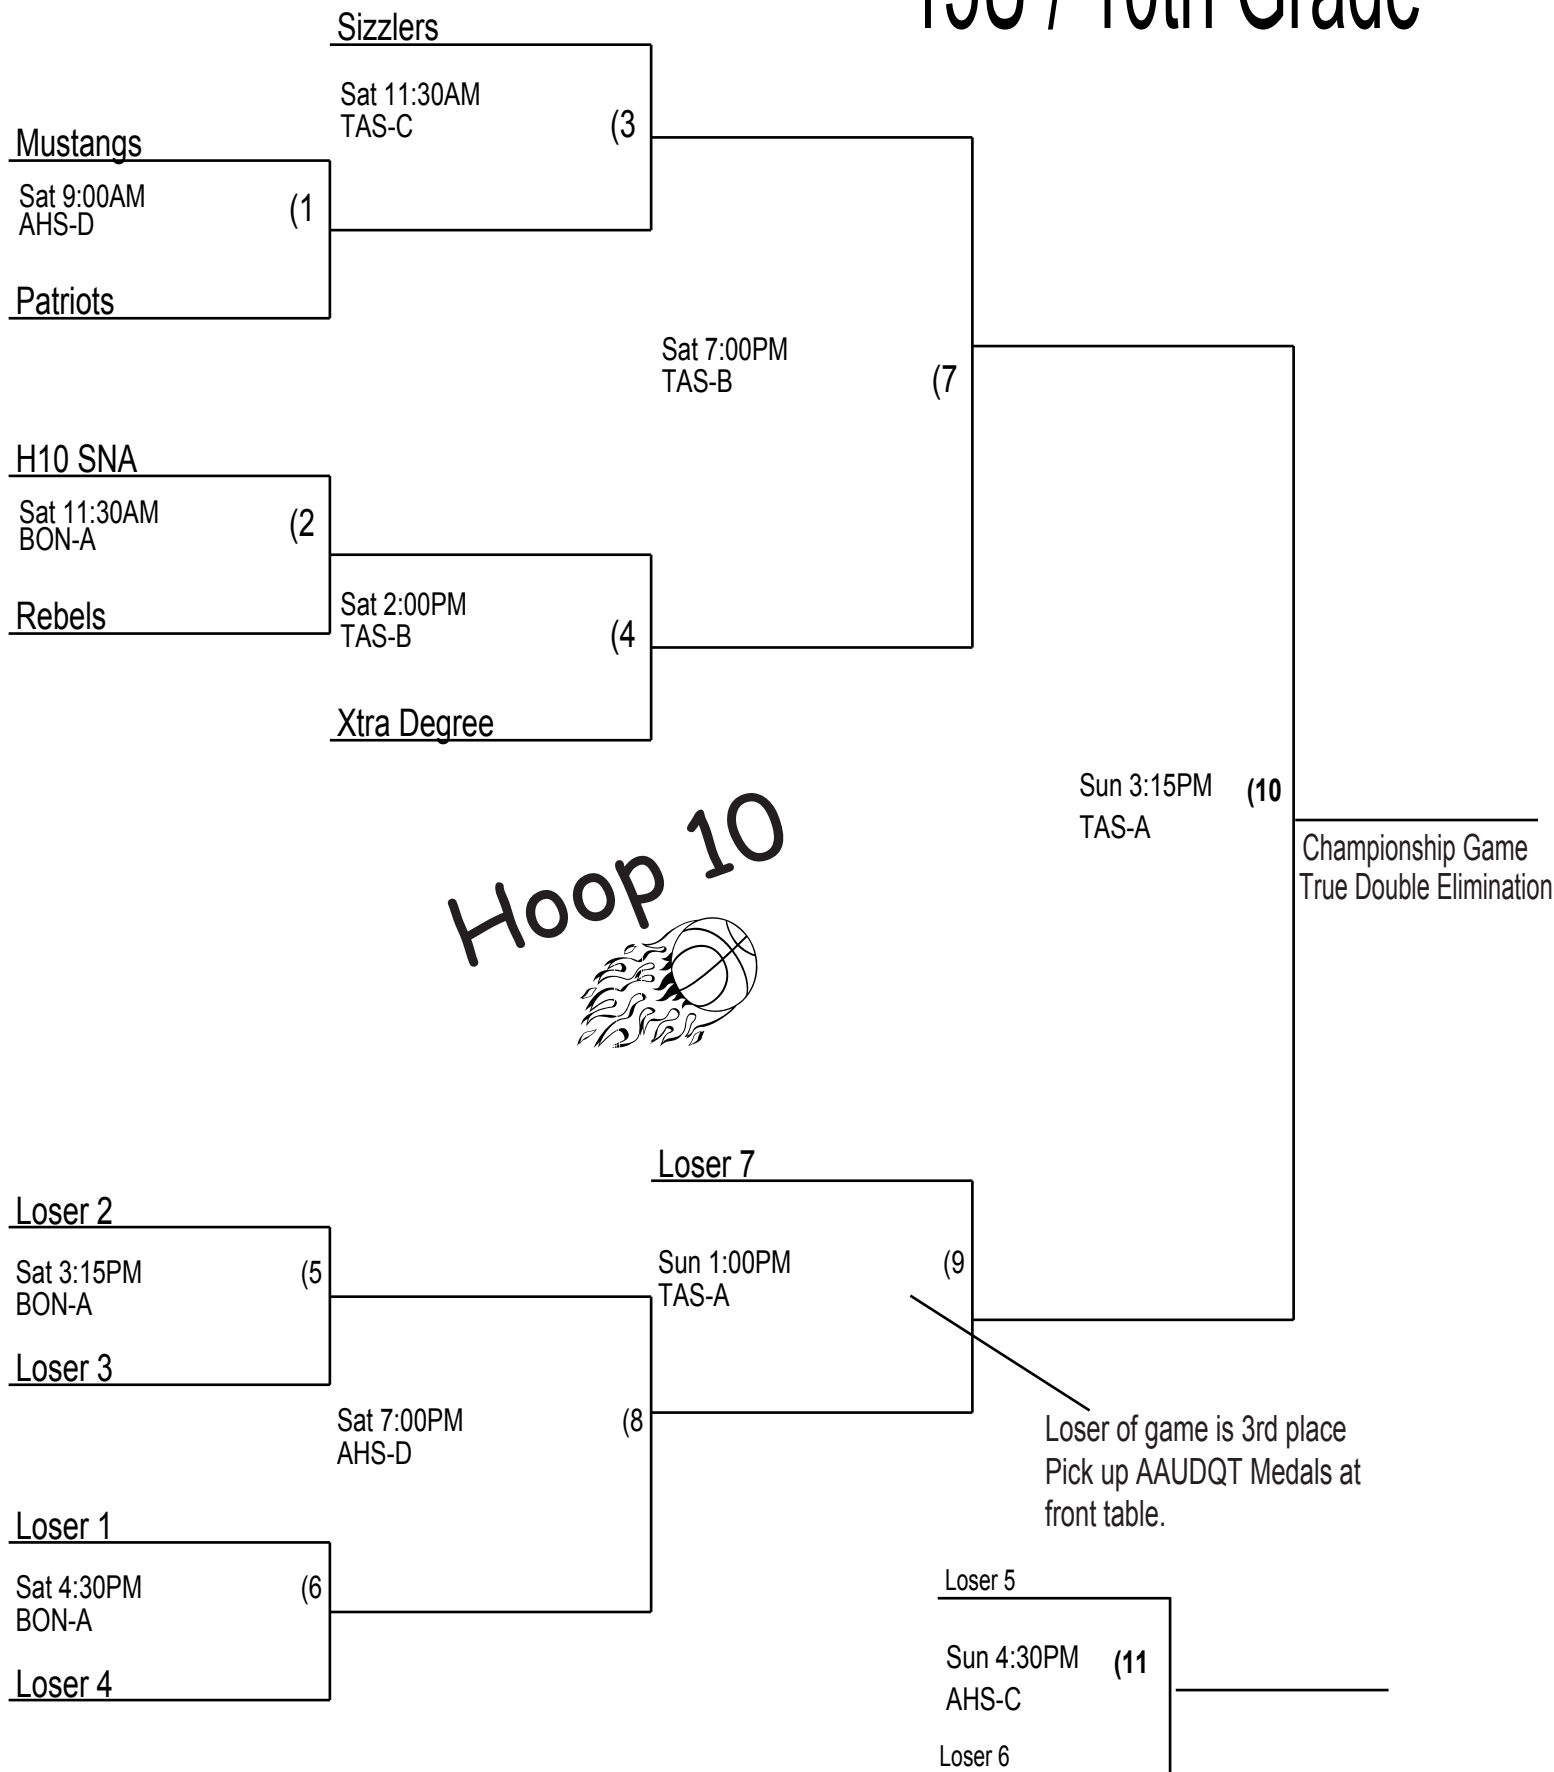

Coaches must check their team in prior to their first game. Check in will take place at the admission table of the gym your team plays their first game in.

15U / 10th Grade

AAU DIST QUAL