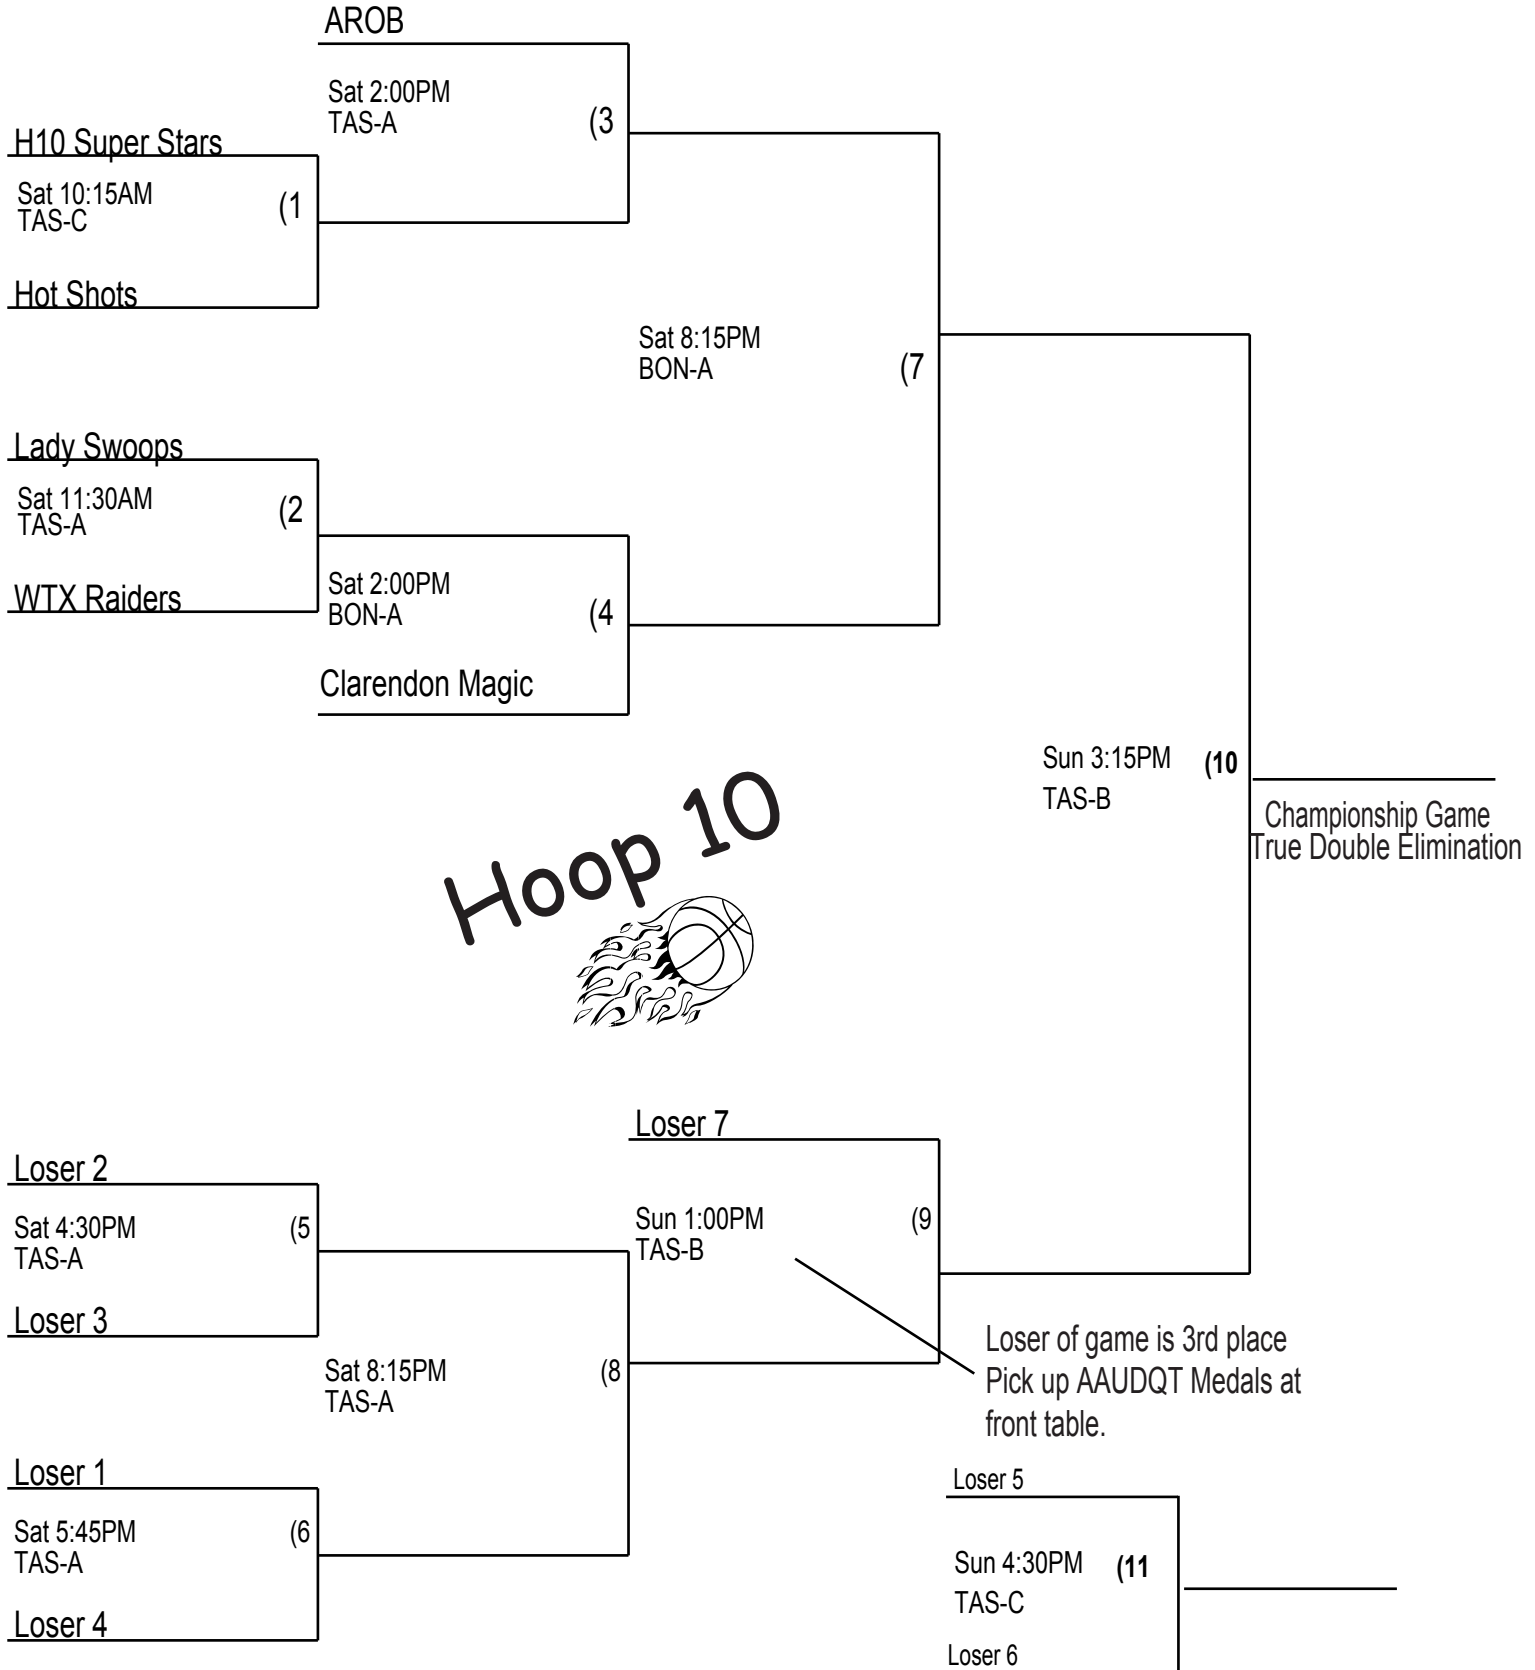

Coaches must check their team in prior to their first game. Check in will take place at the admission table of the gym your team plays their first game in.

13U / 8th Grade

AAU DIST QUAL