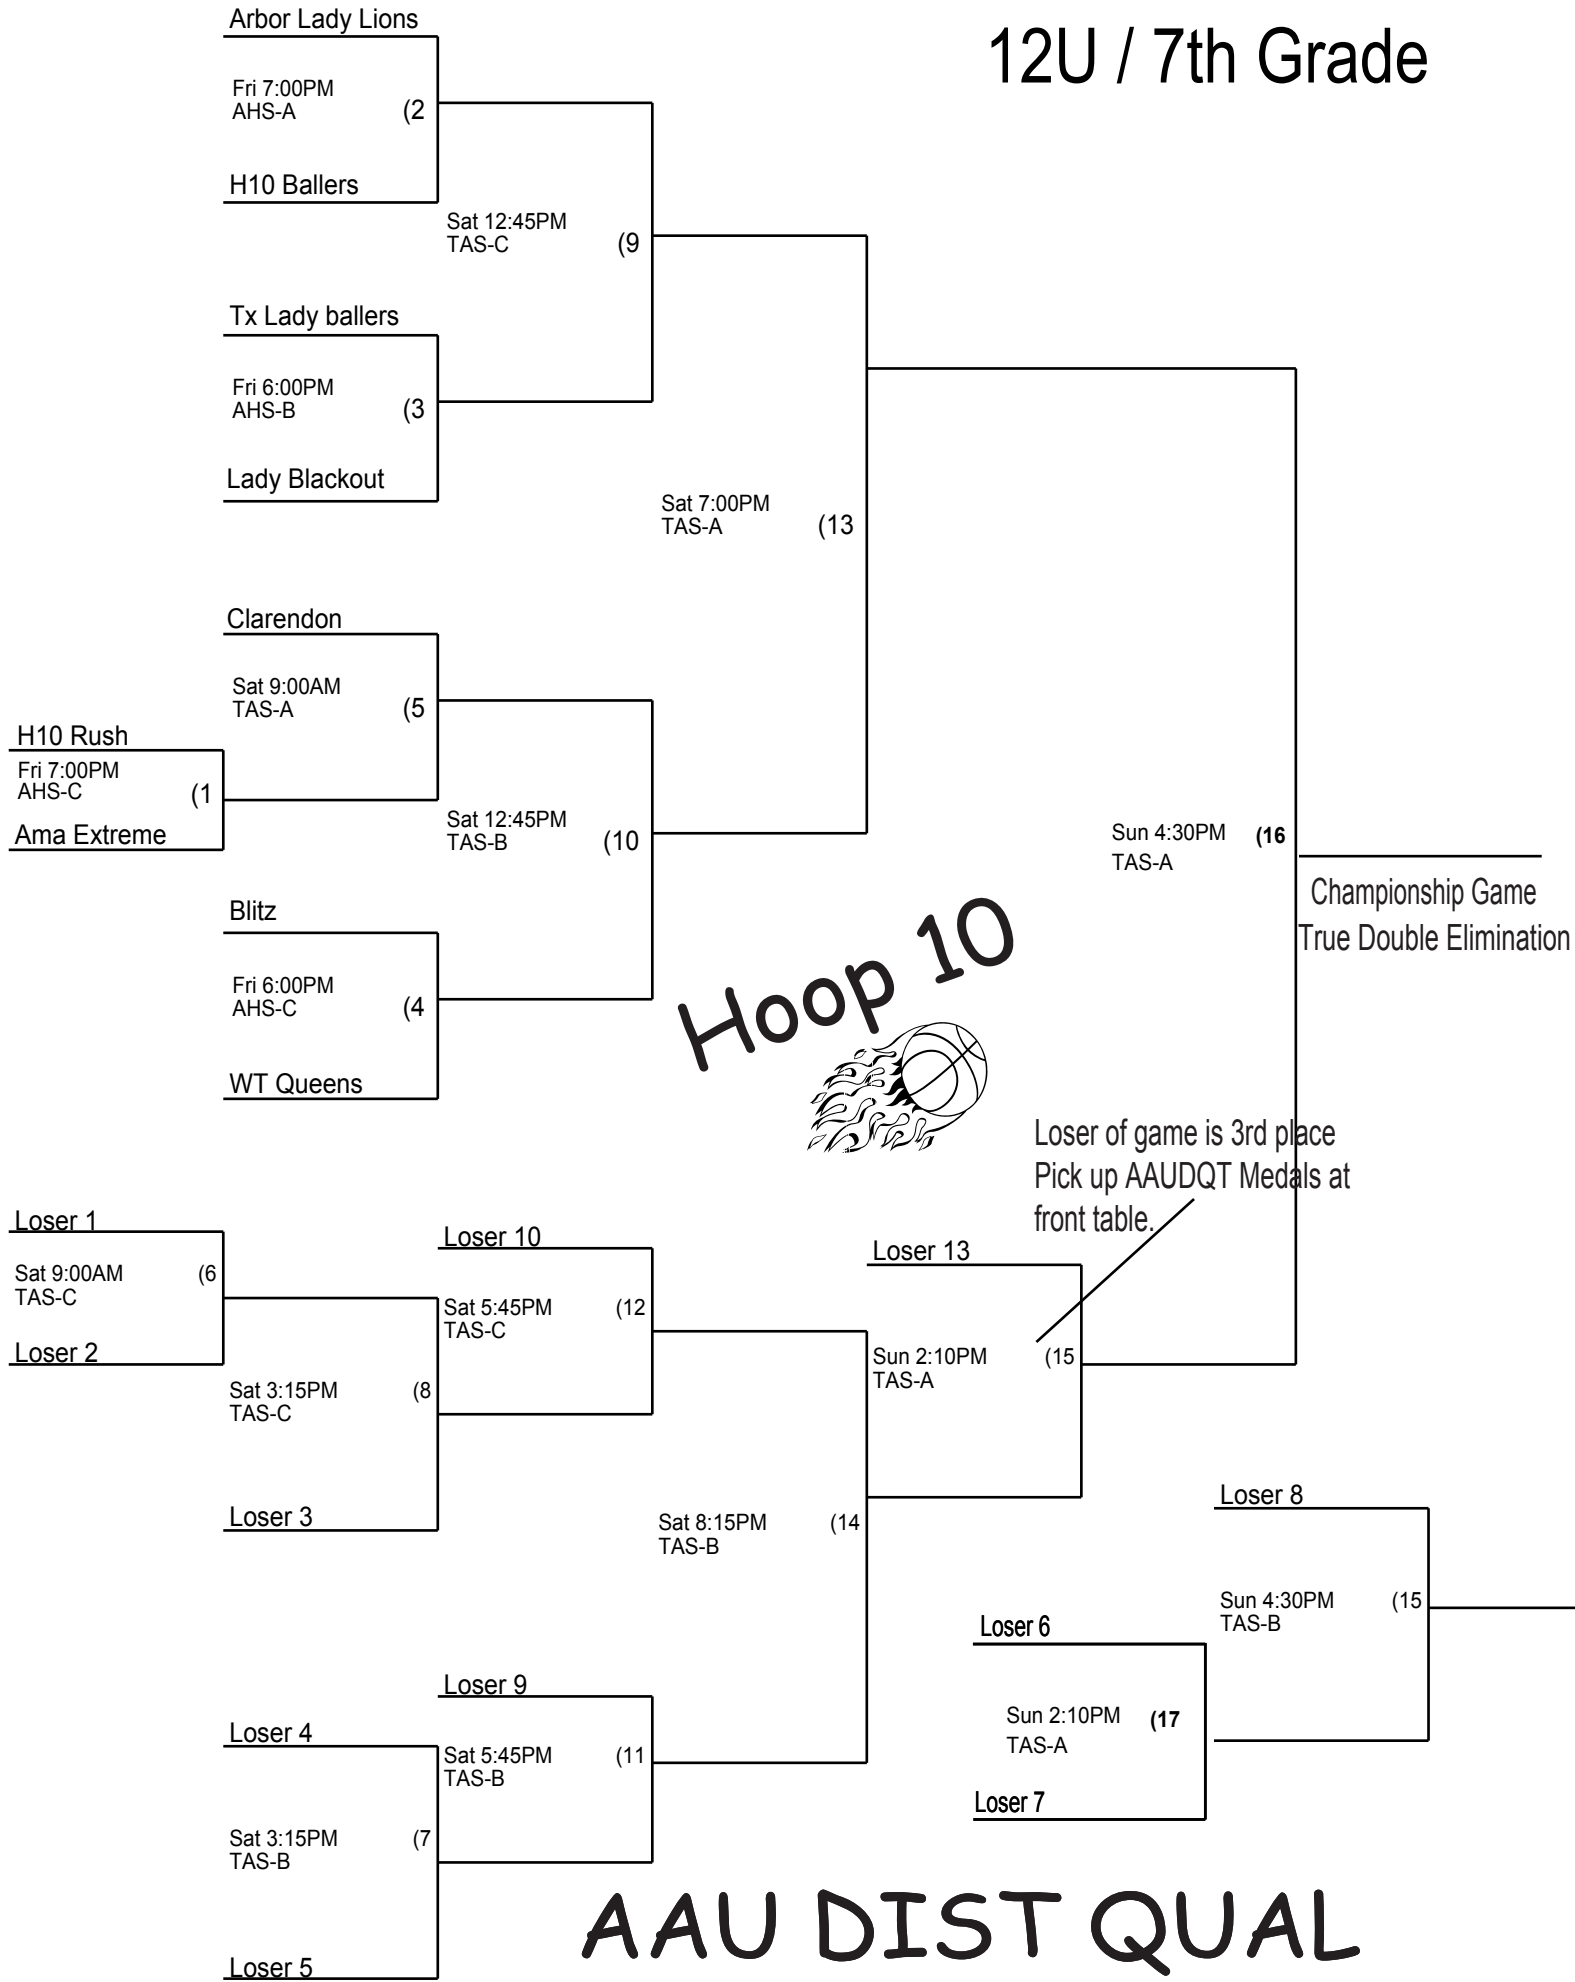

Coaches must check their team in prior to their first game. Check in will take place at the admission table of the gym your team plays their first game in.

# 12U / 7th Grade