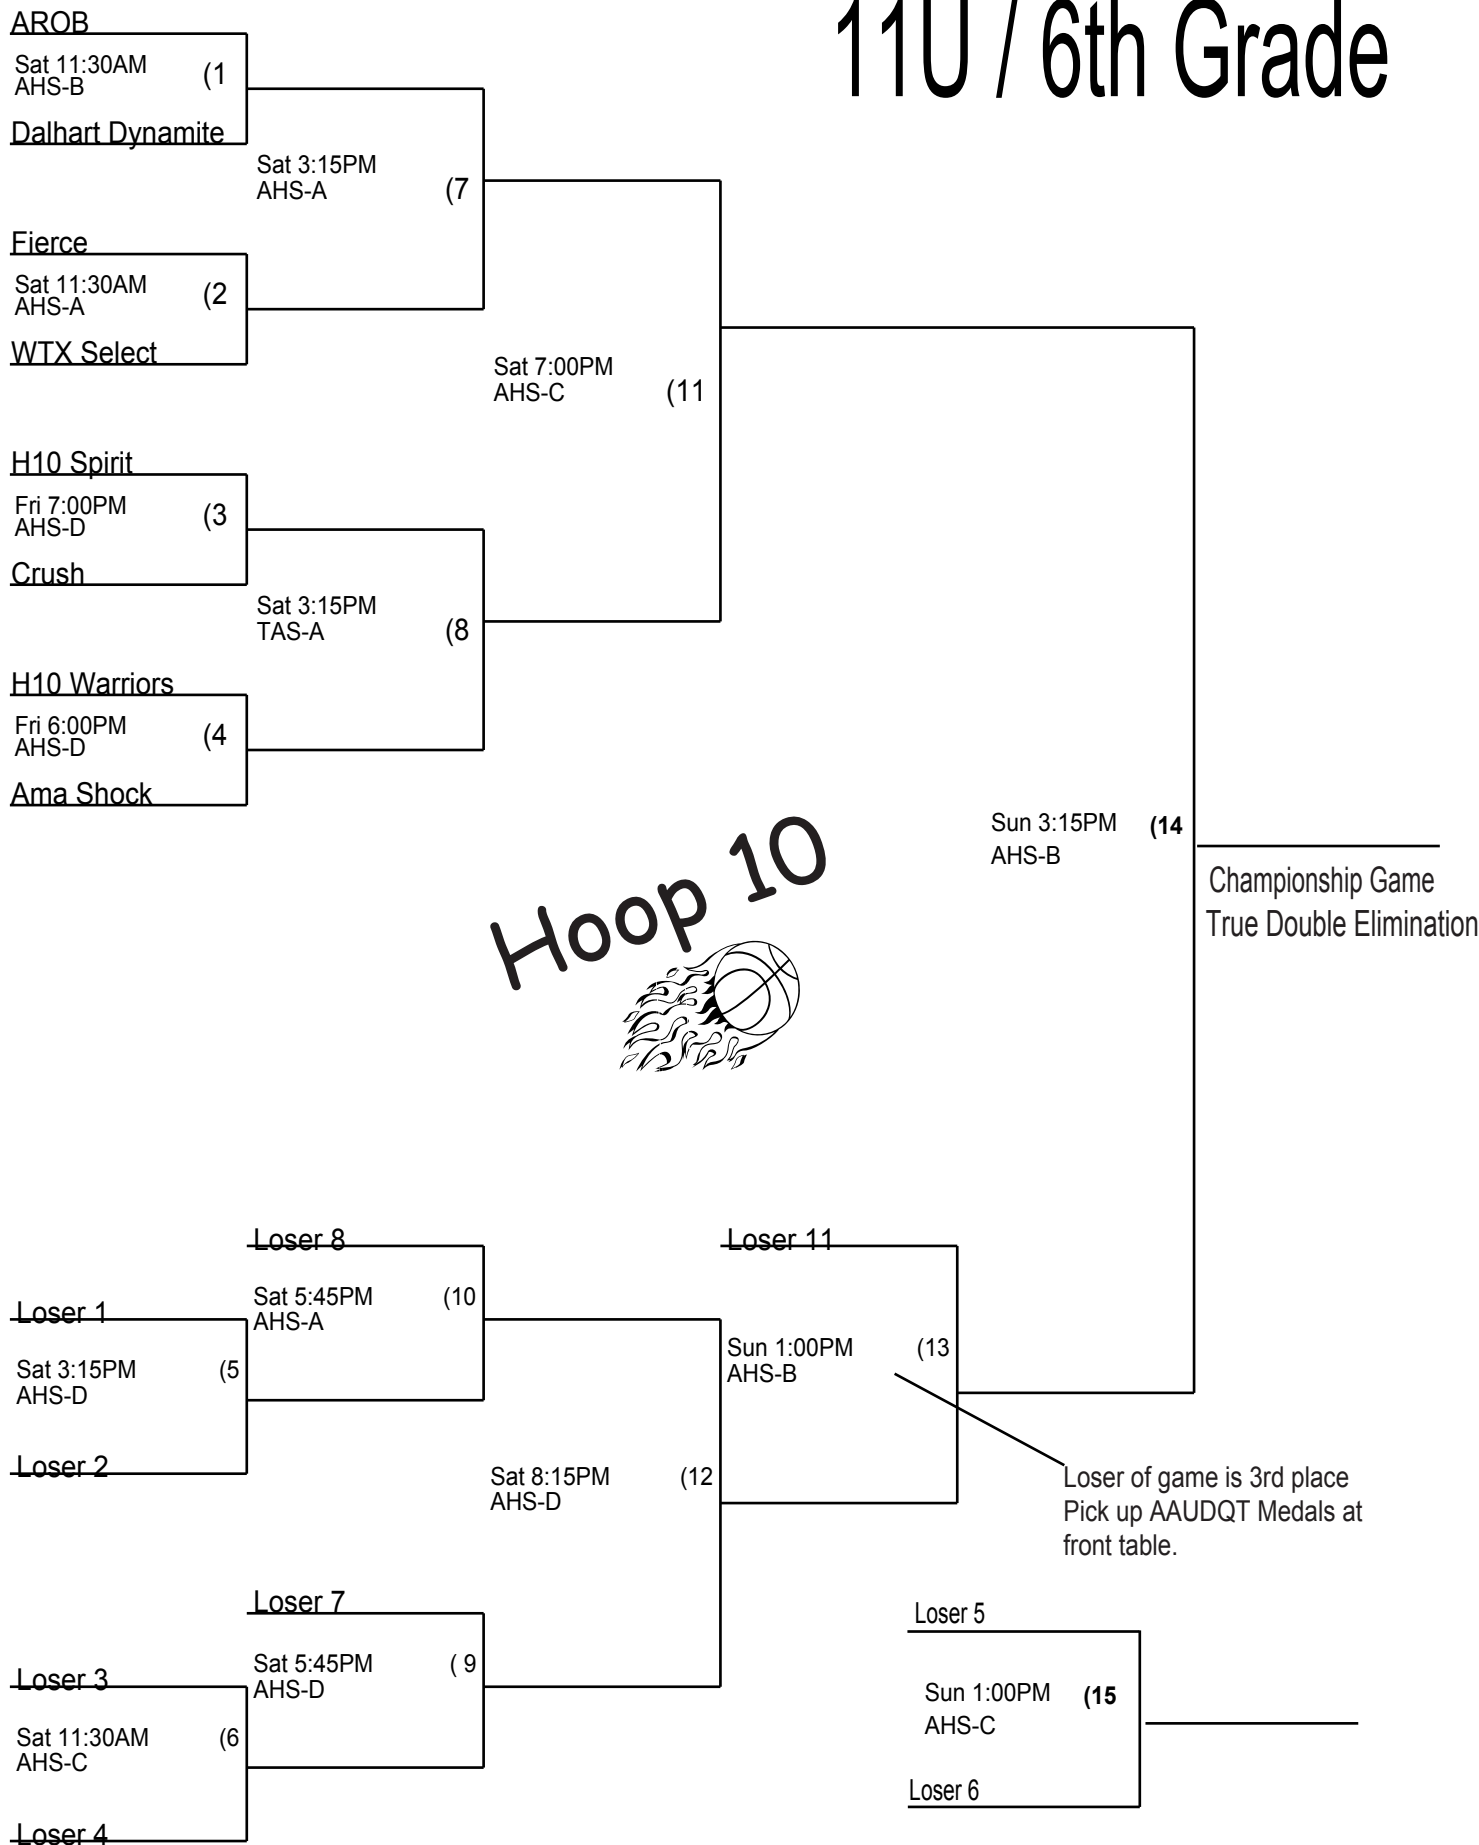

Coaches must check their team in prior to their first game. Check in will take place at the admission table of the gym your team plays their first game in.

11U / 6th Grade

AAU DIST QUAL