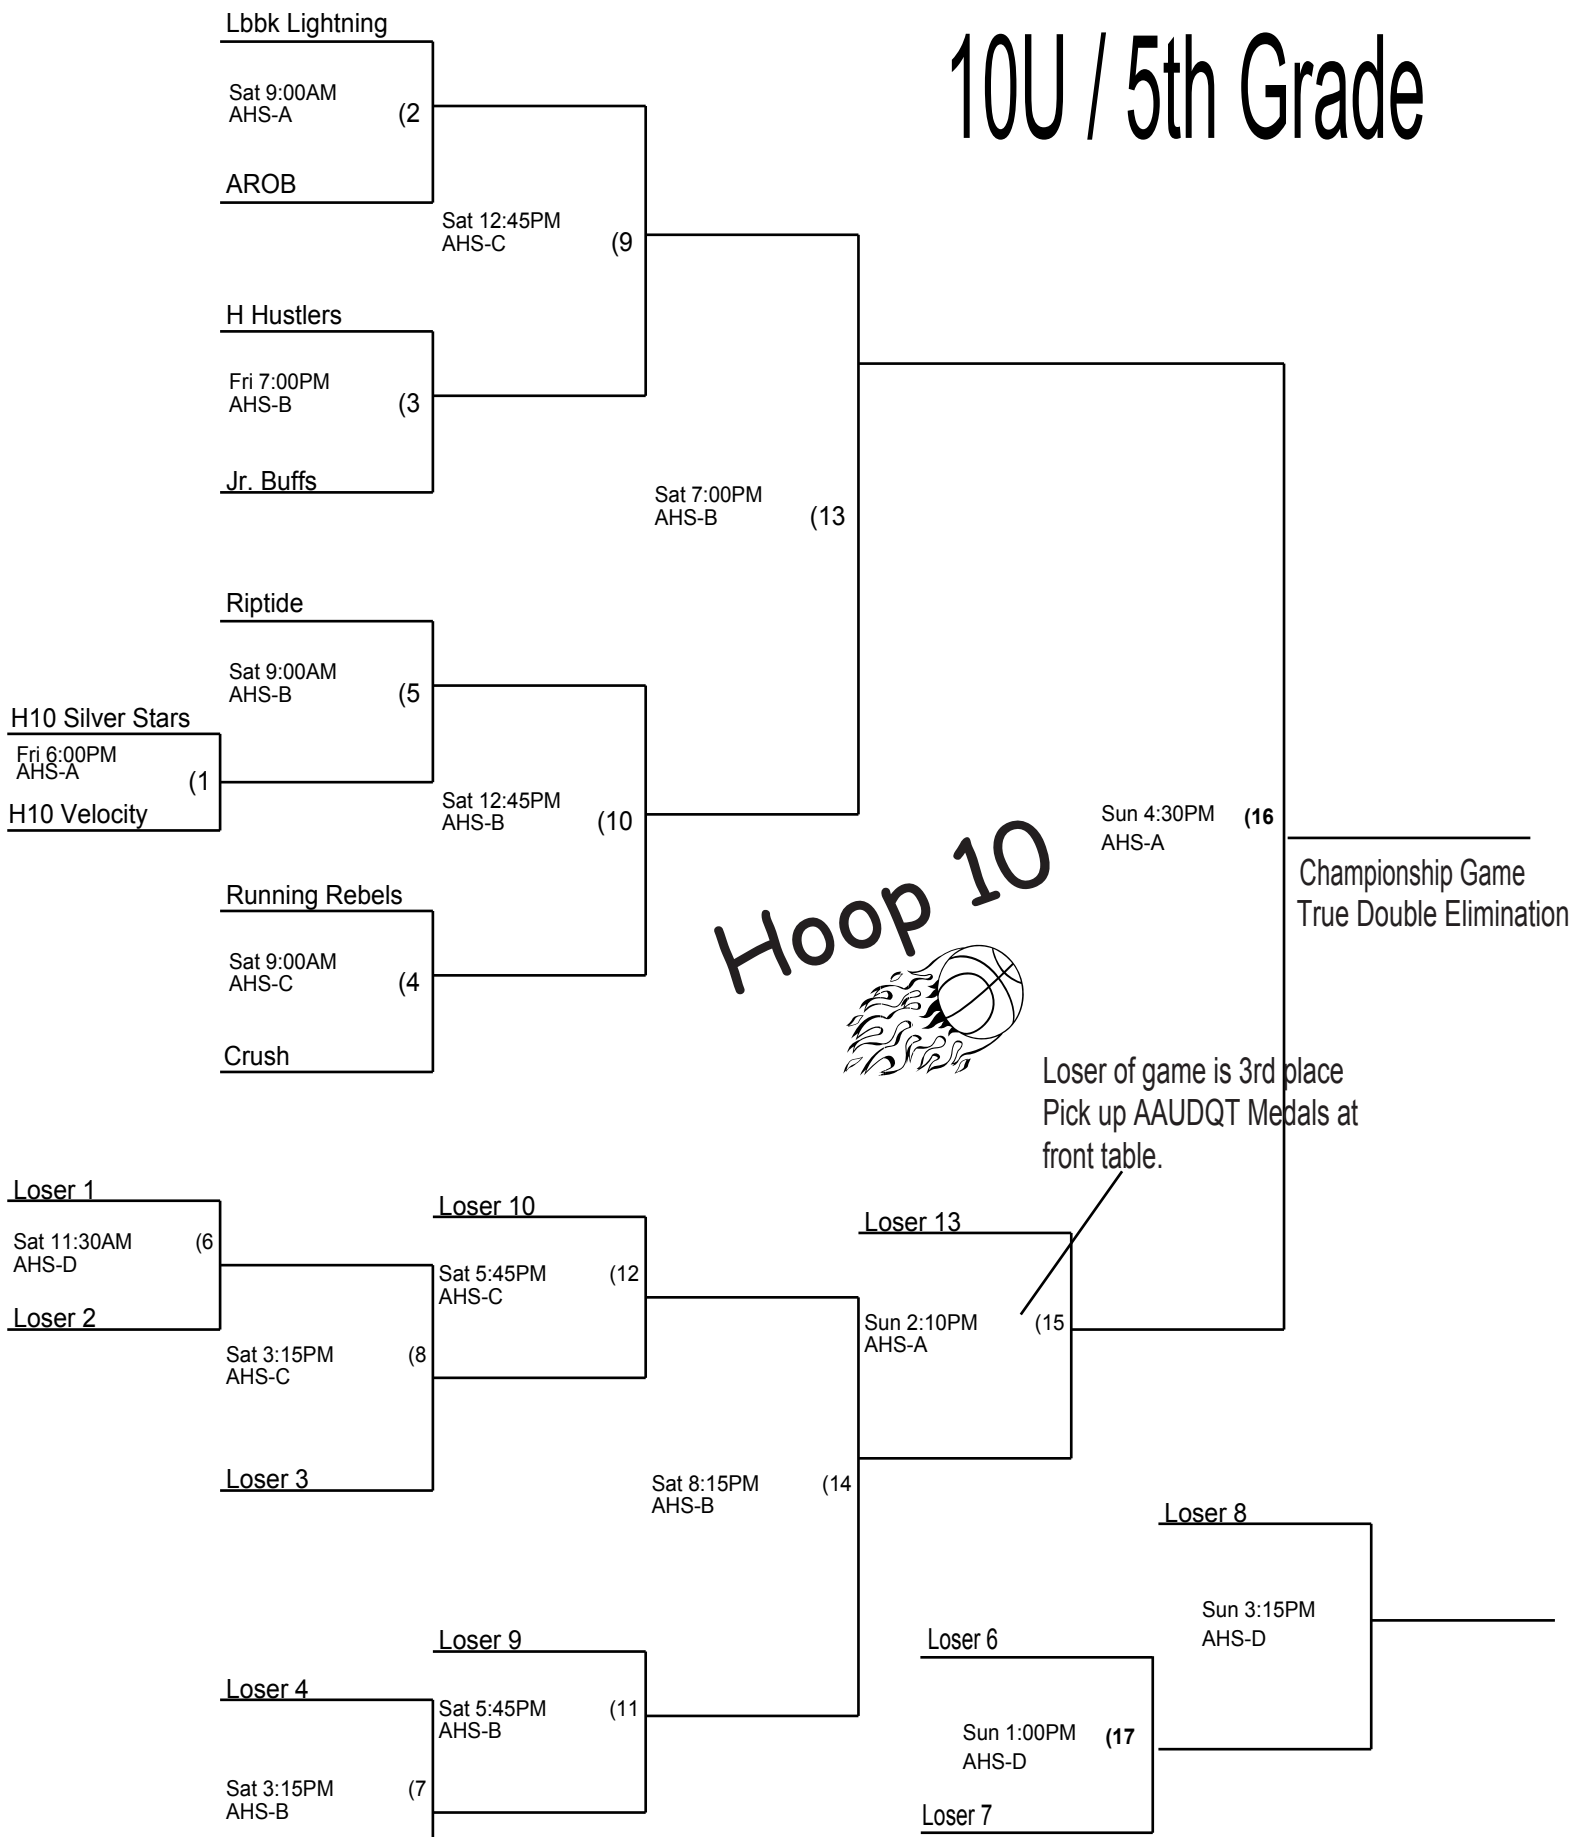

Coaches must check their team in prior to their first game. Check in will take place at the admission table of the gym your team plays their first game in.

10U / 5th Grade

AAU DIST QUAL