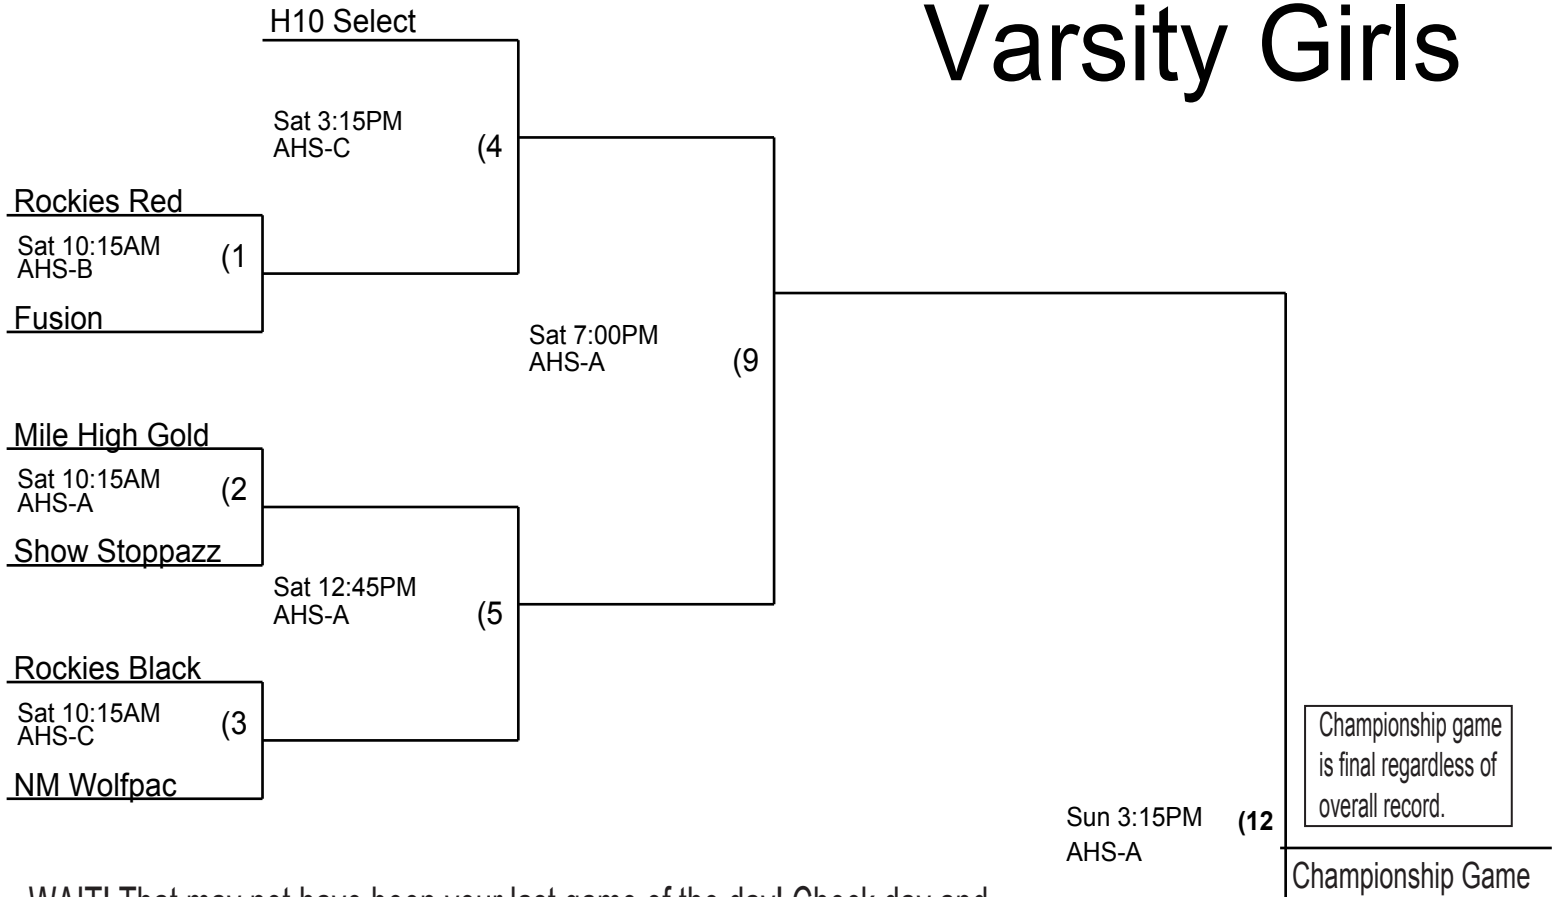

Coaches must check their team in prior to their first game. Check in will take place at the admission table of the gym your team plays their first game in.

# Varsity Girls

WAIT! That may not have been your last game of the day! Check day and time info thoroughly before you leave! Don't miss your game! Talk with a Hoop 10 representative before you leave for the day.