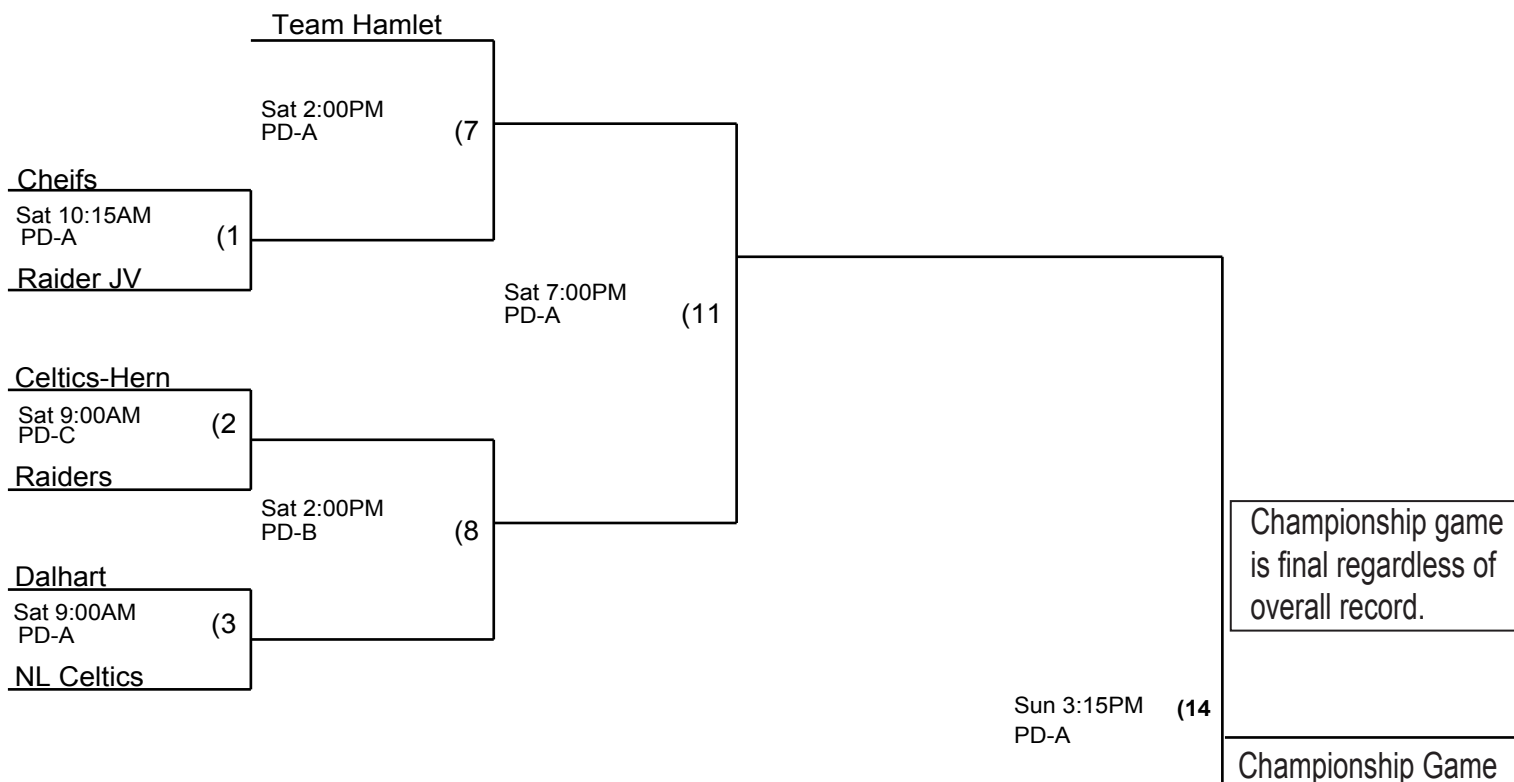

Coaches must check their team in prior to their first game. Check in will take place at the admission table of the gym your team plays their first game in.

Varsity Boys

WAIT! That may not have been your last game of the day! Check day and time info thoroughly before you leave! Don't miss your game! Talk with a Hoop 10 representative before you leave for the day.