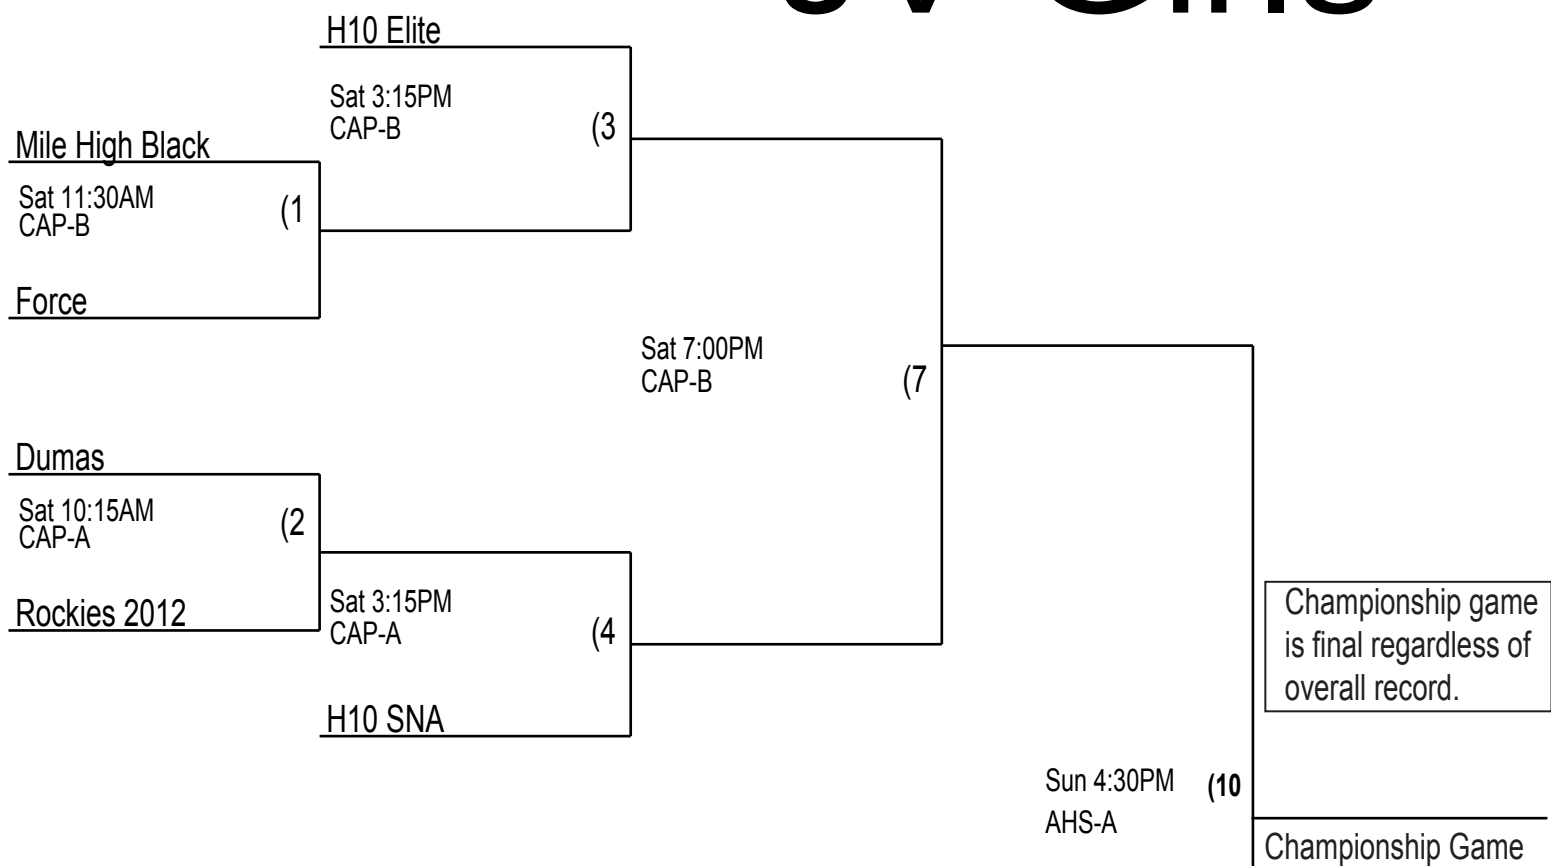

Coaches must check their team in prior to their first game. Check in will take place at the admission table of the gym your team plays their first game in.

JV Girls

WAIT! That may not have been your last game of the day! Check day and time info thoroughly before you leave! Don't miss your game! Talk with a Hoop 10 representative before you leave for the day.