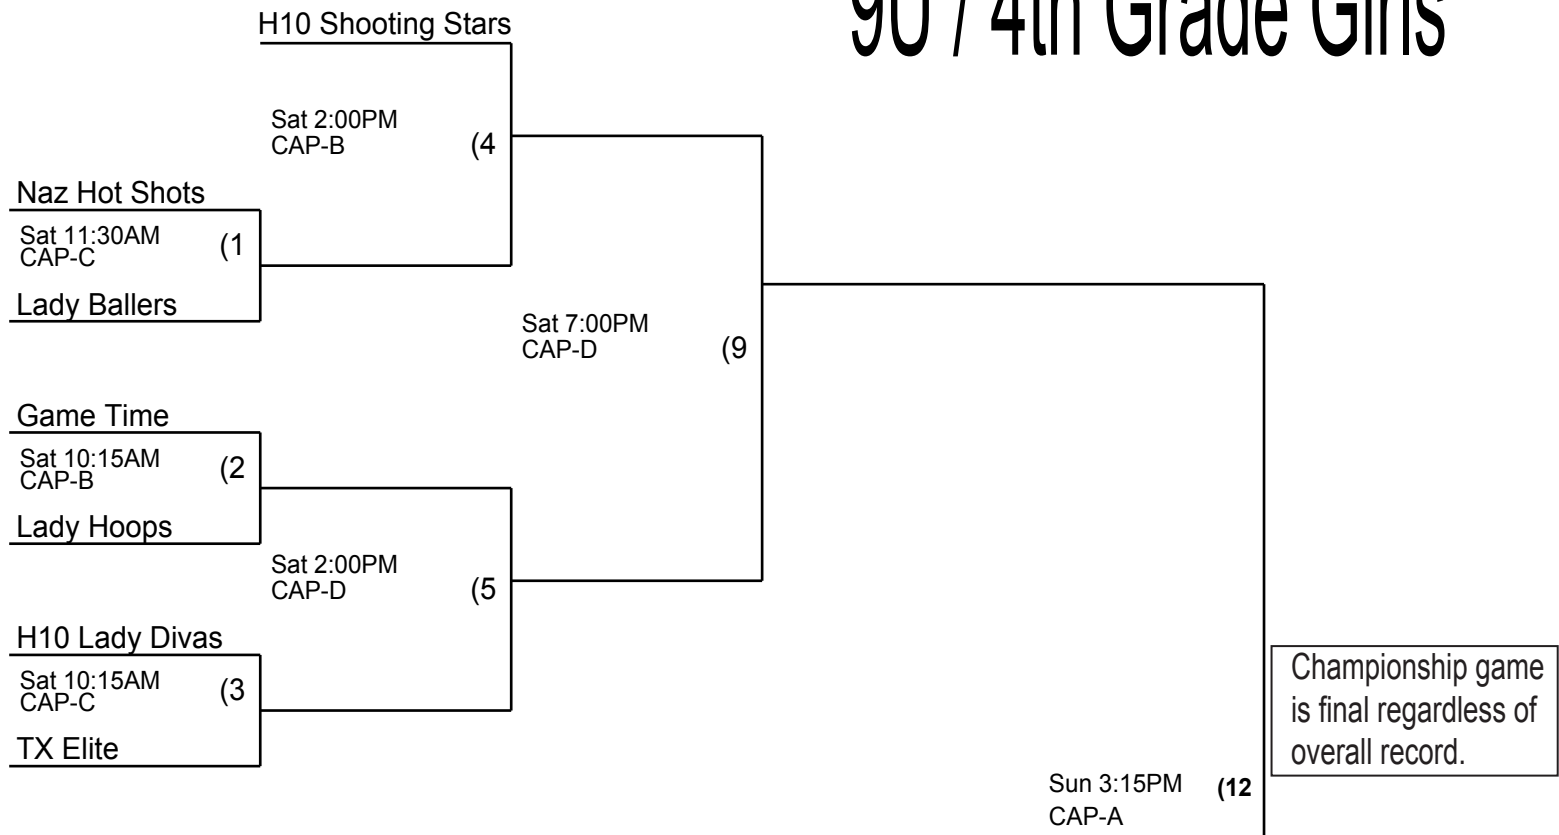

Coaches must check their team in prior to their first game. Check in will take place at the admission table of the gym your team plays their first game in.

9U / 4th Grade Girls

WAIT! That may not have been your last game of the day! Check day and time info thoroughly before you leave! Don't miss your game! Talk with a Hoop 10 representative before you leave for the day.