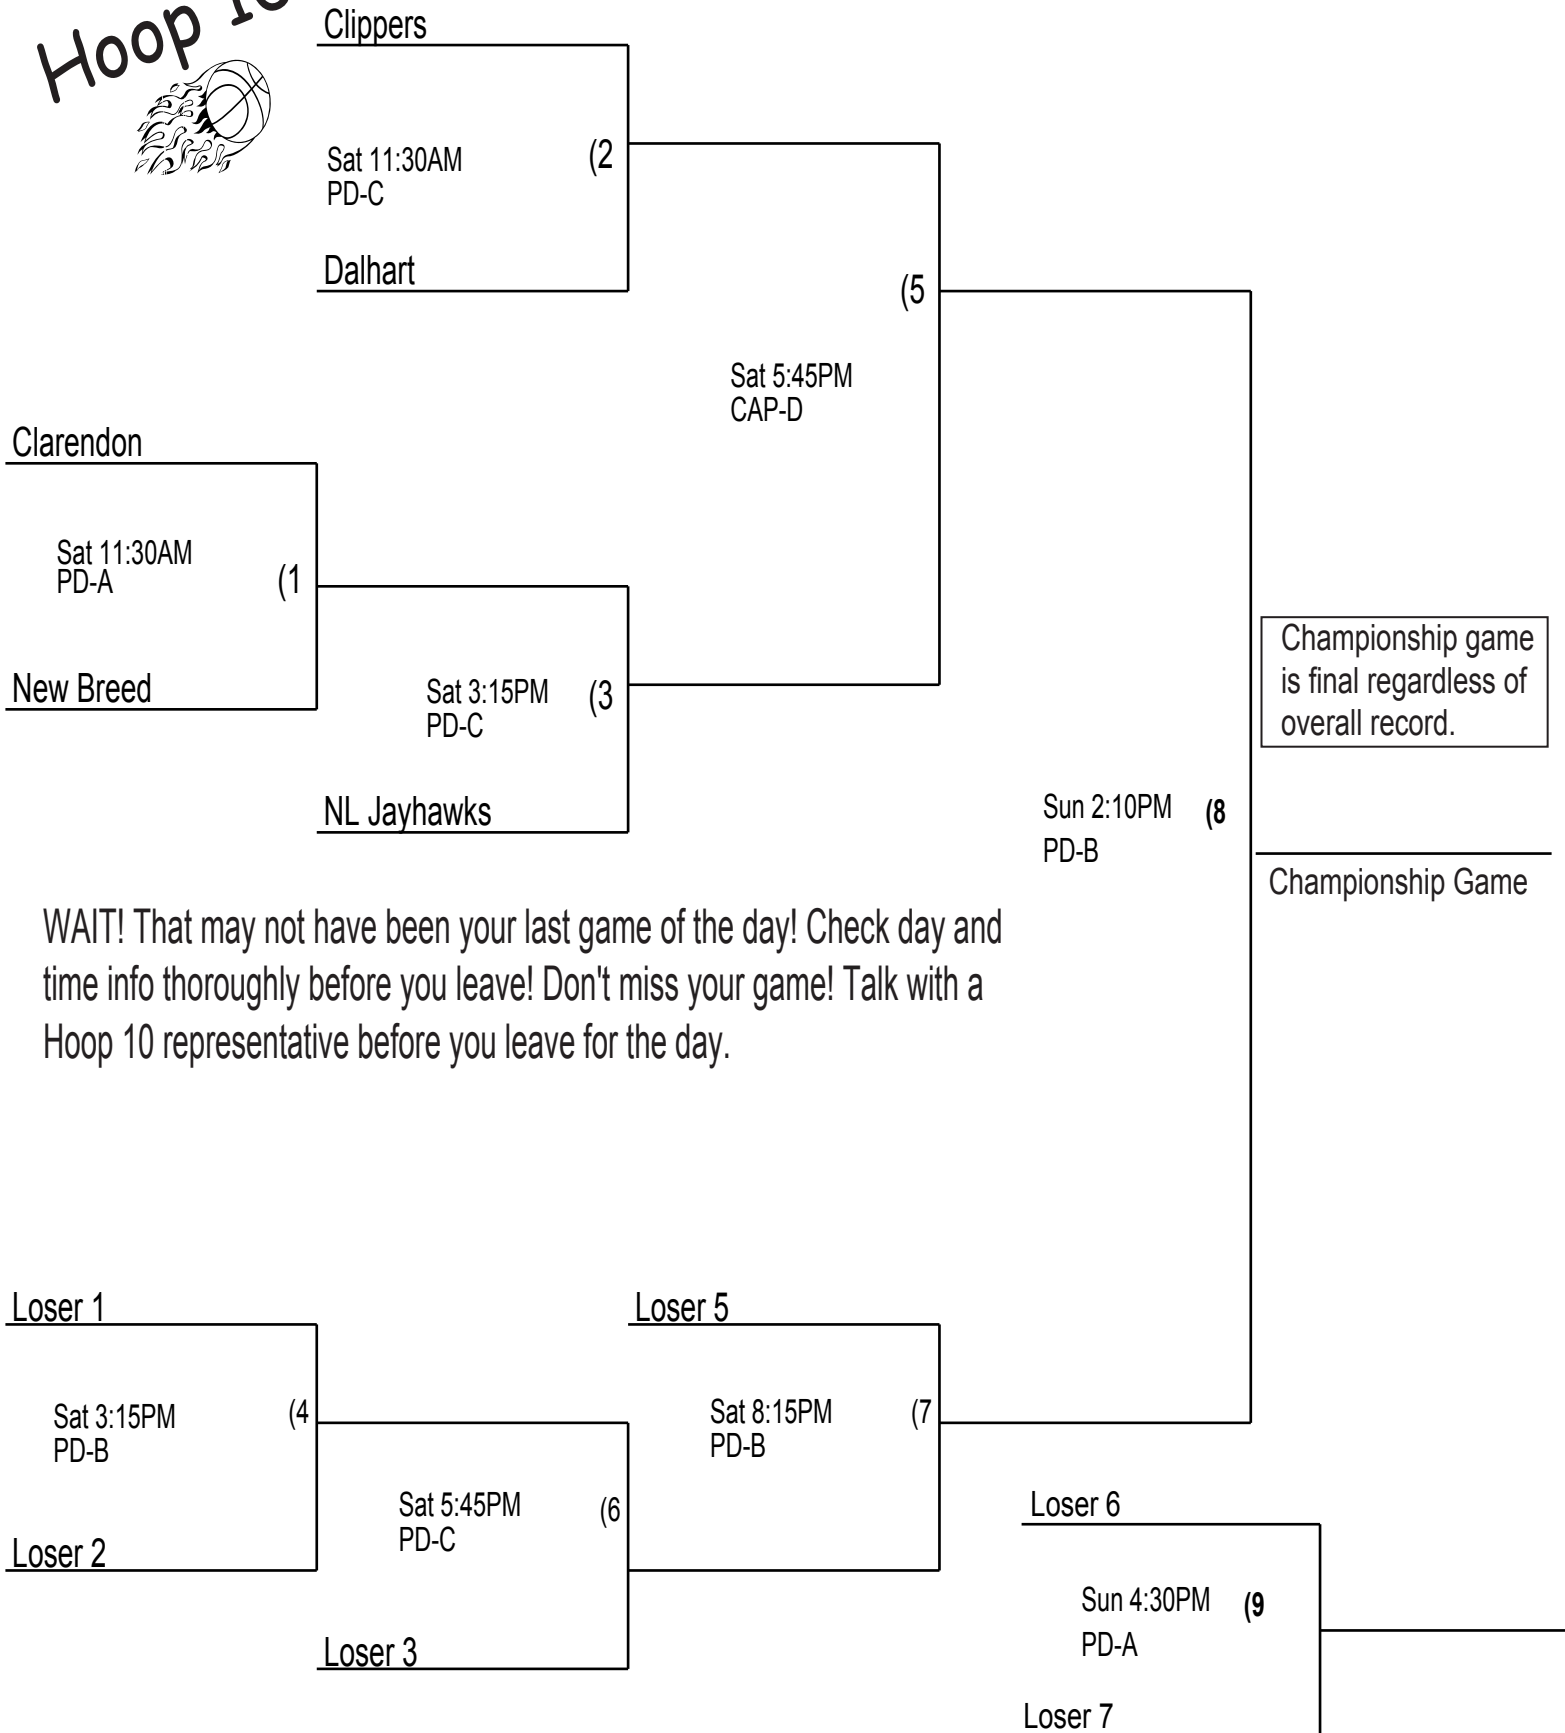

Coaches must check their team in prior to their first game. Check in will take place at the admission table of the gym your team plays their first game in.

8th Grade Boys

WAIT! That may not have been your last game of the day! Check day and time info thoroughly before you leave! Don't miss your game! Talk with a Hoop 10 representative before you leave for the day.