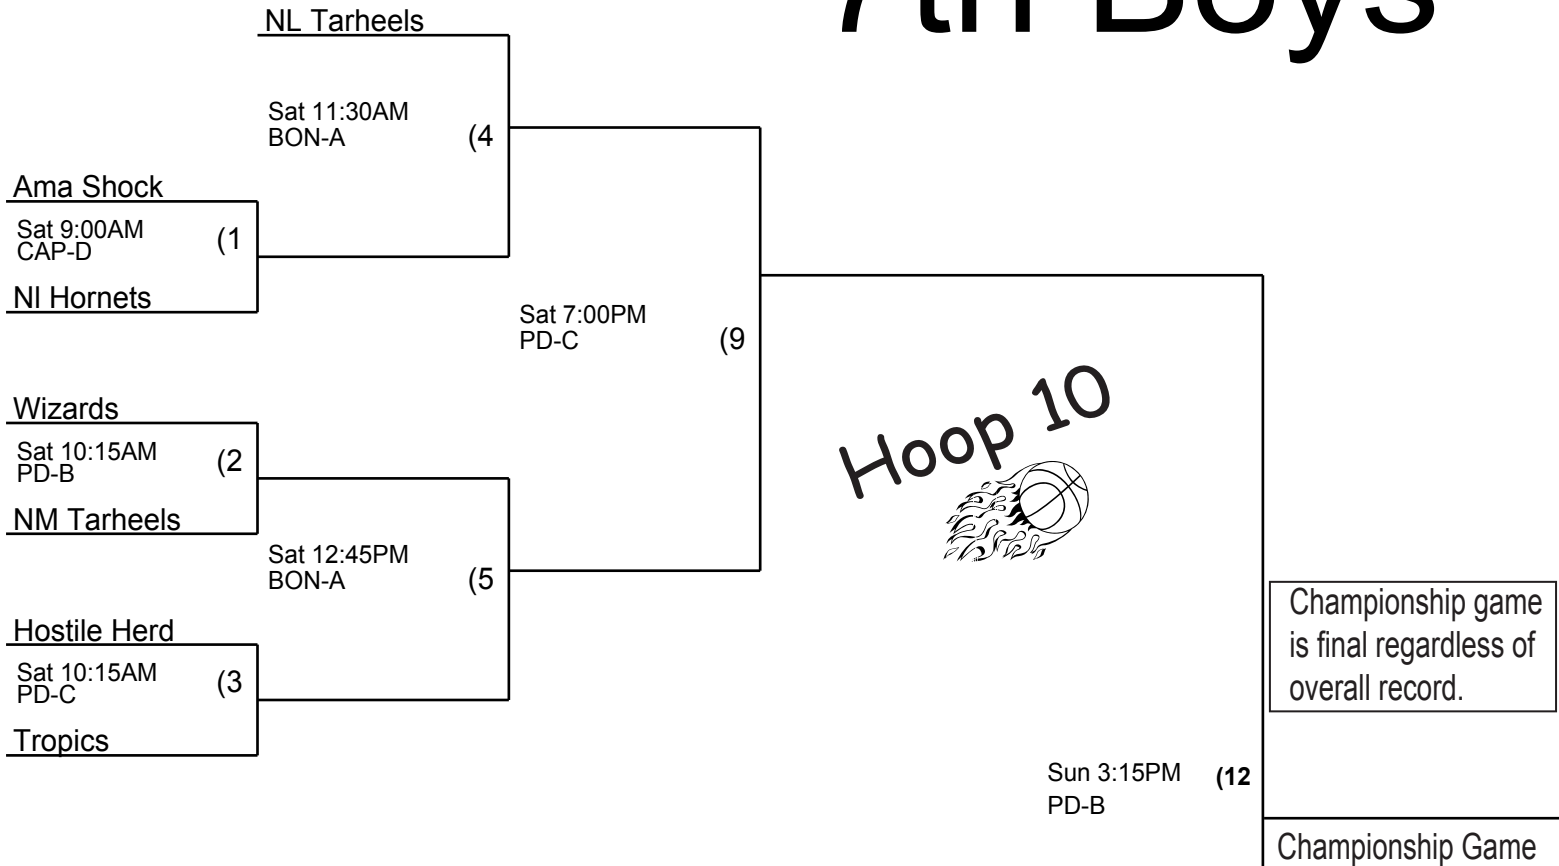

Coaches must check their team in prior to their first game. Check in will take place at the admission table of the gym your team plays their first game in.

7th Boys

WAIT! That may not have been your last game of the day! Check day and time info thoroughly before you leave! Don't miss your game! Talk with a Hoop 10 representative before you leave for the day.