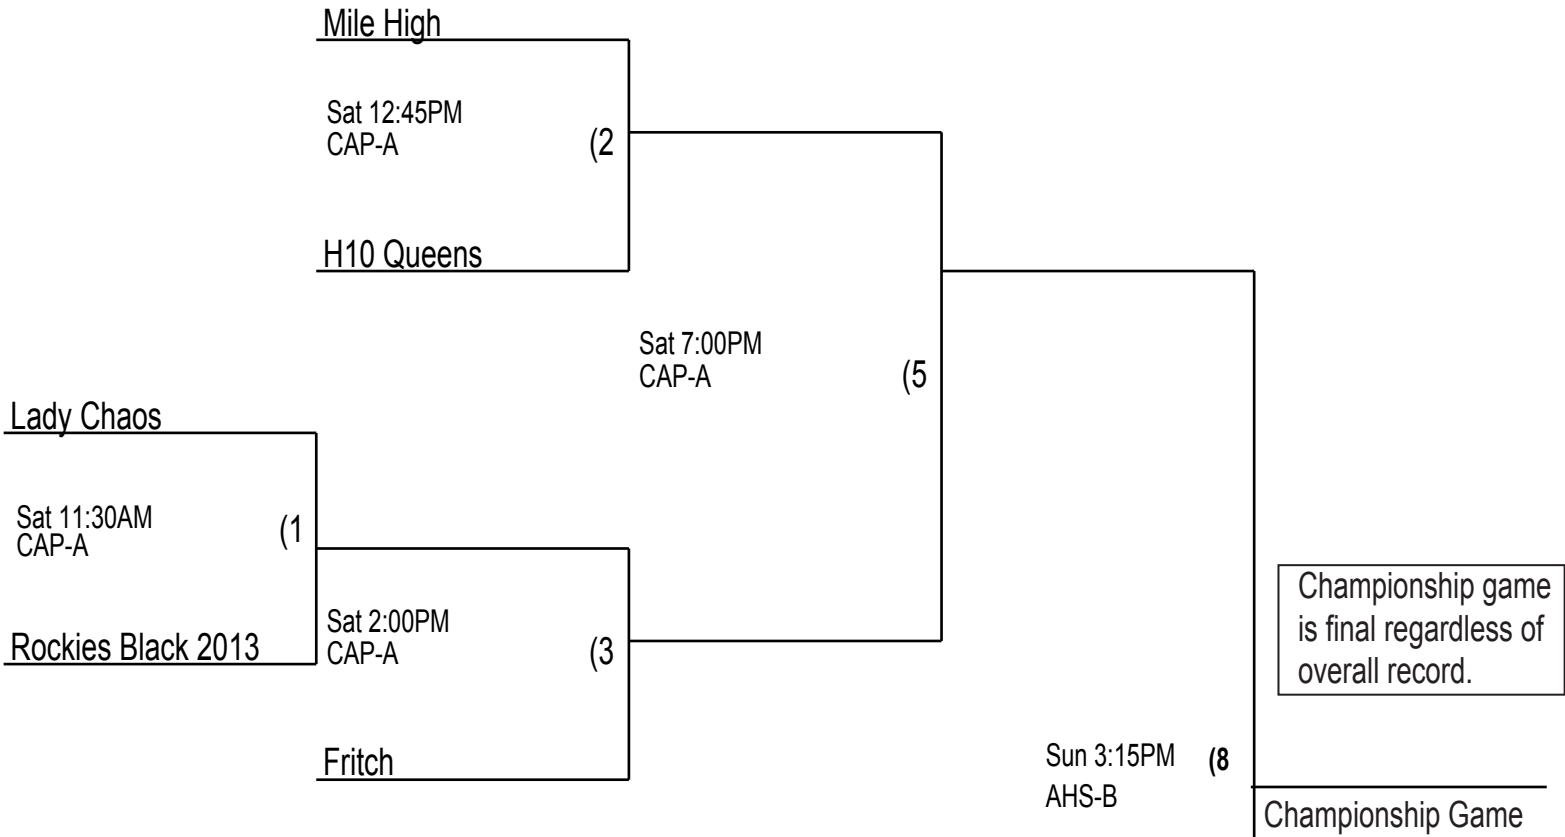

Coaches must check their team in prior to their first game. Check in will take place at the admission table of the gym your team plays their first game in.

# 14U Girls

WAIT! That may not have been your last game of the day! Check day and time info thoroughly before you leave! Don't miss your game! Talk with a Hoop 10 representative before you leave for the day.