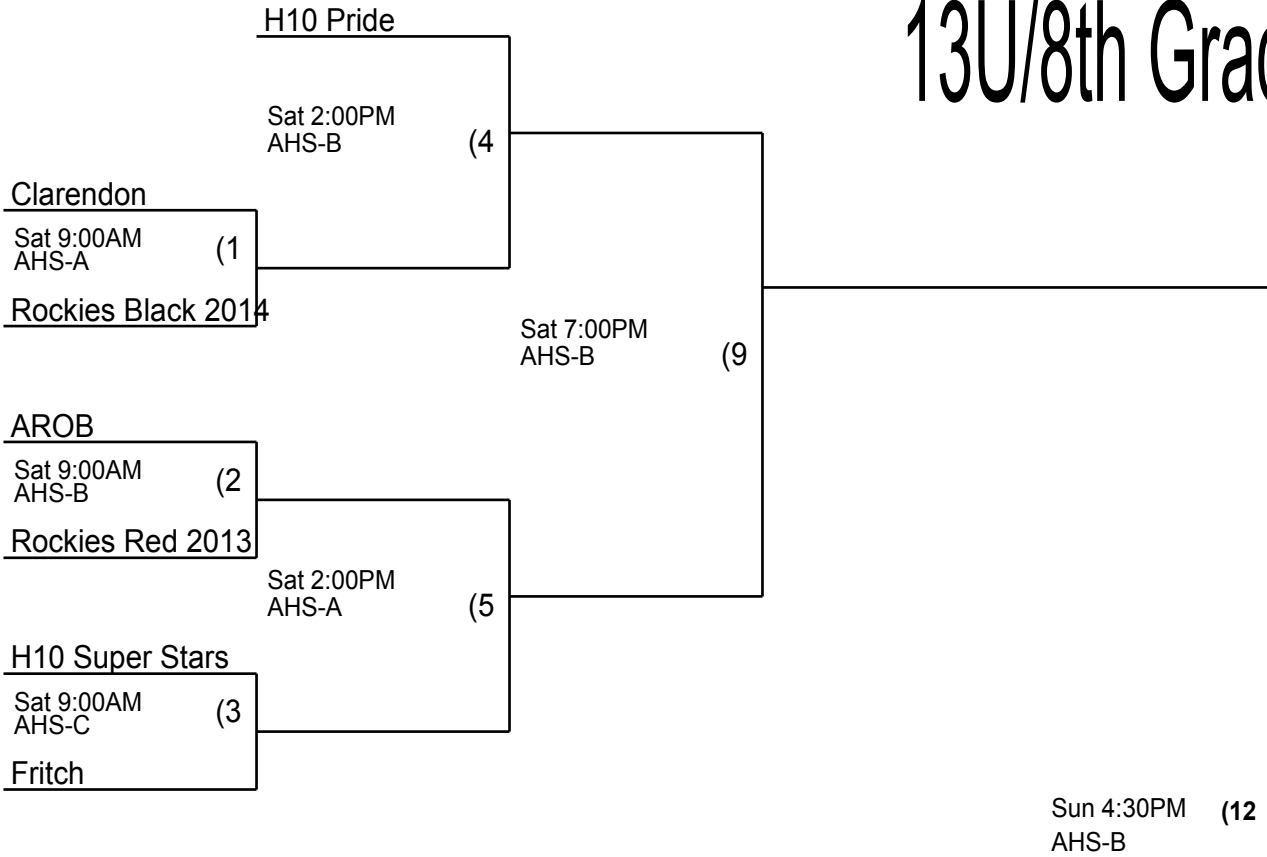

Coaches must check their team in prior to their first game. Check in will take place at the admission table of the gym your team plays their first game in.

13U/8th Grade Girls

Championship game is final regardless of overall record.

Championship Game

WAIT! That may not have been your last game of the day! Check day and time info thoroughly before you leave! Don't miss your game! Talk with a Hoop 10 representative before you leave for the day.