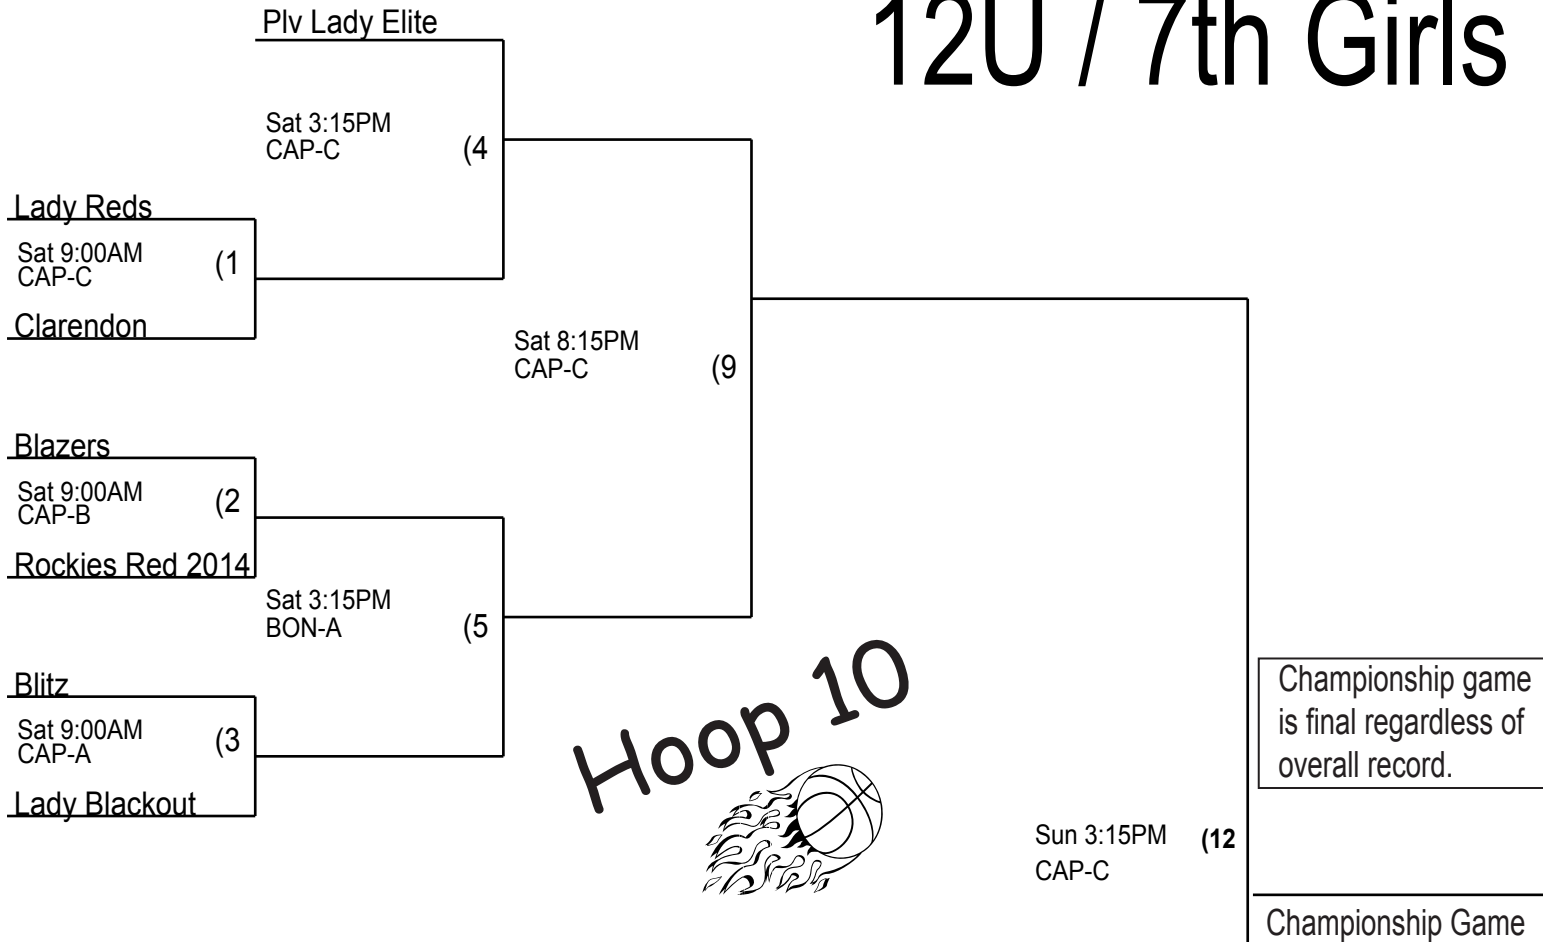

Coaches must check their team in prior to their first game. Check in will take place at the admission table of the gym your team plays their first game in.

12U / 7th Girls

WAIT! That may not have been your last game of the day! Check day and time info thoroughly before you leave! Don't miss your game! Talk with a Hoop 10 representative before you leave for the day.