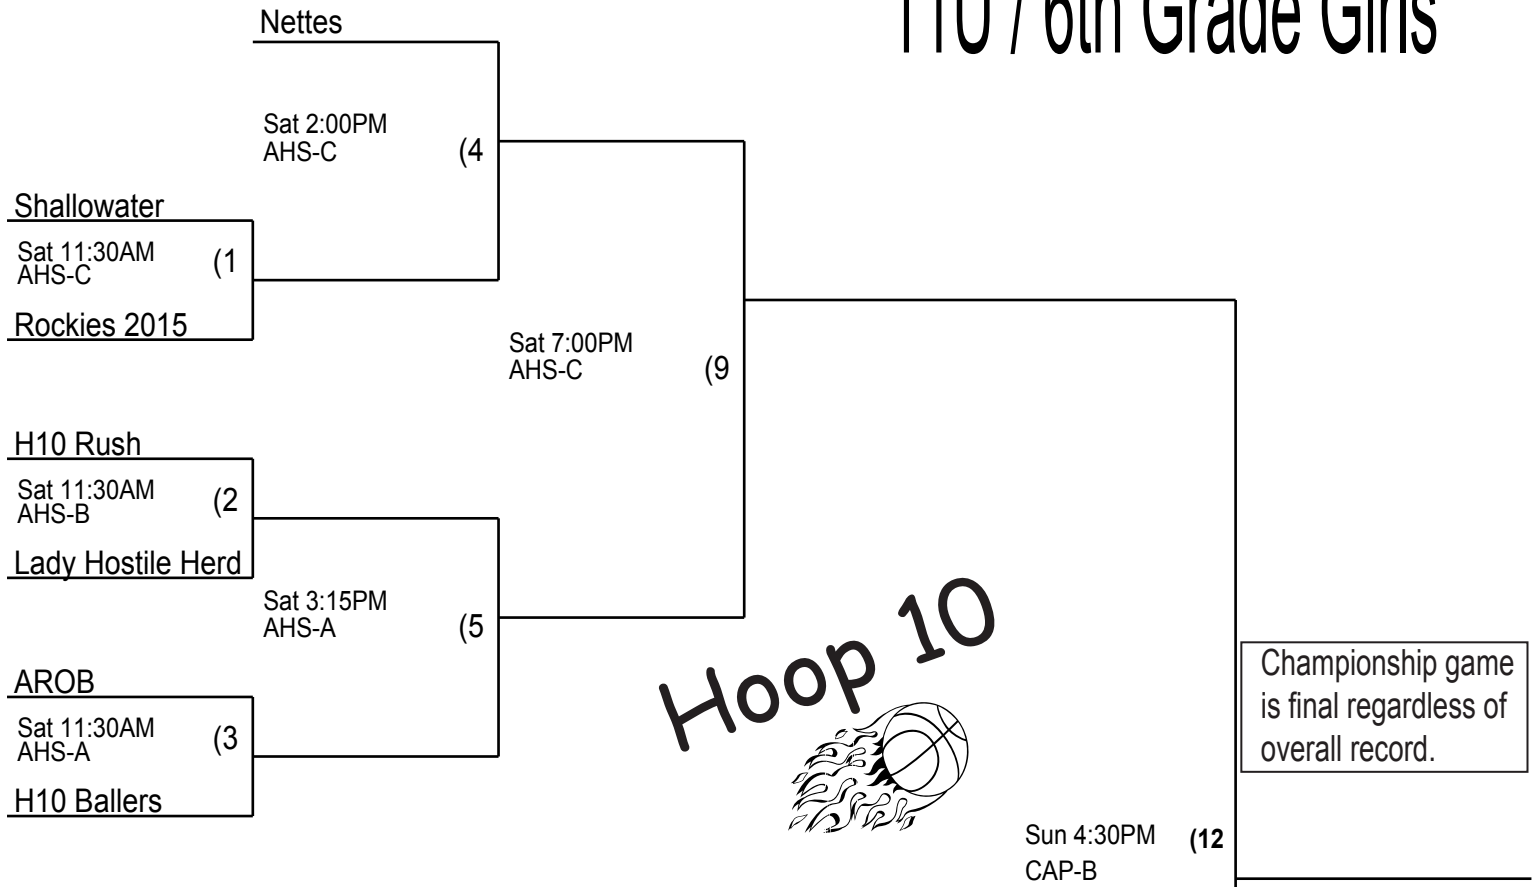

Coaches must check their team in prior to their first game. Check in will take place at the admission table of the gym your team plays their first game in.

11U / 6th Grade Girls

WAIT! That may not have been your last game of the day! Check day and time info thoroughly before you leave! Don't miss your game! Talk with a Hoop 10 representative before you leave for the day.