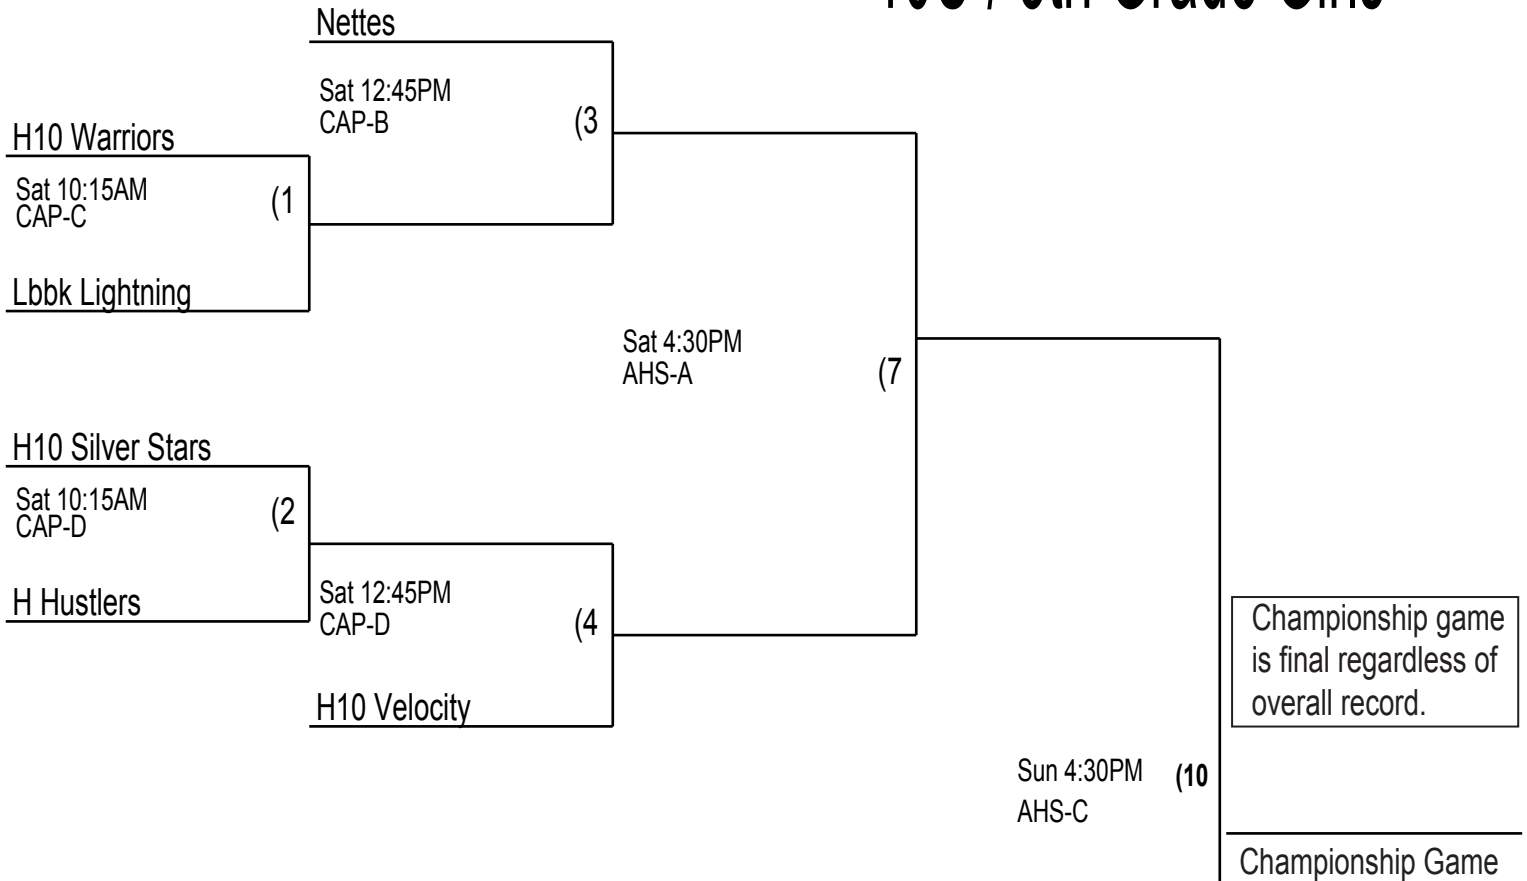

Coaches must check their team in prior to their first game. Check in will take place at the admission table of the gym your team plays their first game in.

10U / 5th Grade Girls

WAIT! That may not have been your last game of the day! Check day and time info thoroughly before you leave! Don't miss your game! Talk with a Hoop 10 representative before you leave for the day.