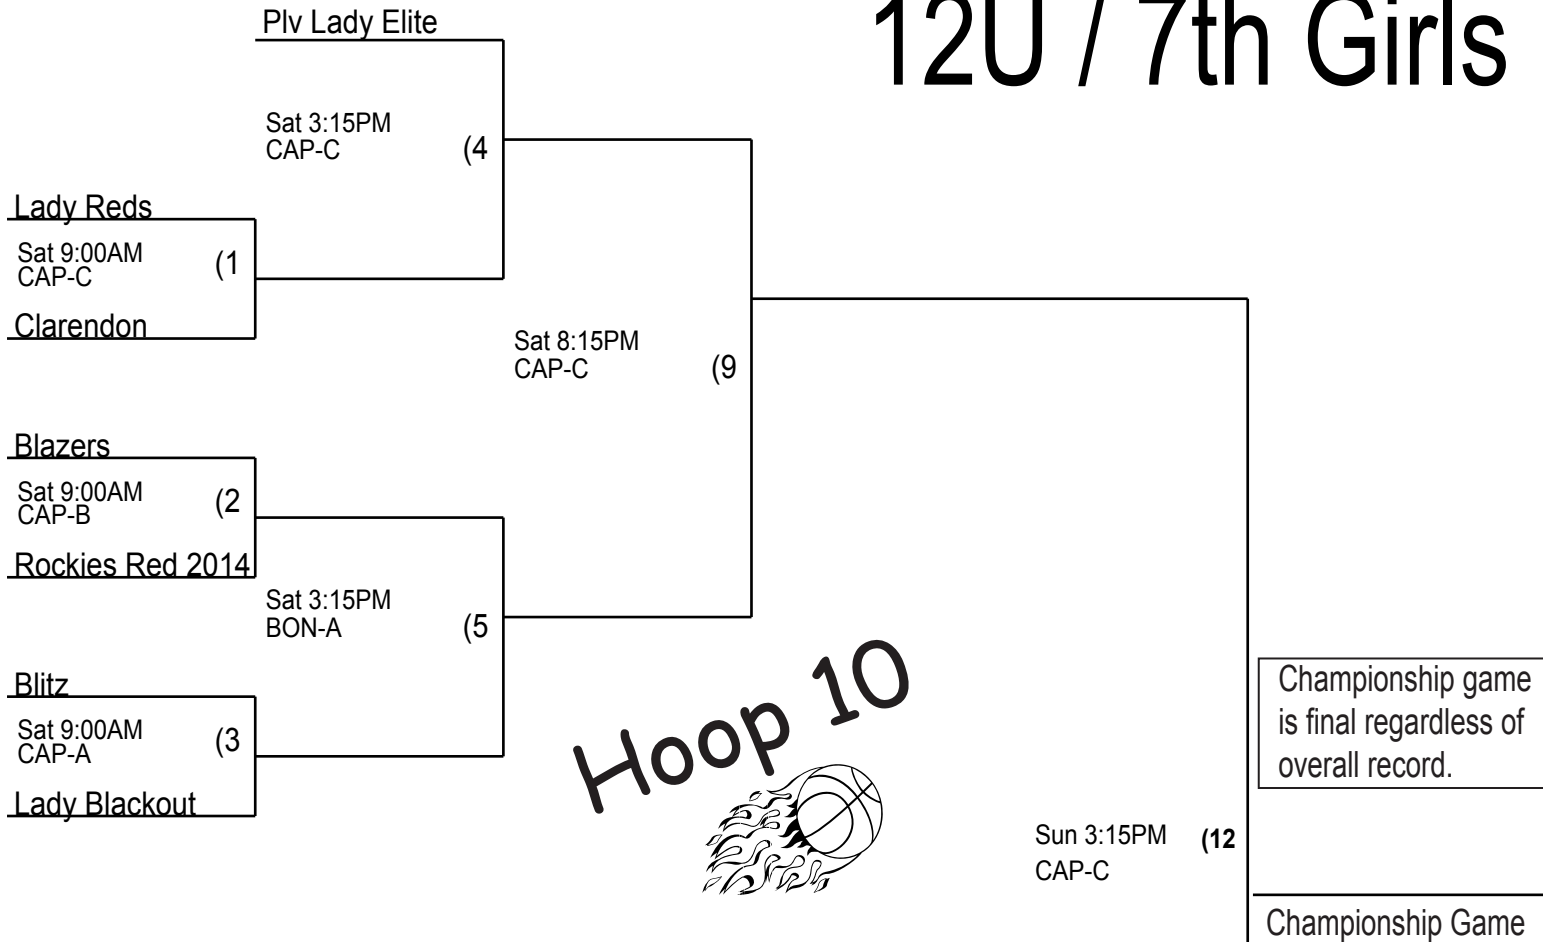

Coaches must check their team in prior to their first game. Check in will take place at the admission table of the gym your team plays their first game in.

12U / 7th Girls

WAIT! That may not have been your last game of the day! Check day and time info thoroughly before you leave! Don't miss your game! Talk with a Hoop 10 representative before you leave for the day.