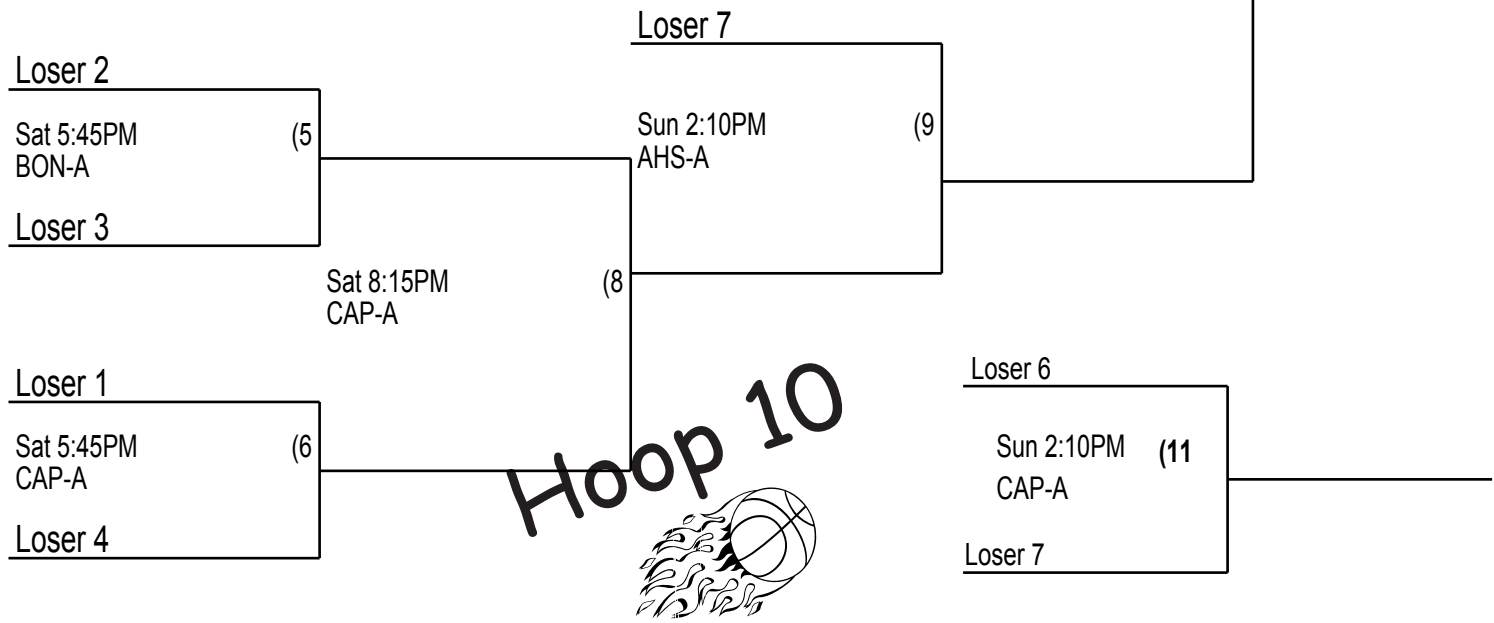

Coaches must check their team in prior to their first game. Check in will take place at the admission table of the gym your team plays their first game in.

JV Girls

WAIT! That may not have been your last game of the day! Check day and time info thoroughly before you leave! Don't miss your game! Talk with a Hoop 10 representative before you leave for the day.