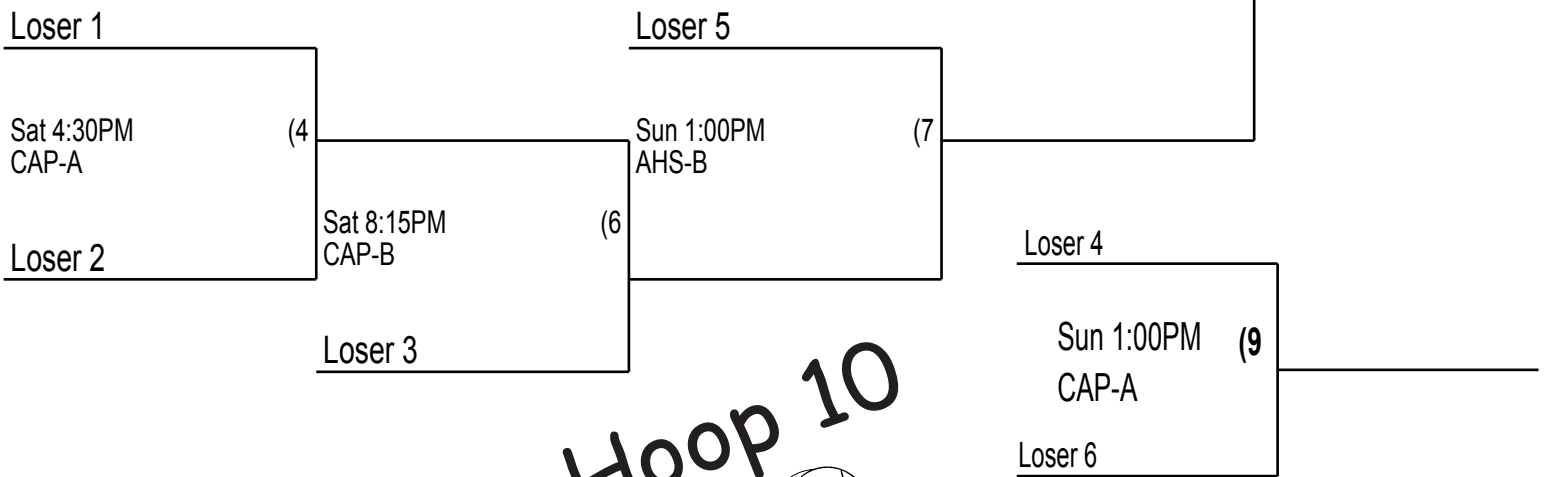

Coaches must check their team in prior to their first game. Check in will take place at the admission table of the gym your team plays their first game in.

14U Girls

WAIT! That may not have been your last game of the day! Check day and time info thoroughly before you leave! Don't miss your game! Talk with a Hoop 10 representative before you leave for the day.