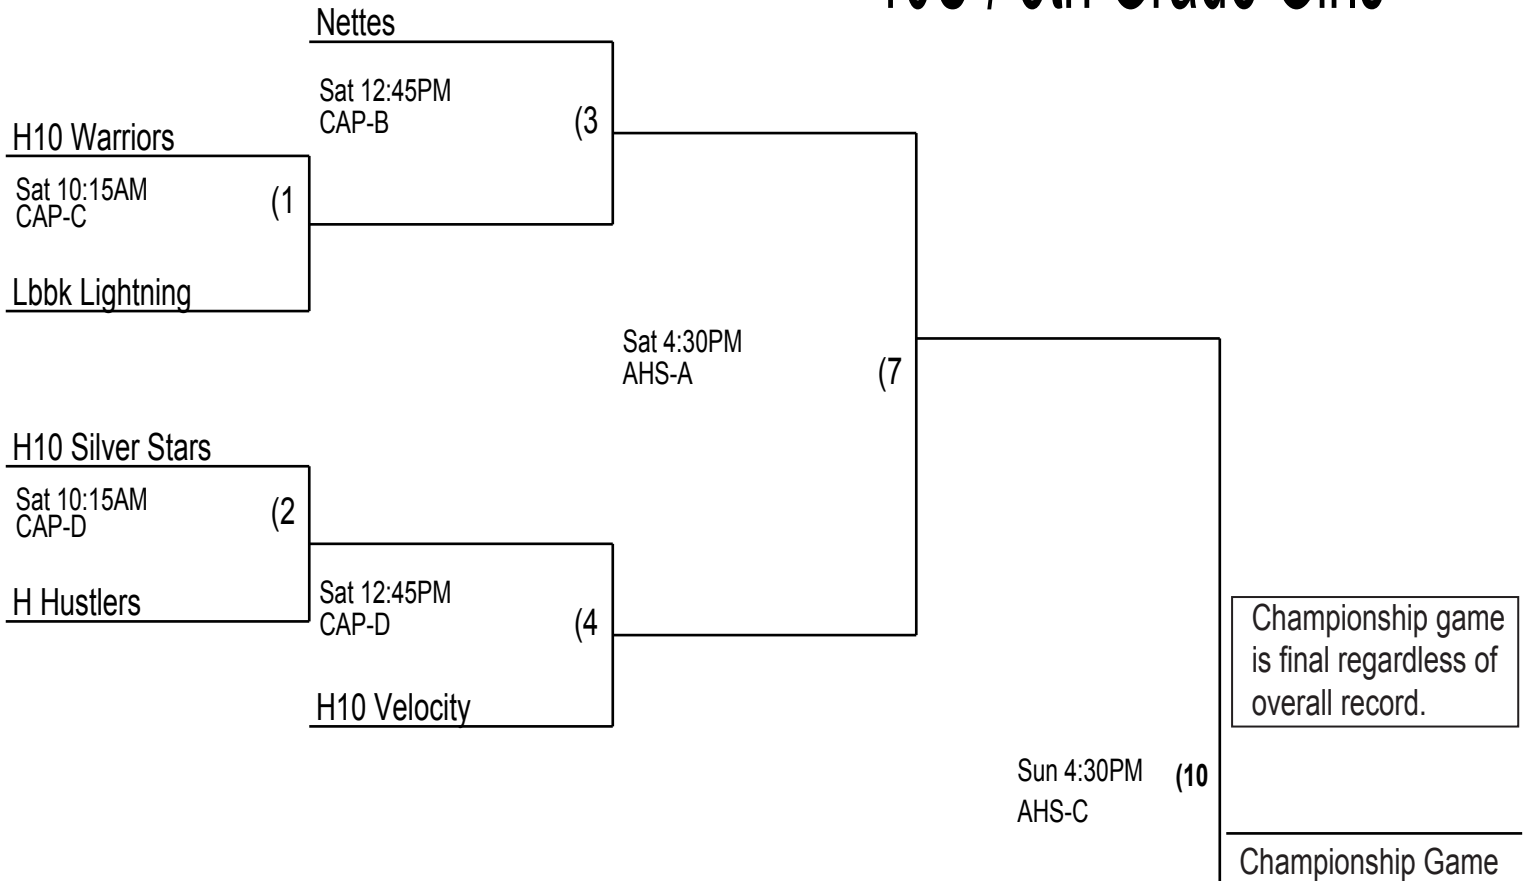

Coaches must check their team in prior to their first game. Check in will take place at the admission table of the gym your team plays their first game in.

10U / 5th Grade Girls

WAIT! That may not have been your last game of the day! Check day and time info thoroughly before you leave! Don't miss your game! Talk with a Hoop 10 representative before you leave for the day.