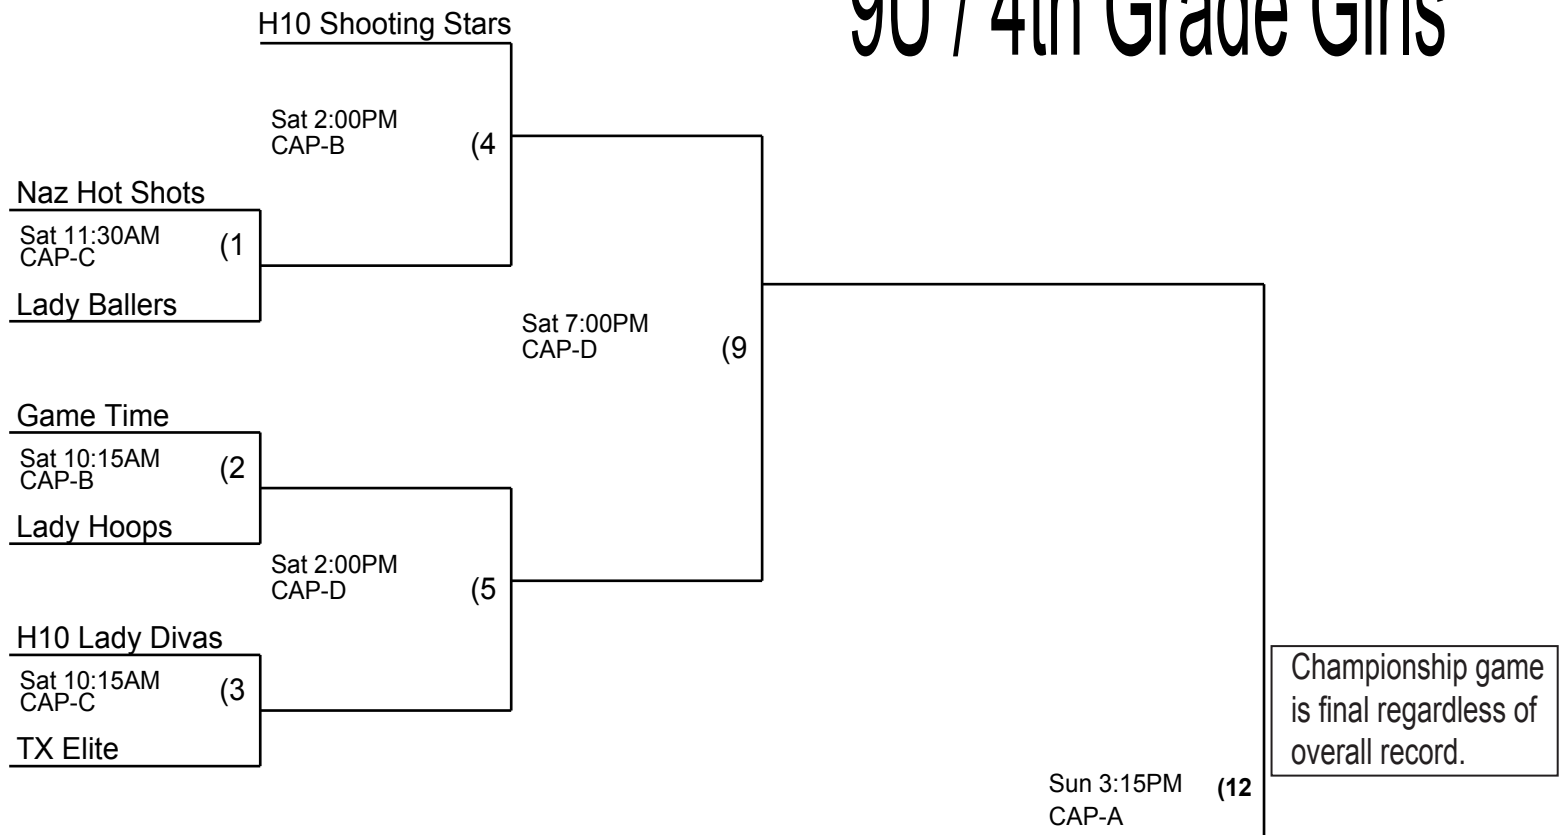

Coaches must check their team in prior to their first game. Check in will take place at the admission table of the gym your team plays their first game in.

9U / 4th Grade Girls

WAIT! That may not have been your last game of the day! Check day and time info thoroughly before you leave! Don't miss your game! Talk with a Hoop 10 representative before you leave for the day.