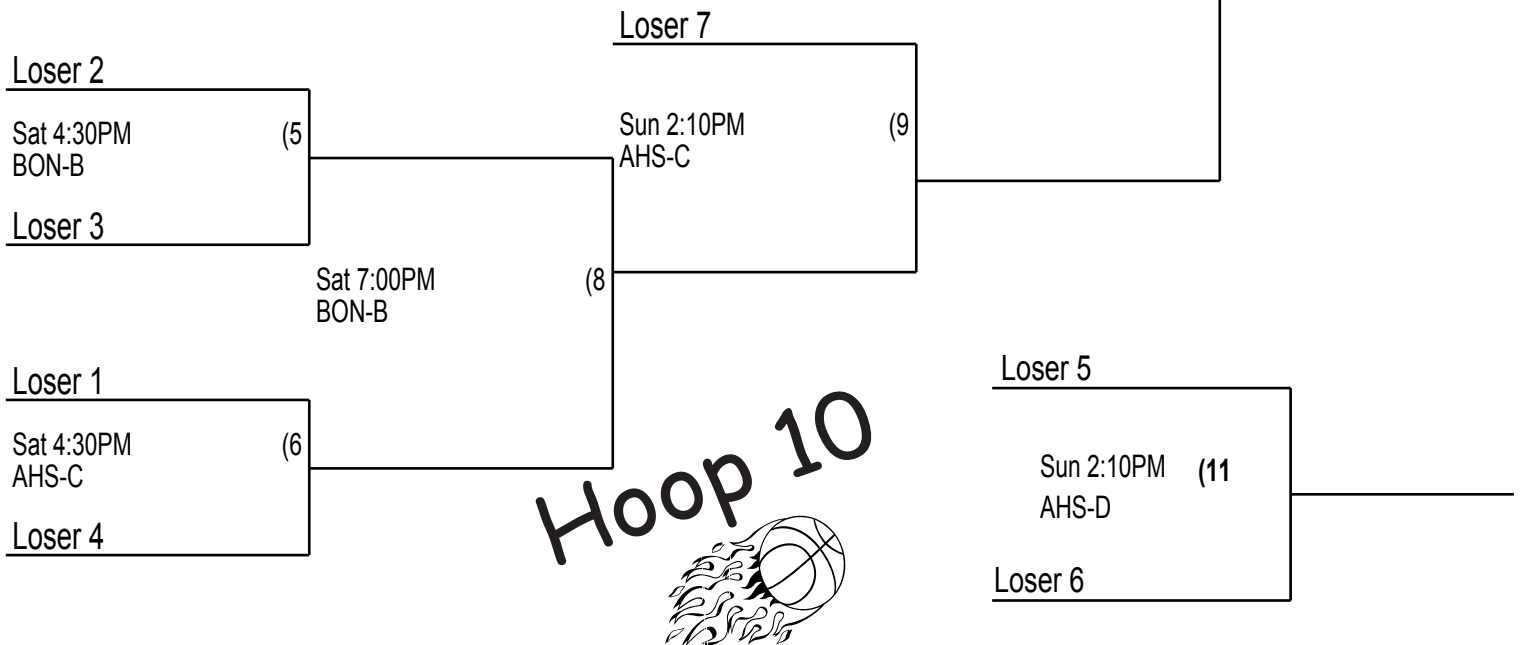

Coaches must check their team in prior to their first game. Check in will take place at the admission table of the gym your team plays their first game in.

10U / 5th Grade Girls

WAIT! That may not have been your last game of the day! Check day and time info thoroughly before you leave! Don't miss your game! Talk with a Hoop 10 representative before you leave for the day.