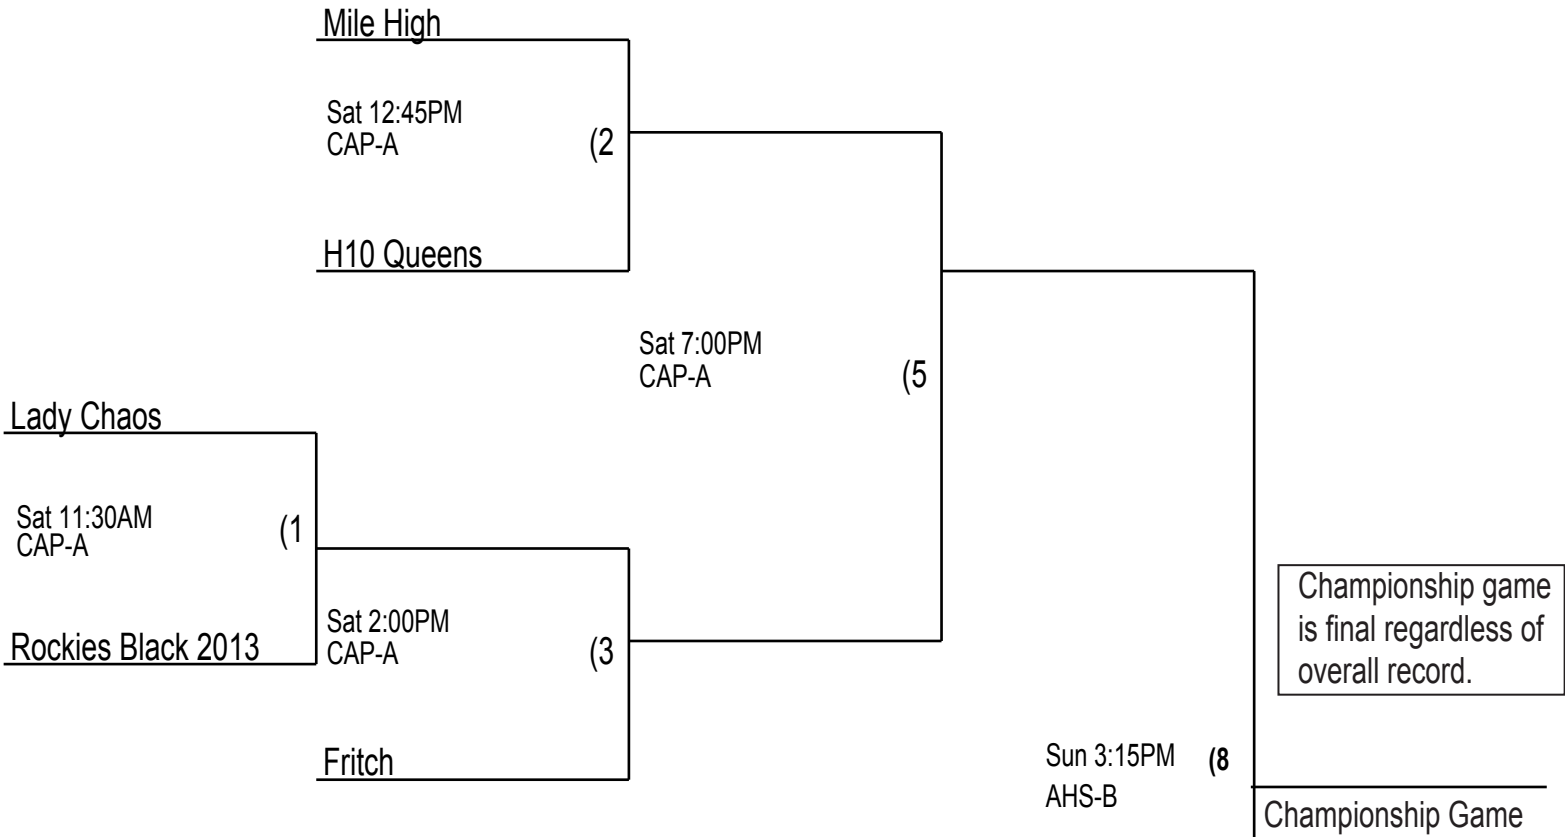

Coaches must check their team in prior to their first game. Check in will take place at the admission table of the gym your team plays their first game in.

14U Girls

WAIT! That may not have been your last game of the day! Check day and time info thoroughly before you leave! Don't miss your game! Talk with a Hoop 10 representative before you leave for the day.