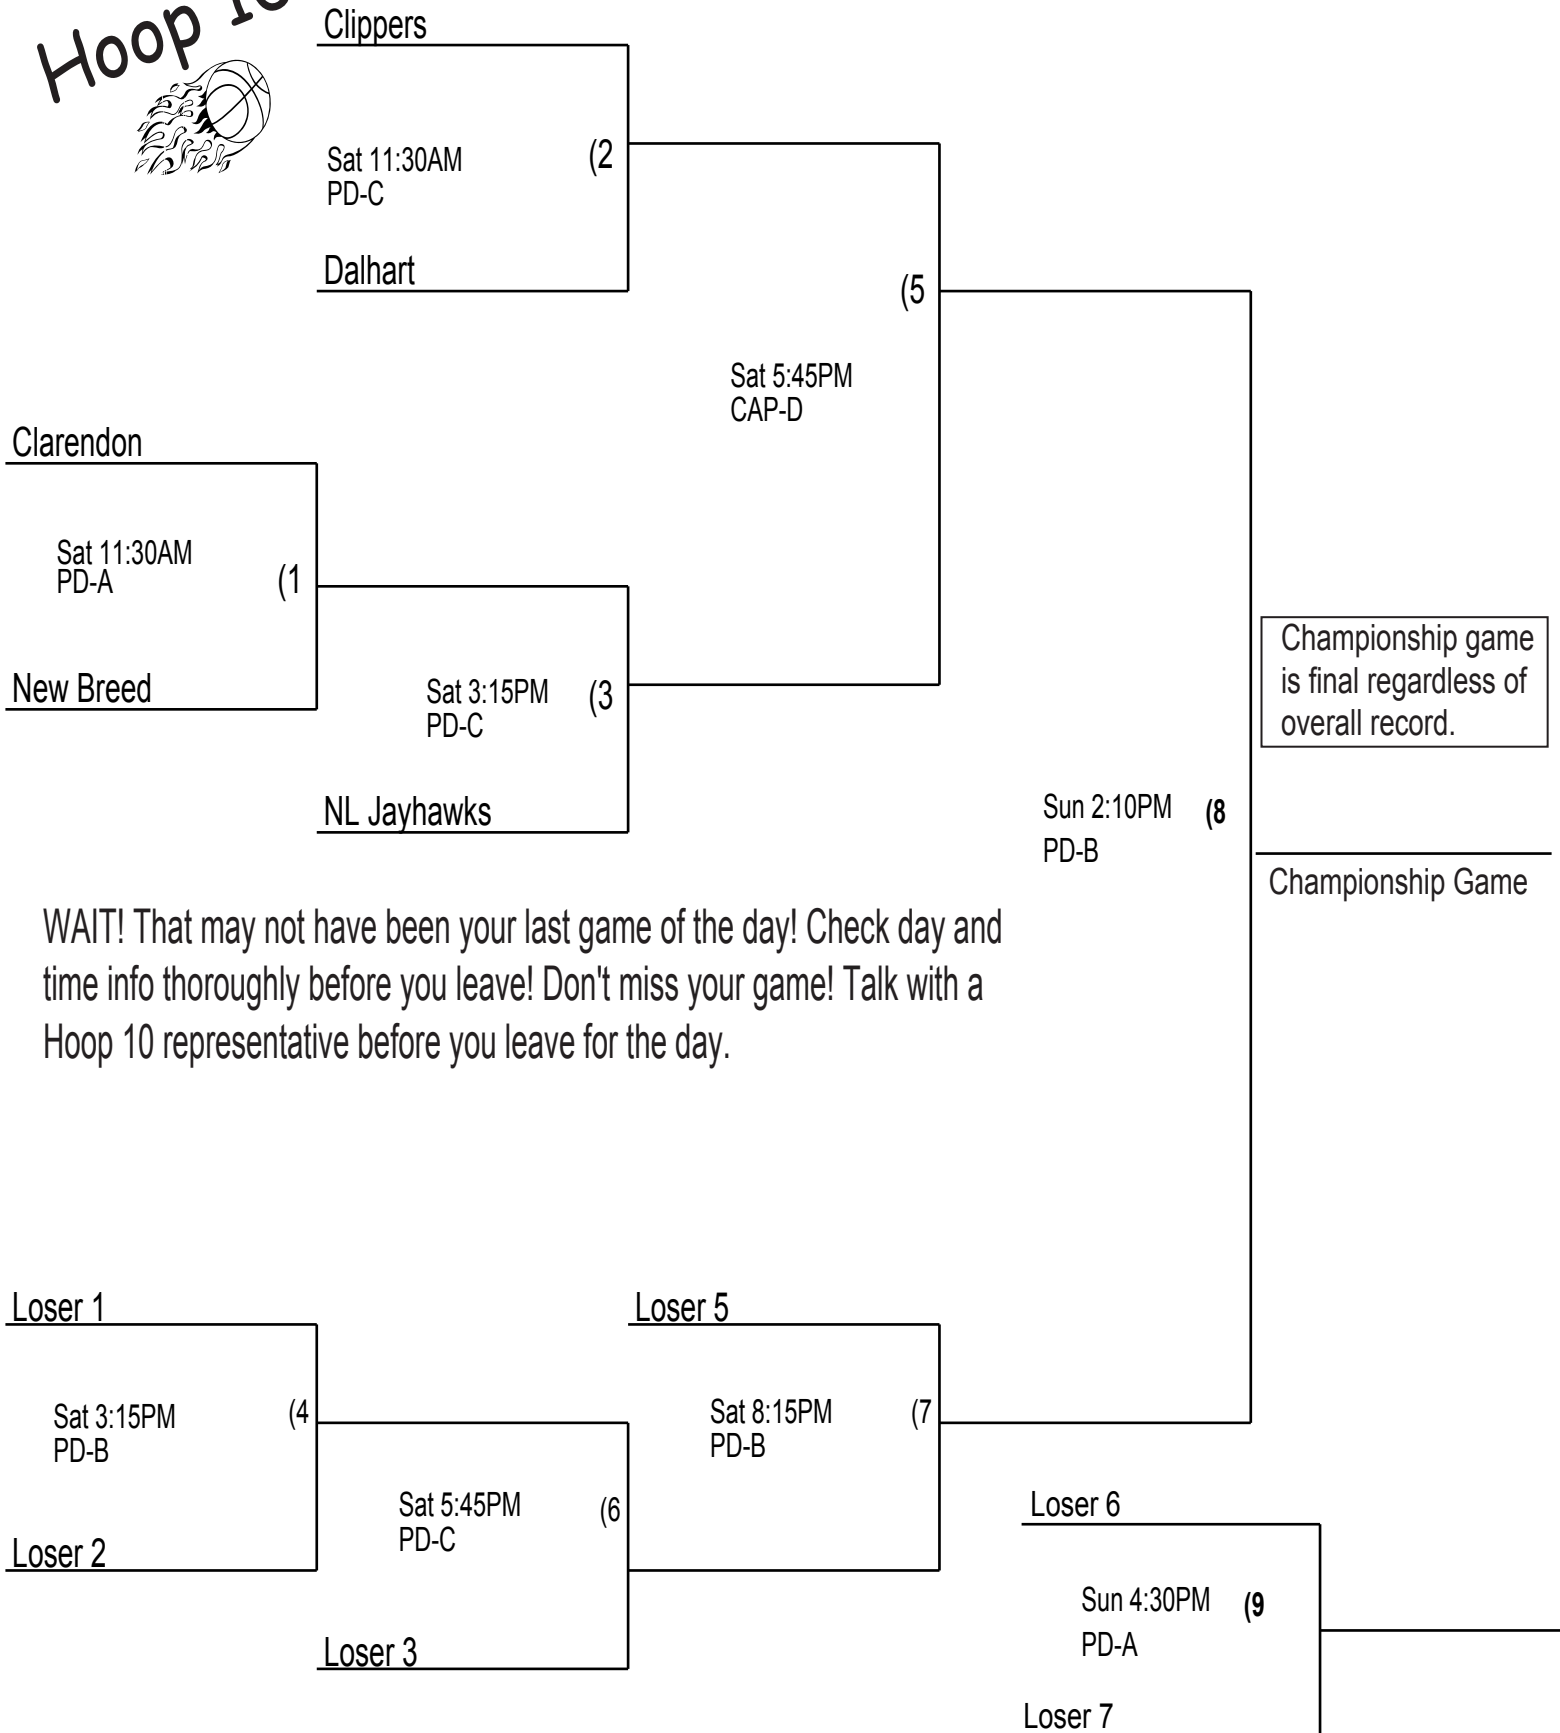

Coaches must check their team in prior to their first game. Check in will take place at the admission table of the gym your team plays their first game in.

8th Grade Boys

WAIT! That may not have been your last game of the day! Check day and time info thoroughly before you leave! Don't miss your game! Talk with a Hoop 10 representative before you leave for the day.