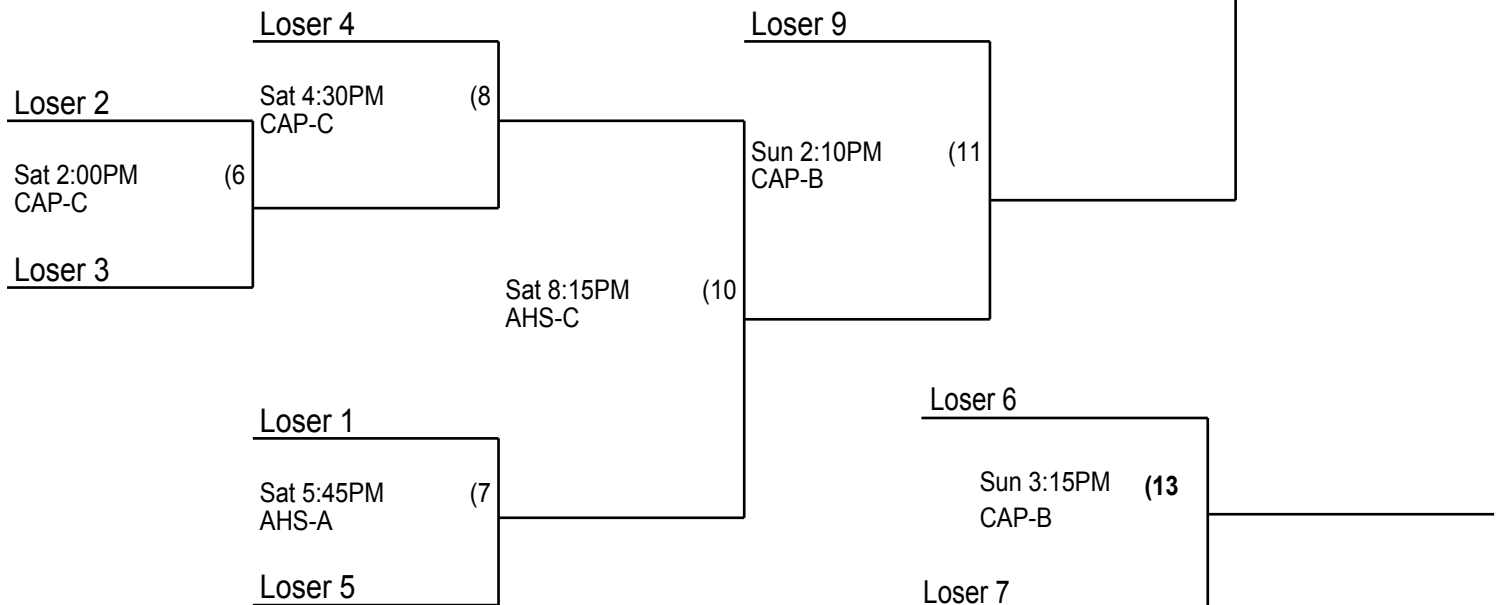

WAIT! That may not have been your last game of the day! Check day and time info thoroughly before you leave! Don't miss your game! Talk with a Hoop 10 representative before you leave for the day.