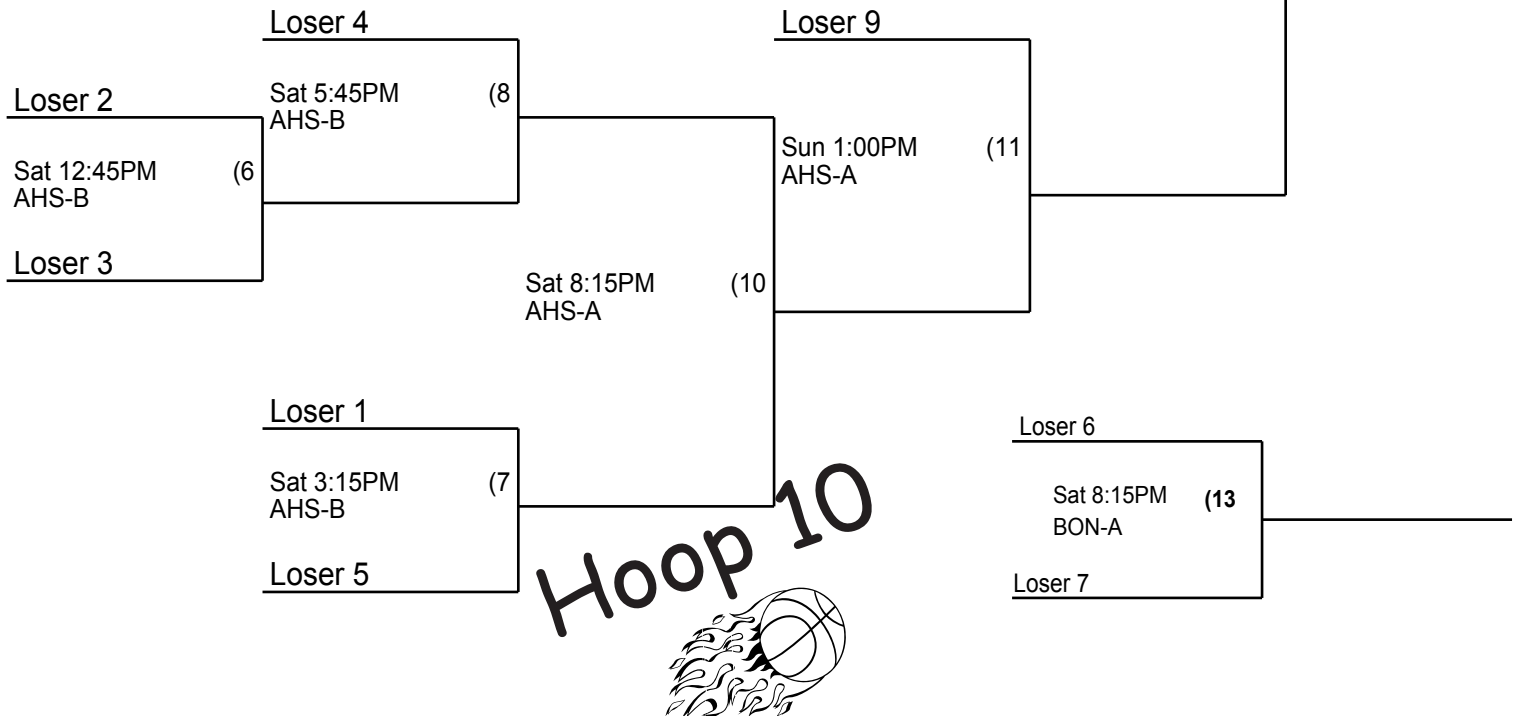

Coaches must check their team in prior to their first game. Check in will take place at the admission table of the gym your team plays their first game in.

Varsity Girls

WAIT! That may not have been your last game of the day! Check day and time info thoroughly before you leave! Don't miss your game! Talk with a Hoop 10 representative before you leave for the day.