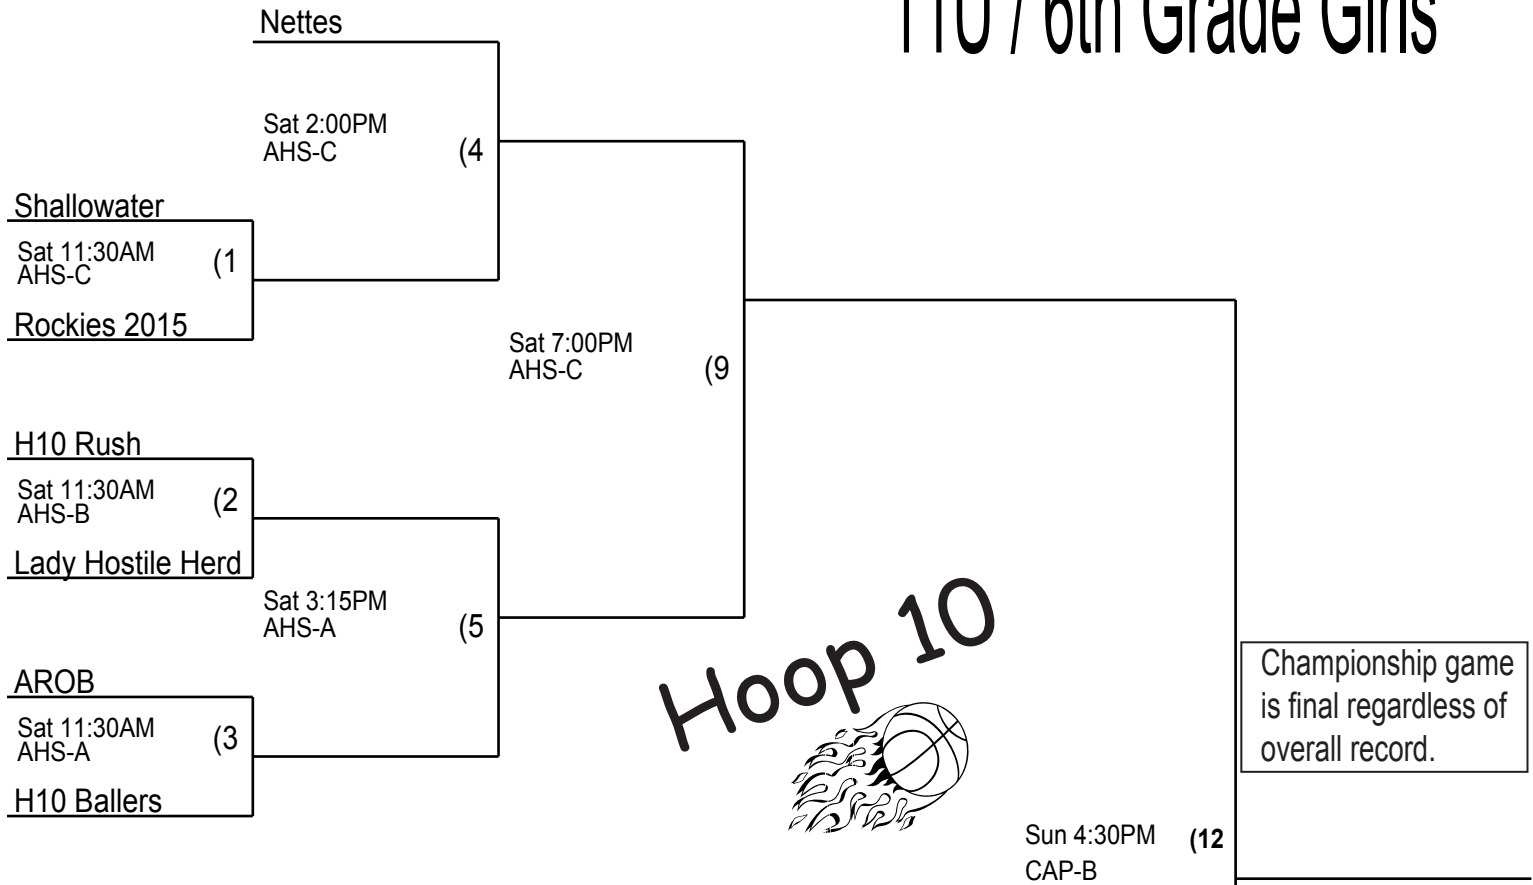

Coaches must check their team in prior to their first game. Check in will take place at the admission table of the gym your team plays their first game in.

11U / 6th Grade Girls