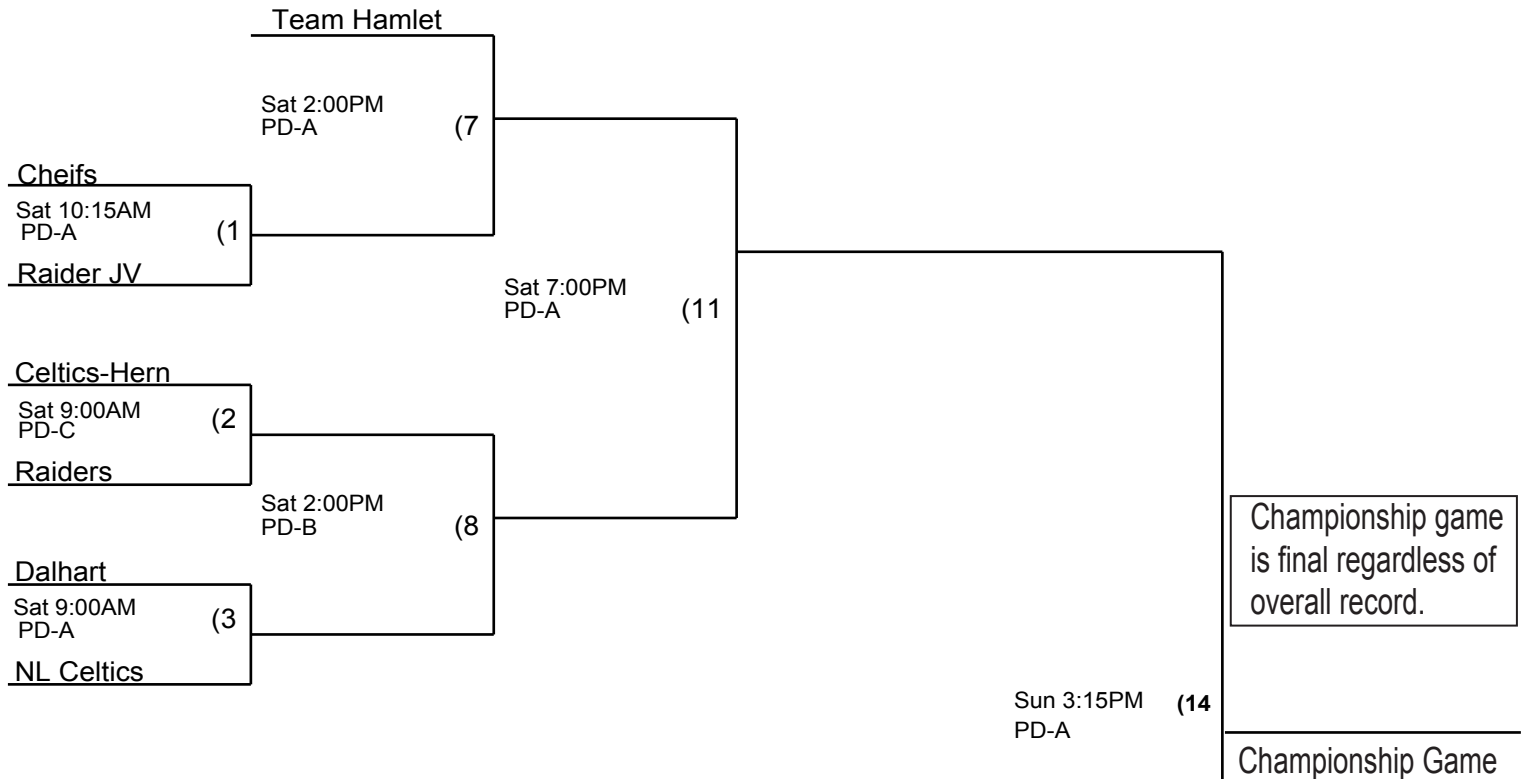

Coaches must check their team in prior to their first game. Check in will take place at the admission table of the gym your team plays their first game in.

Varsity Boys

WAIT! That may not have been your last game of the day! Check day and time info thoroughly before you leave! Don't miss your game! Talk with a Hoop 10 representative before you leave for the day.