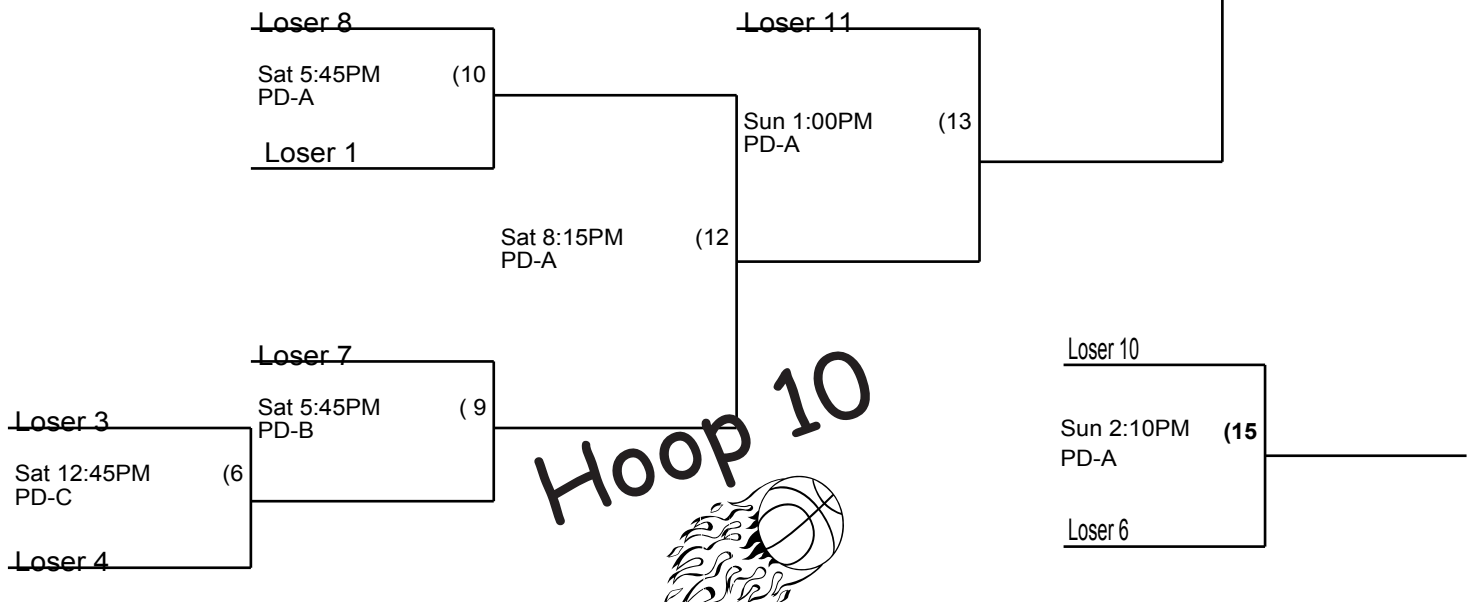

Coaches must check their team in prior to their first game. Check in will take place at the admission table of the gym your team plays their first game in.

Varsity Boys

WAIT! That may not have been your last game of the day! Check day and time info thoroughly before you leave! Don't miss your game! Talk with a Hoop 10 representative before you leave for the day.