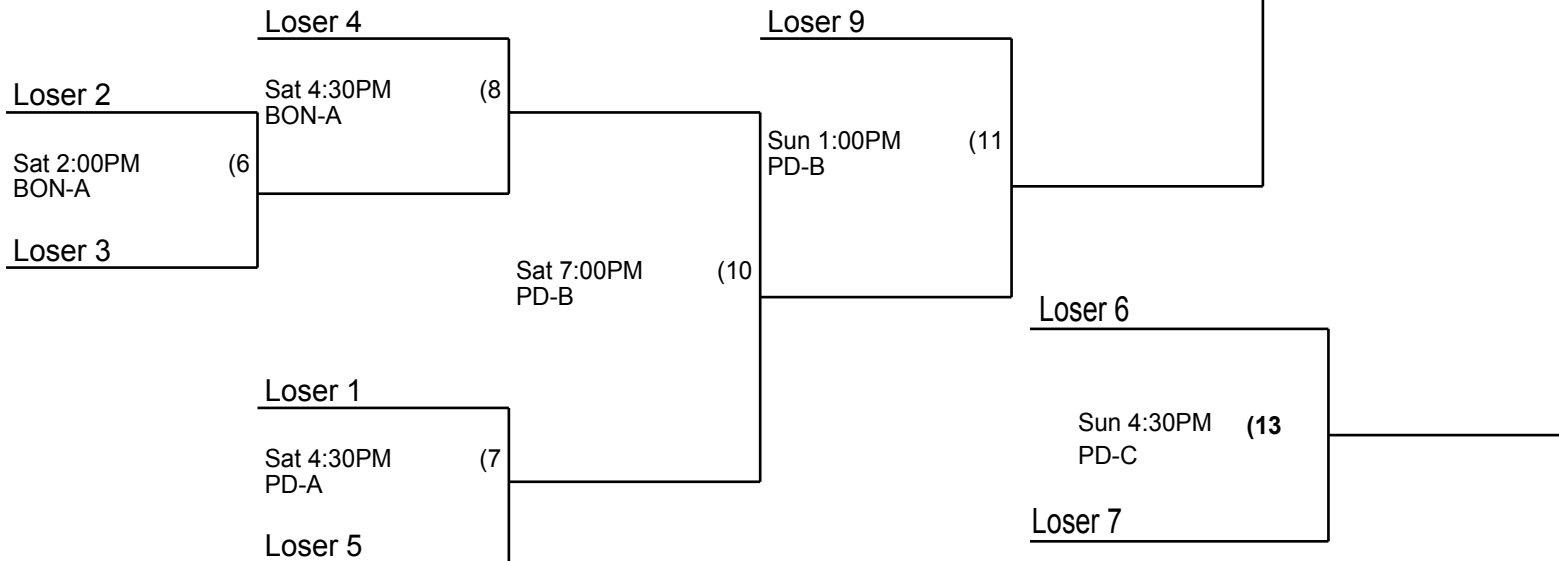

Coaches must check their team in prior to their first game. Check in will take place at the admission table of the gym your team plays their first game in.

7th Boys

WAIT! That may not have been your last game of the day! Check day and time info thoroughly before you leave! Don't miss your game! Talk with a Hoop 10 representative before you leave for the day.