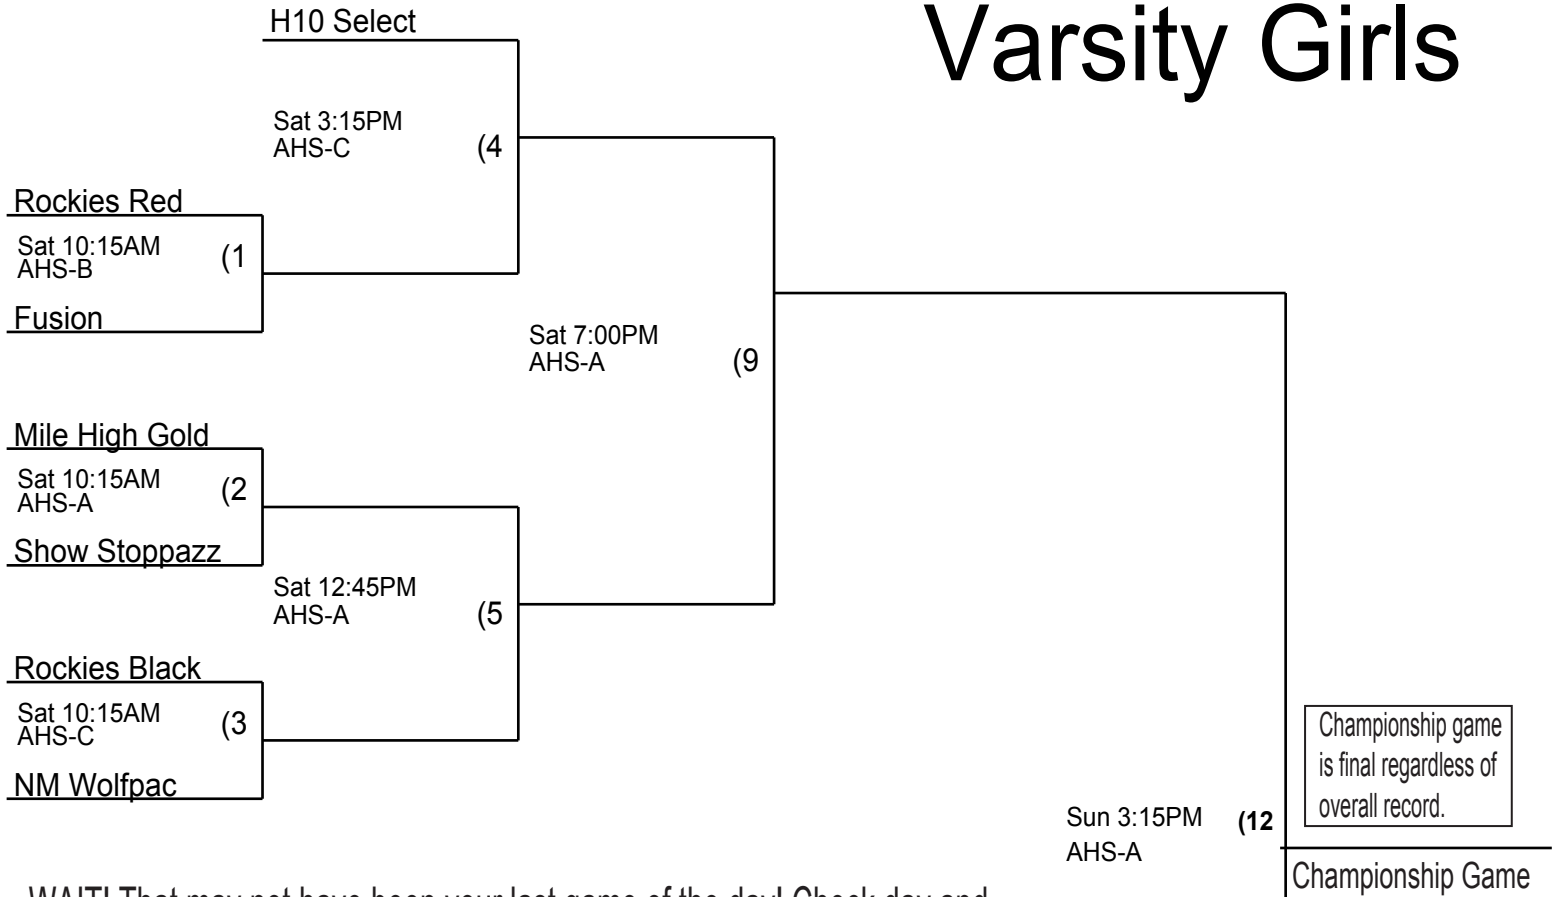

Coaches must check their team in prior to their first game. Check in will take place at the admission table of the gym your team plays their first game in.

Varsity Girls

WAIT! That may not have been your last game of the day! Check day and time info thoroughly before you leave! Don't miss your game! Talk with a Hoop 10 representative before you leave for the day.