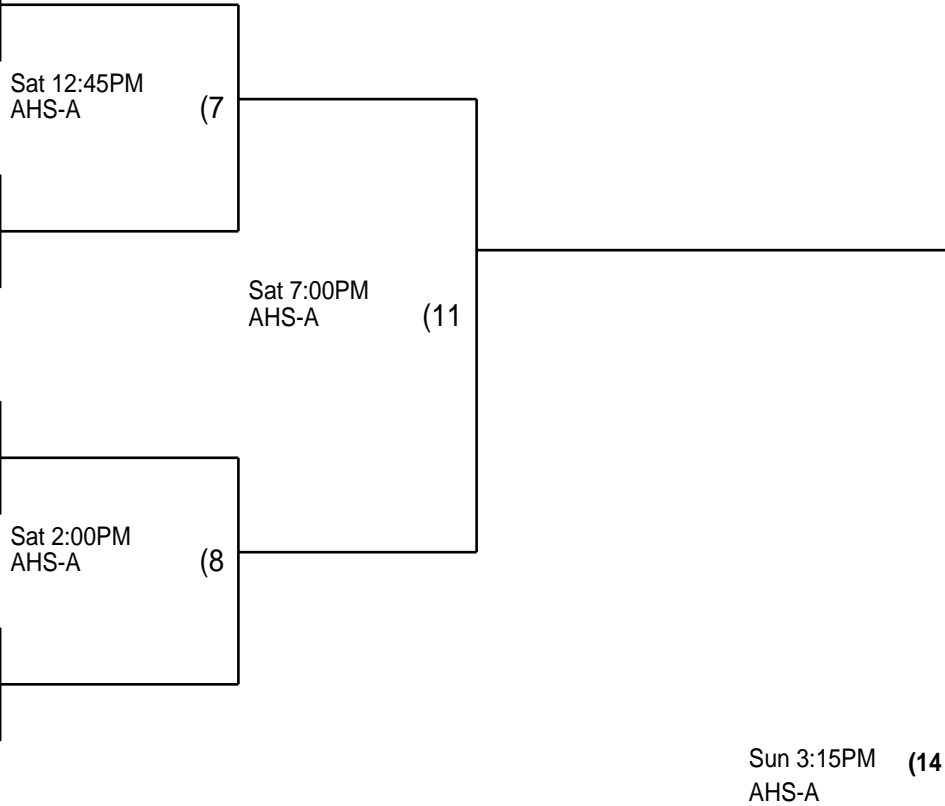

Comets

Sat 9:00AM
AHS-A (2)
H10 Elite

'09 All Stars

Sat 10:15AM
AHS-C (3)
H10 Force

Fusion

Sat 9:00AM
AHS-C (4)
H10 Select

Championship game is final regardless of overall record.

Championship Game