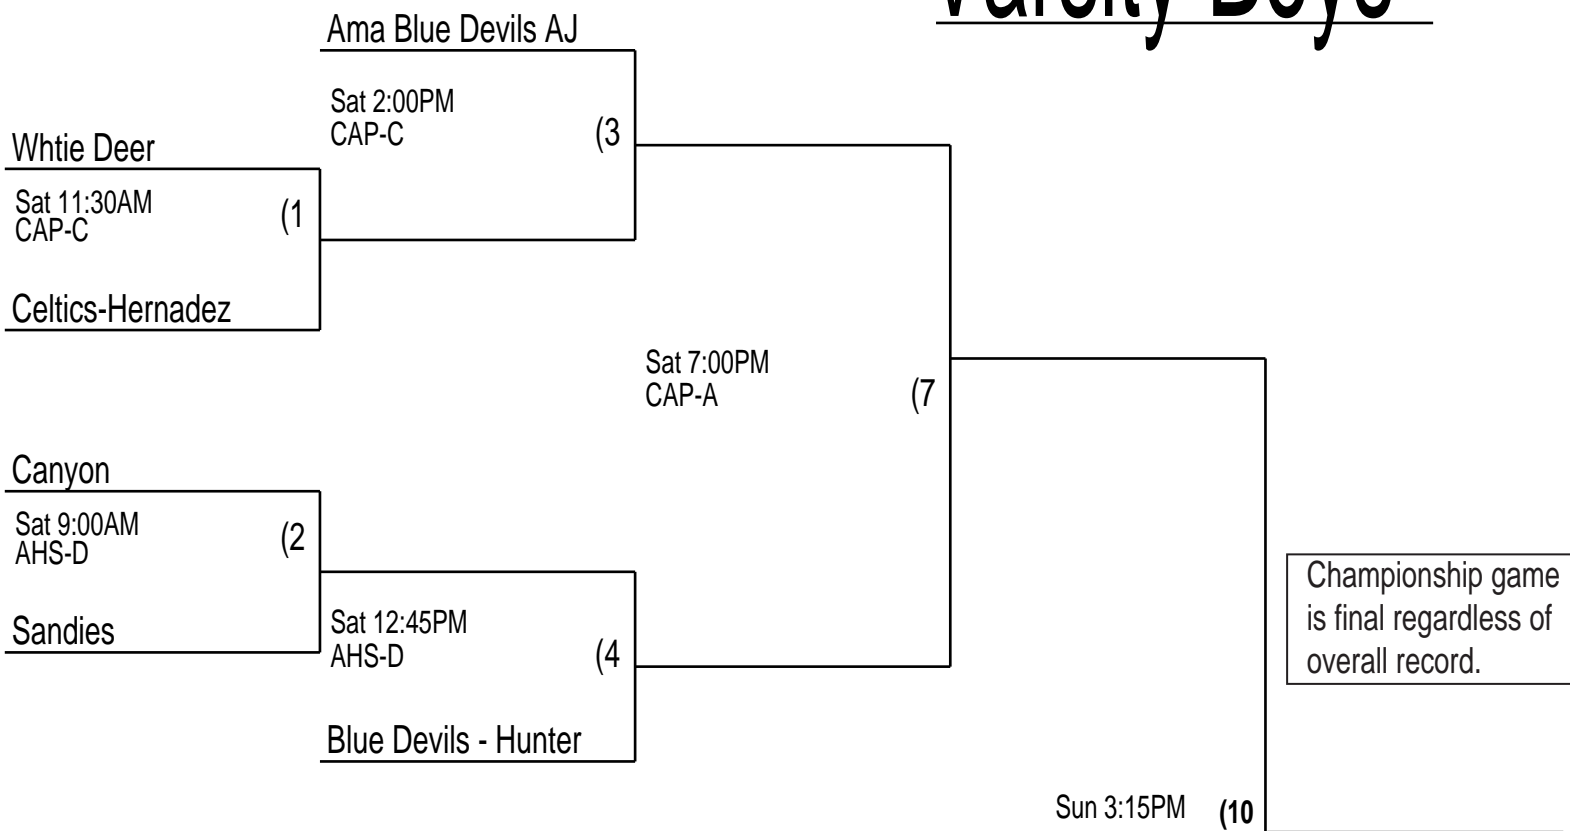

Coaches must check their team in prior to their first game. Check in will take place at the admission table of the gym your team plays their first game in.

Varsity Boys

WAIT! That may not have been your last game of the day! Check day and time info thoroughly before you leave! Don't miss your game! Talk with a Hoop 10 representative before you leave for the day.