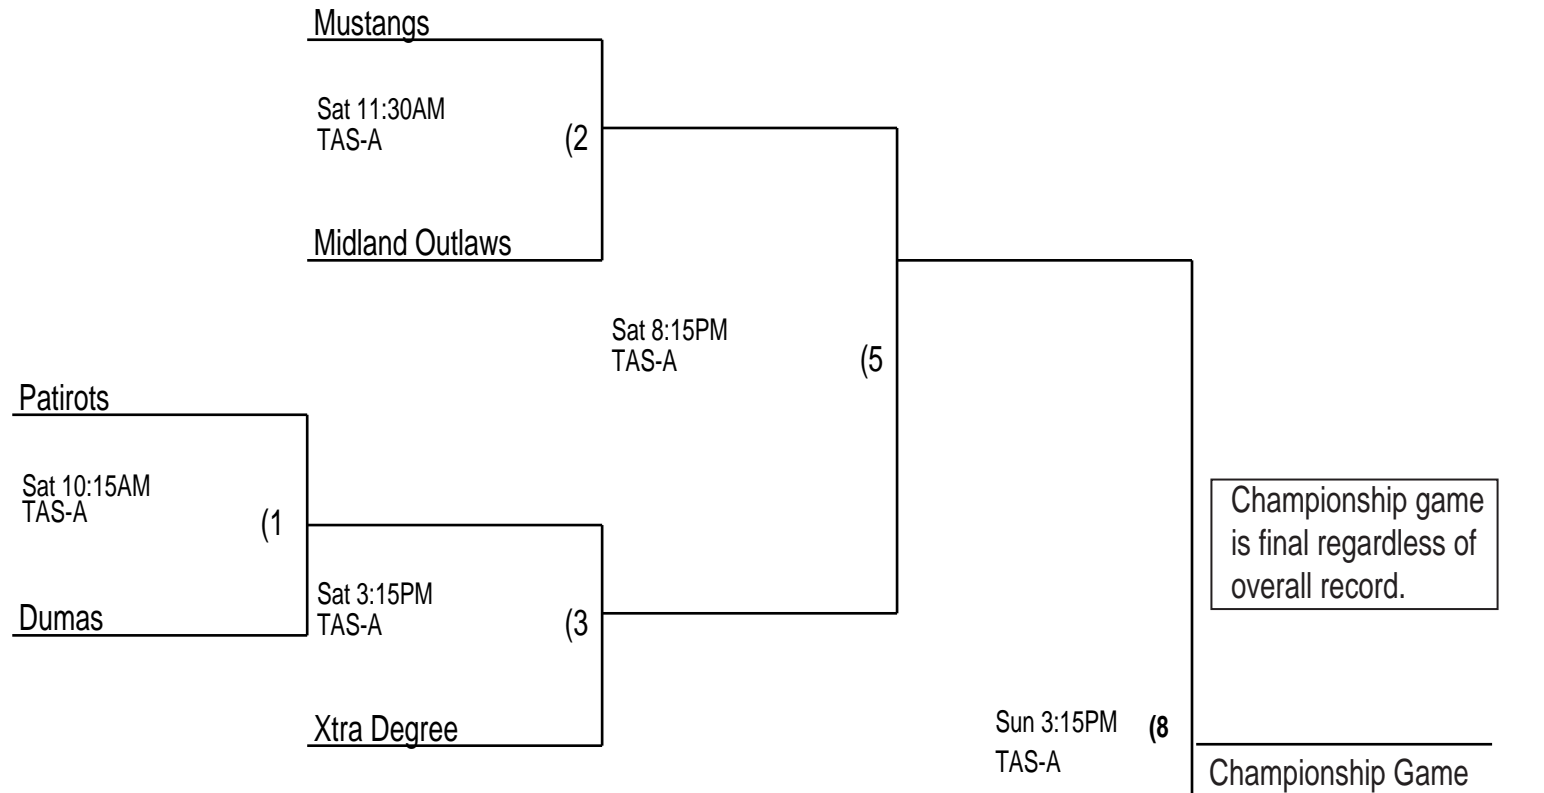

Coaches must check their team in prior to their first game. Check in will take place at the admission table of the gym your team plays their first game in.

# JV Girls

WAIT! That may not have been your last game of the day! Check day and time info thoroughly before you leave! Don't miss your game! Talk with a Hoop 10 representative before you leave for the day.