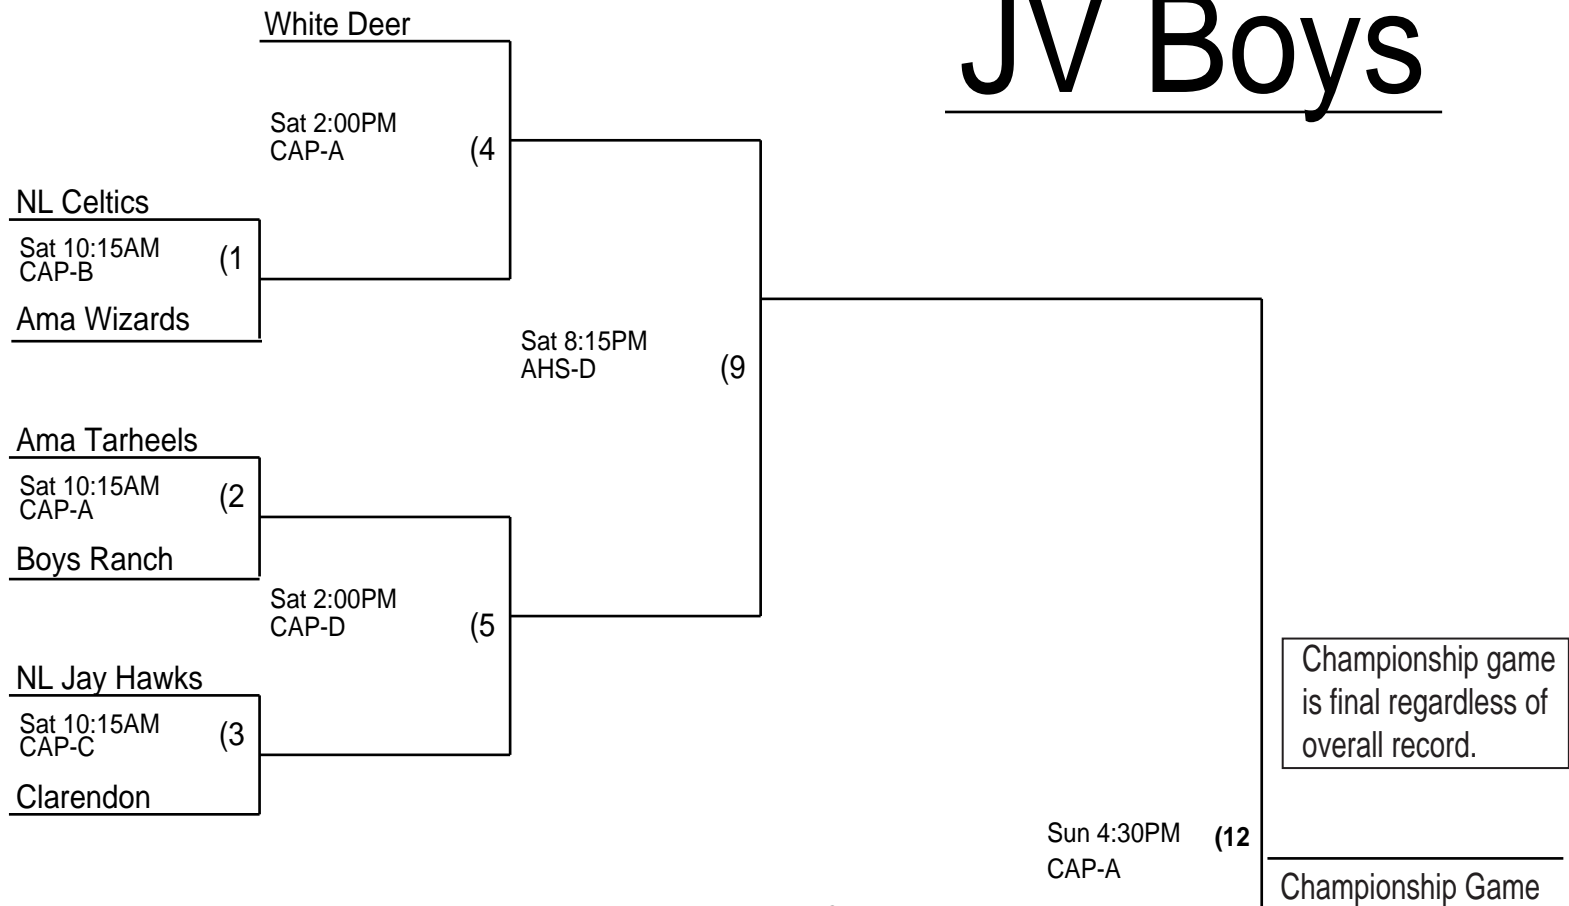

Coaches must check their team in prior to their first game. Check in will take place at the admission table of the gym your team plays their first game in.

JV Boys

WAIT! That may not have been your last game of the day! Check day and time info thoroughly before you leave! Don't miss your game! Talk with a Hoop 10 representative before you leave for the day.