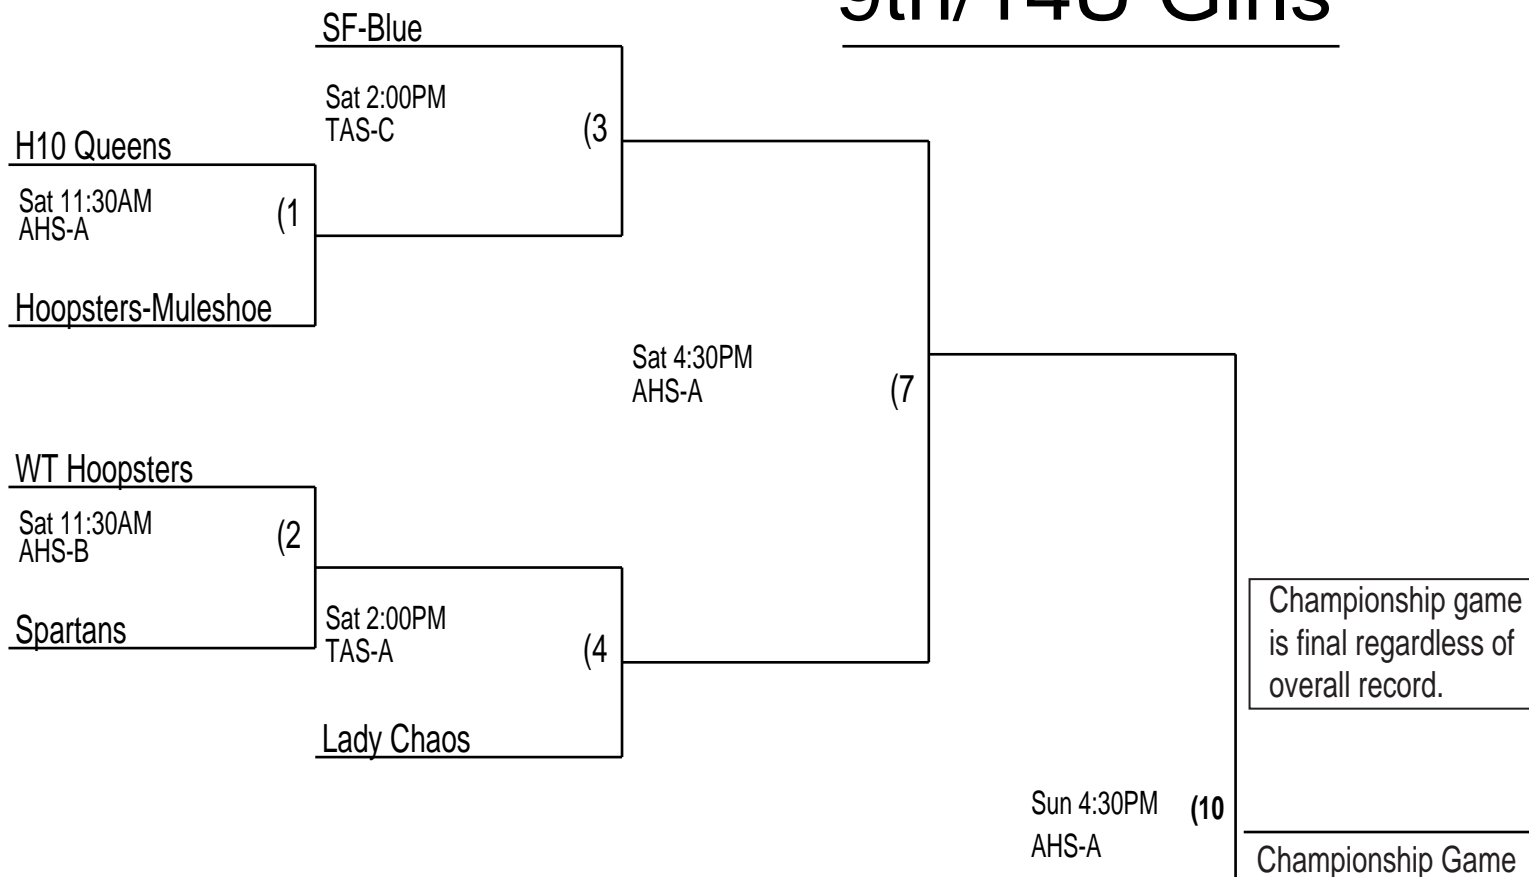

Coaches must check their team in prior to their first game. Check in will take place at the admission table of the gym your team plays their first game in.

9th/14U Girls

WAIT! That may not have been your last game of the day! Check day and time info thoroughly before you leave! Don't miss your game! Talk with a Hoop 10 representative before you leave for the day.