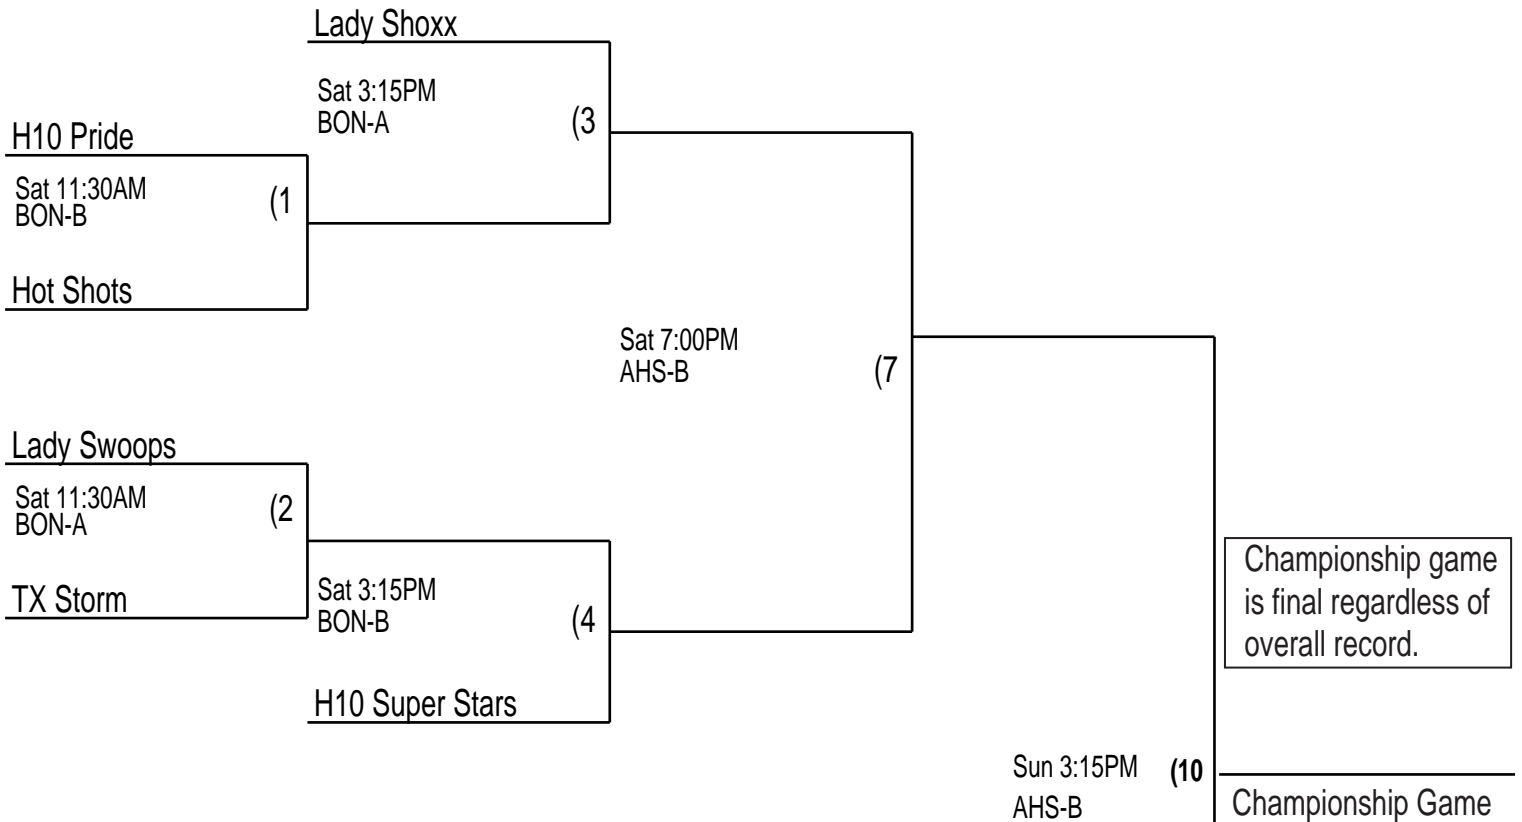

Coaches must check their team in prior to their first game. Check in will take place at the admission table of the gym your team plays their first game in.

# 13u/8th Girls

WAIT! That may not have been your last game of the day! Check day and time info thoroughly before you leave! Don't miss your game! Talk with a Hoop 10 representative before you leave for the day.