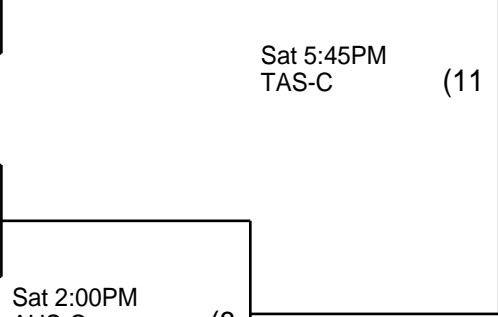

## Blazers

Sat 10:15AM  
BON-C (2)  
TX Lady Ballers

## Plv Lady Elite

Sat 10:15AM  
BON-A (3)  
SF-White

## Ama Xtreme

Sat 10:15AM  
AHS-A (4)  
H10 Ballers

Championship game is final regardless of overall record.

Championship Game

WAIT! That may not have been your last game of the day! Check day and time info thoroughly before you leave! Don't miss your game! Talk with a Hoop 10 representative before you leave for the day.