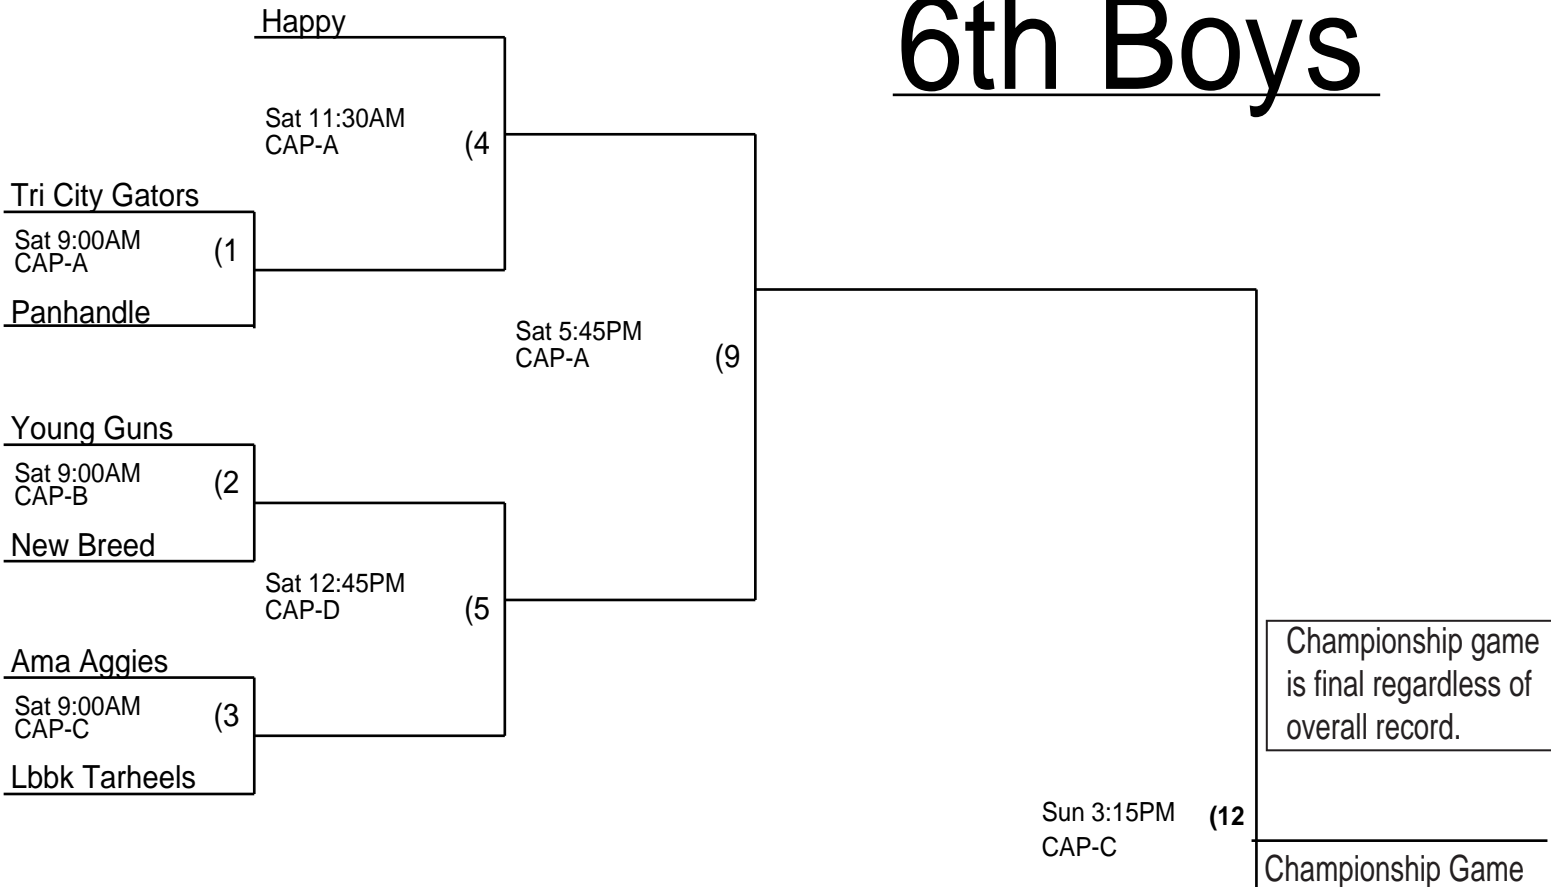

Coaches must check their team in prior to their first game. Check in will take place at the admission table of the gym your team plays their first game in.

6th Boys

WAIT! That may not have been your last game of the day! Check day and time info thoroughly before you leave! Don't miss your game! Talk with a Hoop 10 representative before you leave for the day.