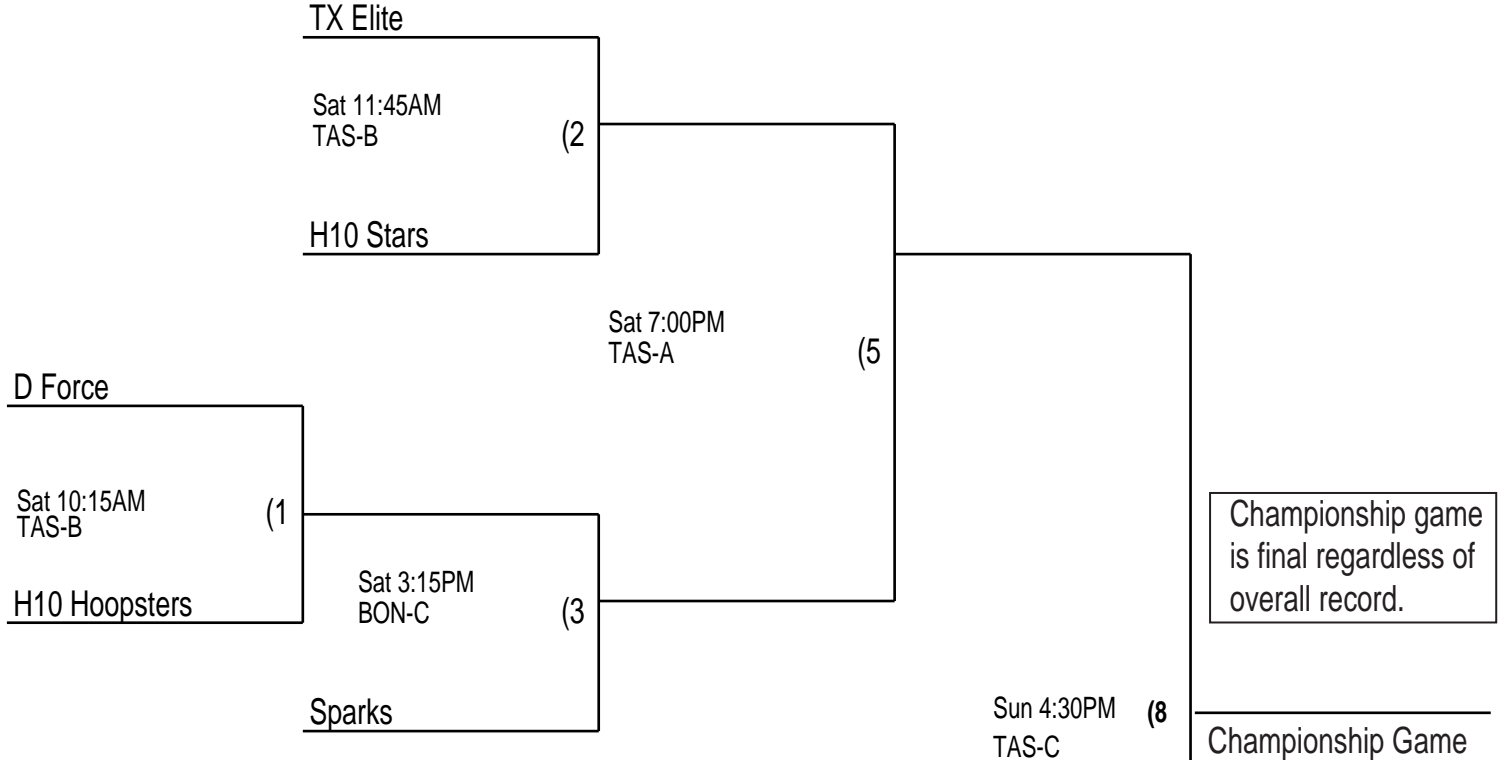

Coaches must check their team in prior to their first game. Check in will take place at the admission table of the gym your team plays their first game in.

3rd/8U Girls

WAIT! That may not have been your last game of the day! Check day and time info thoroughly before you leave! Don't miss your game! Talk with a Hoop 10 representative before you leave for the day.