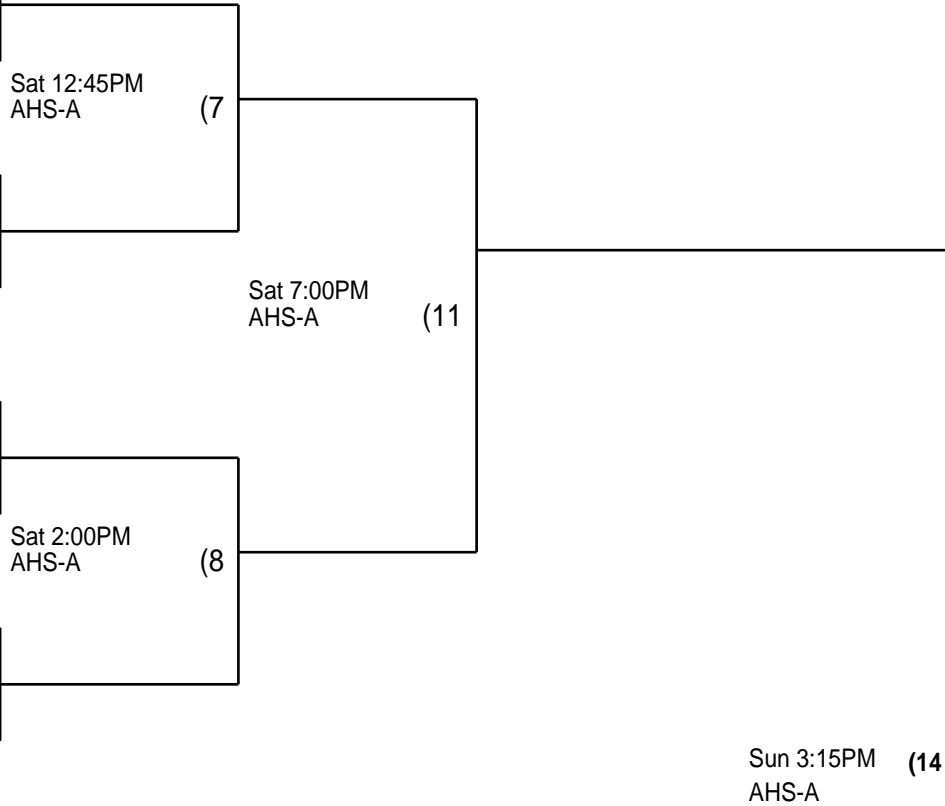

Coaches must check their team in prior to their first game. Check in will take place at the admission table of the gym your team plays their first game in.

Varsity Girls

Limited Edition

Sat 9:00AM
AHS-B (1)
H10 SNA

Comets

Sat 9:00AM
AHS-A (2)
H10 Elite

'09 All Stars

Sat 10:15AM
AHS-C (3)
H10 Force

Fusion

Sat 9:00AM
AHS-C (4)
H10 Select

Championship game is final regardless of overall record.

Championship Game

WAIT! That may not have been your last game of the day! Check day and time info thoroughly before you leave! Don't miss your game! Talk with a Hoop 10 representative before you leave for the day.