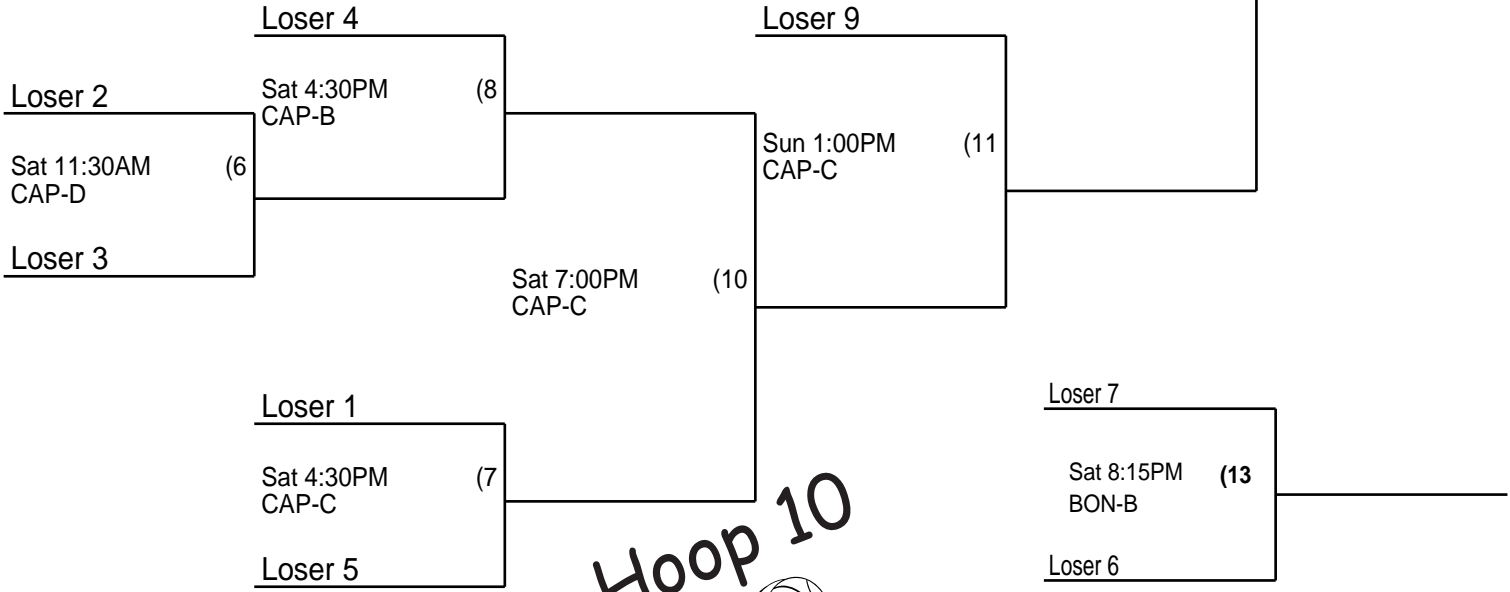

# 6th Boys

Championship game is final regardless of overall record.

WAIT! That may not have been your last game of the day! Check day and time info thoroughly before you leave! Don't miss your game! Talk with a Hoop 10 representative before you leave for the day.