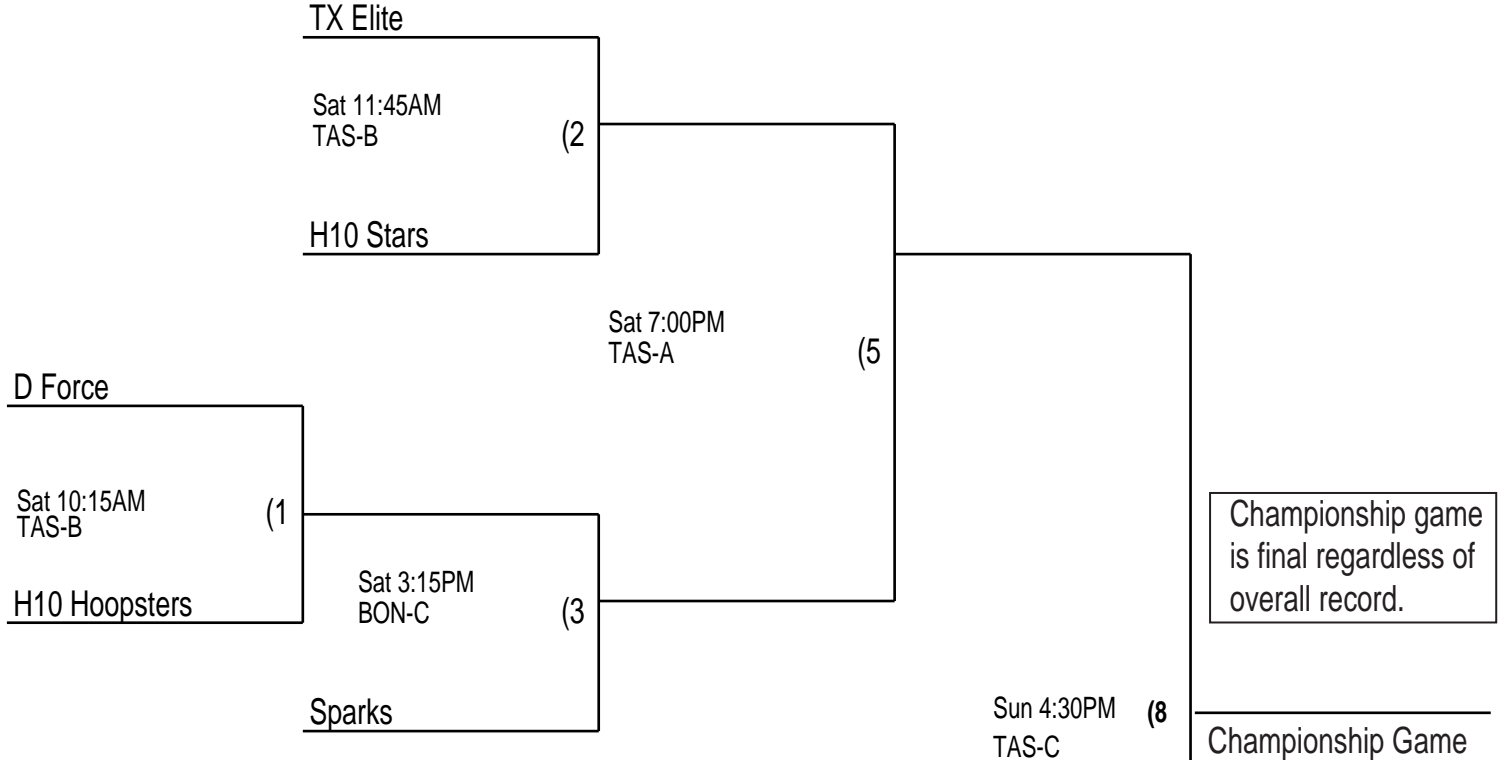

# 3rd/8U Girls

WAIT! That may not have been your last game of the day! Check day and time info thoroughly before you leave! Don't miss your game! Talk with a Hoop 10 representative before you leave for the day.