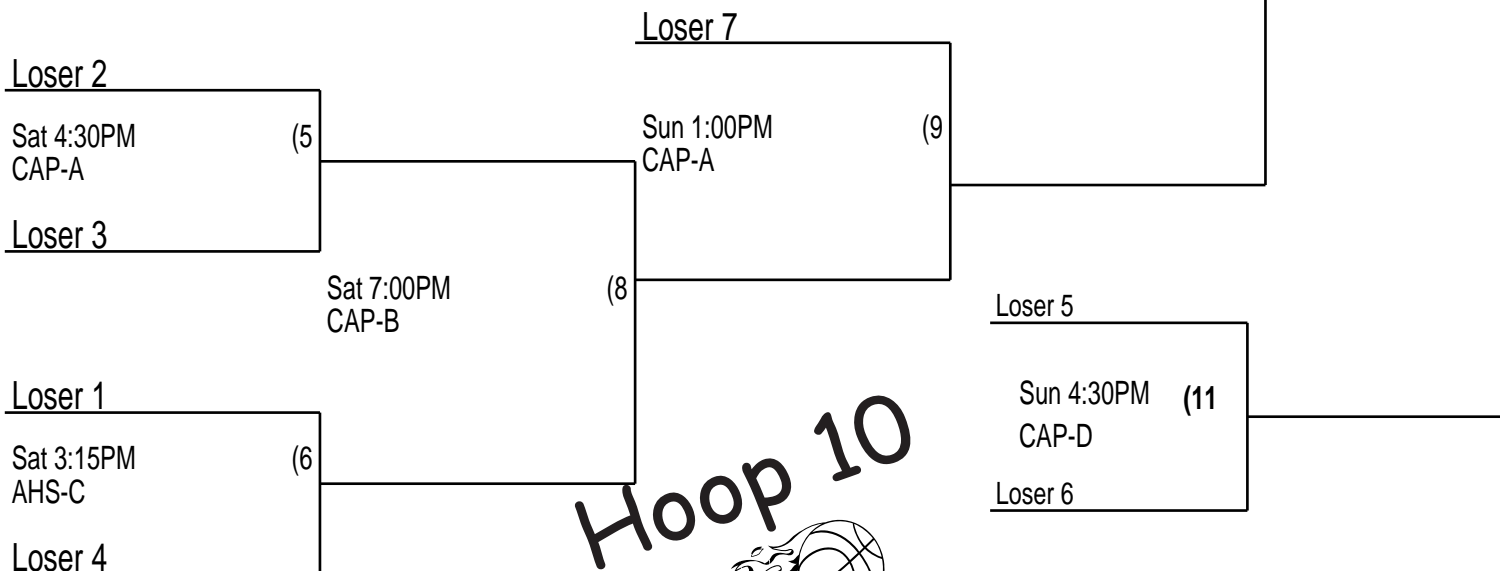

Coaches must check their team in prior to their first game. Check in will take place at the admission table of the gym your team plays their first game in.

Varsity Boys

WAIT! That may not have been your last game of the day! Check day and time info thoroughly before you leave! Don't miss your game! Talk with a Hoop 10 representative before you leave for the day.