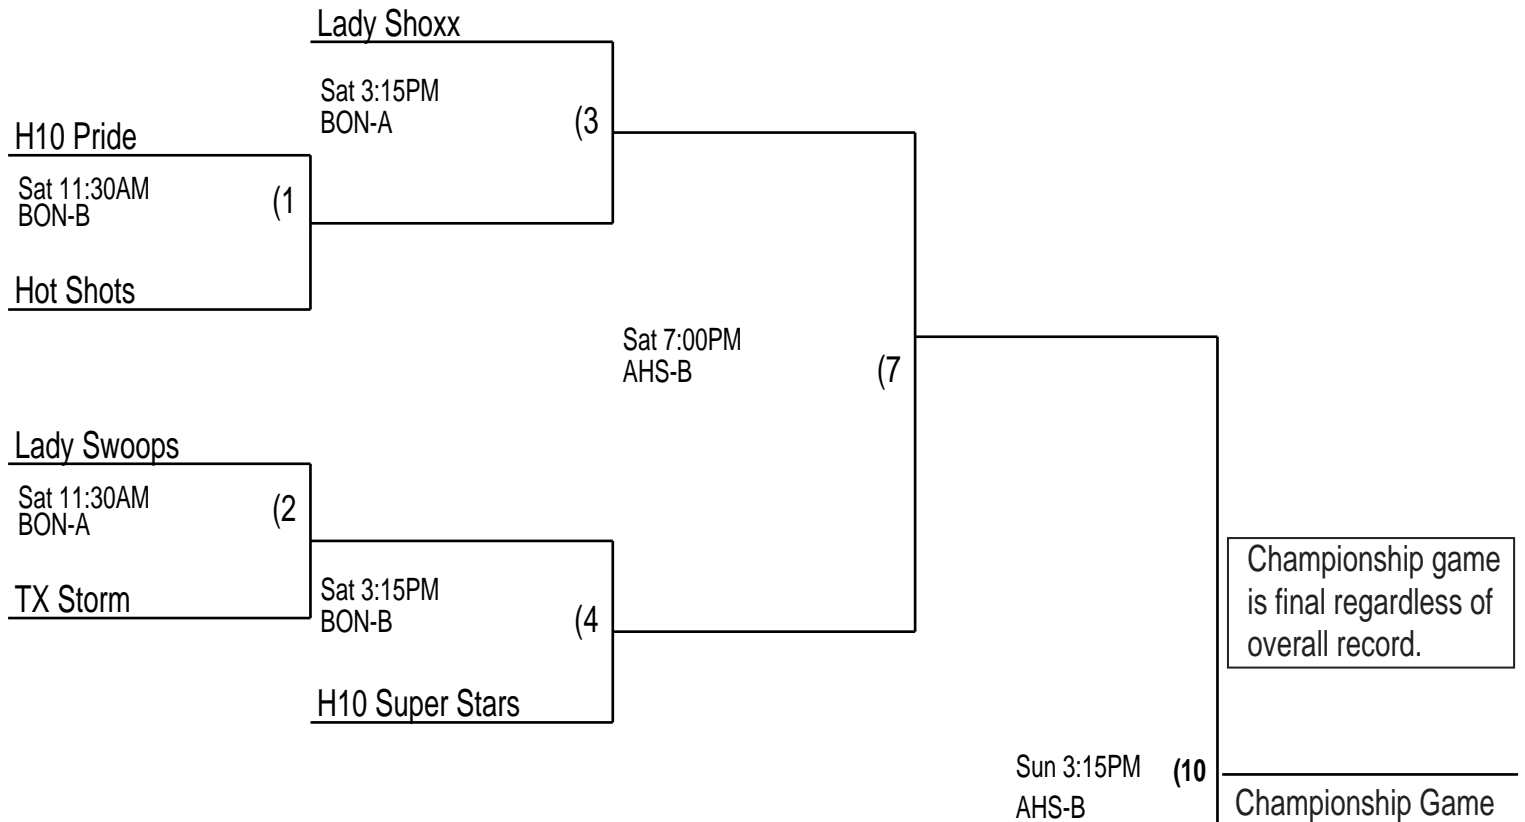

Coaches must check their team in prior to their first game. Check in will take place at the admission table of the gym your team plays their first game in.

13u/8th Girls