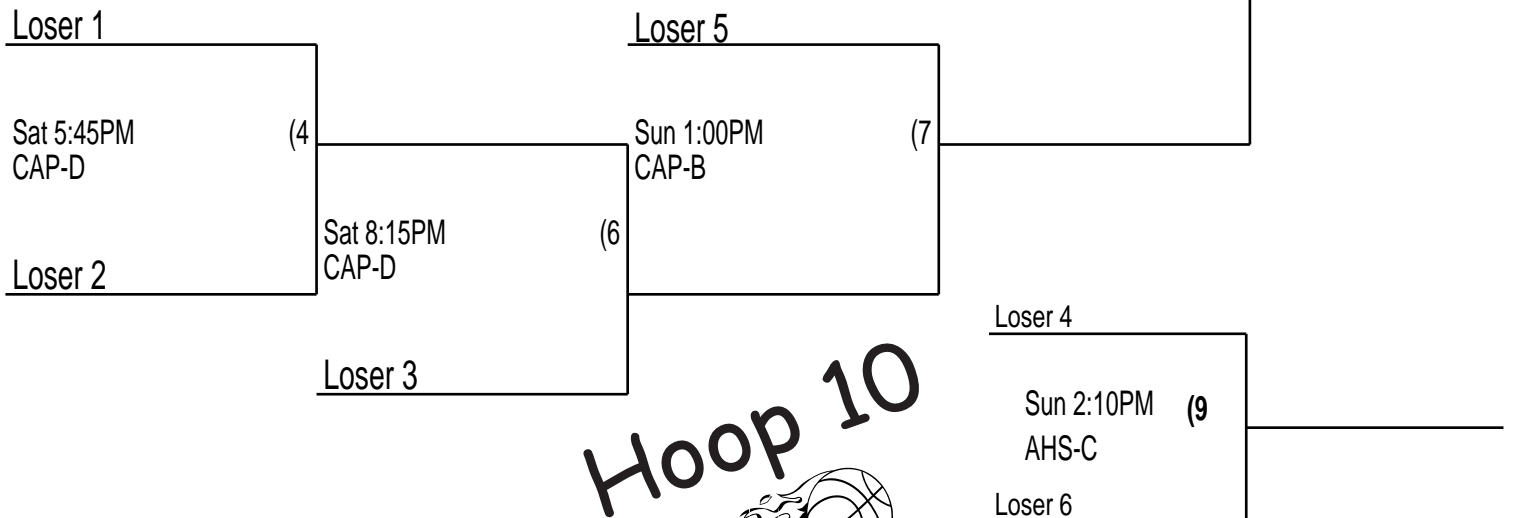

Coaches must check their team in prior to their first game. Check in will take place at the admission table of the gym your team plays their first game in.

7th Boys

WAIT! That may not have been your last game of the day! Check day and time info thoroughly before you leave! Don't miss your game! Talk with a Hoop 10 representative before you leave for the day.