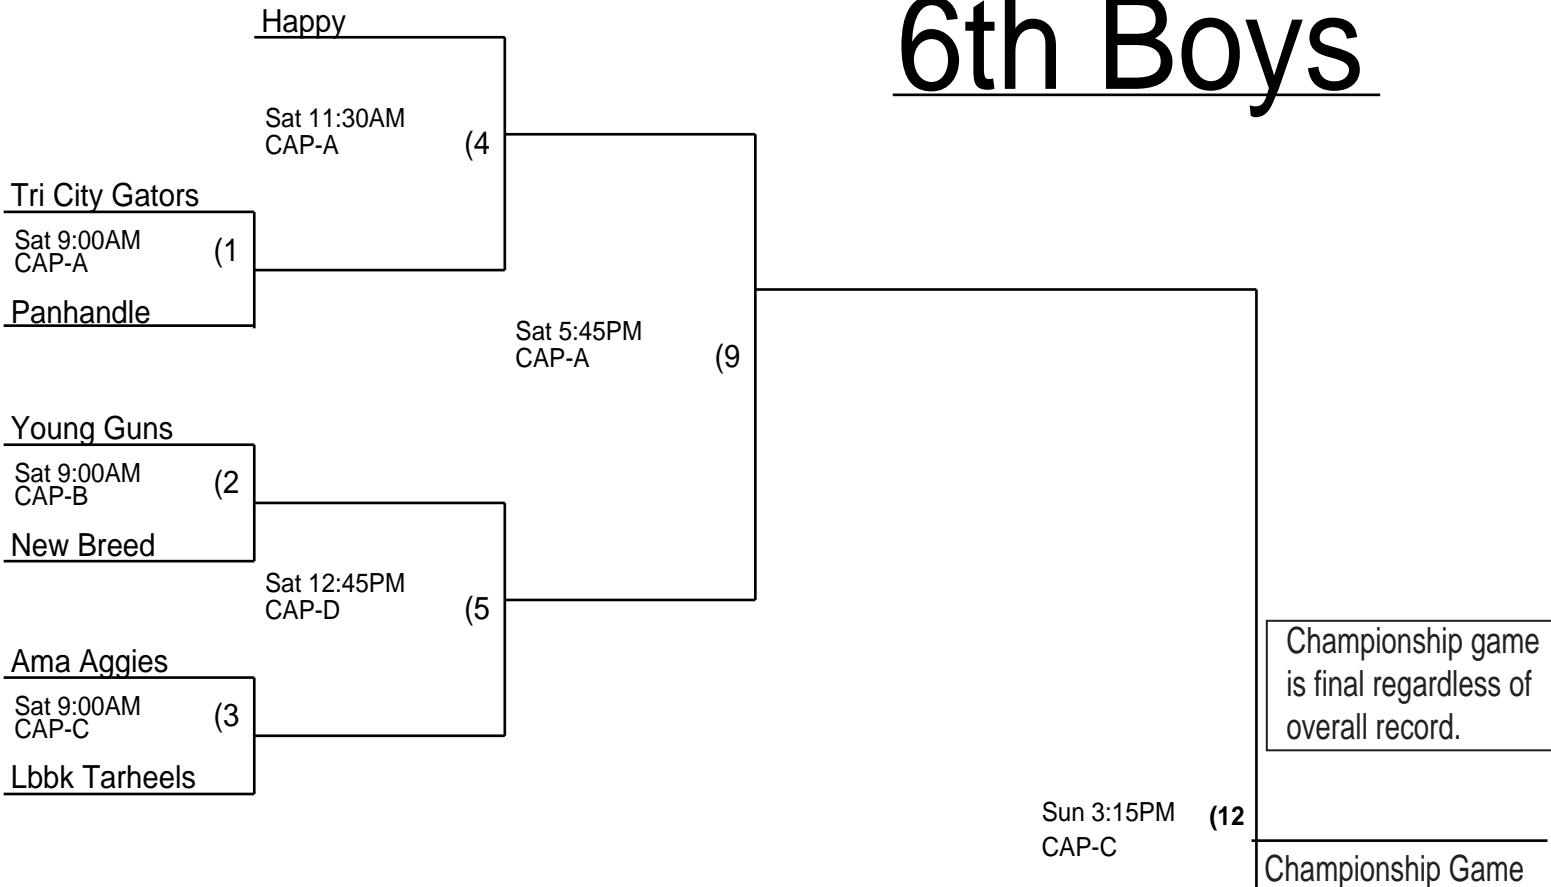

# 6th Boys

Championship game is final regardless of overall record.

WAIT! That may not have been your last game of the day! Check day and time info thoroughly before you leave! Don't miss your game! Talk with a Hoop 10 representative before you leave for the day.