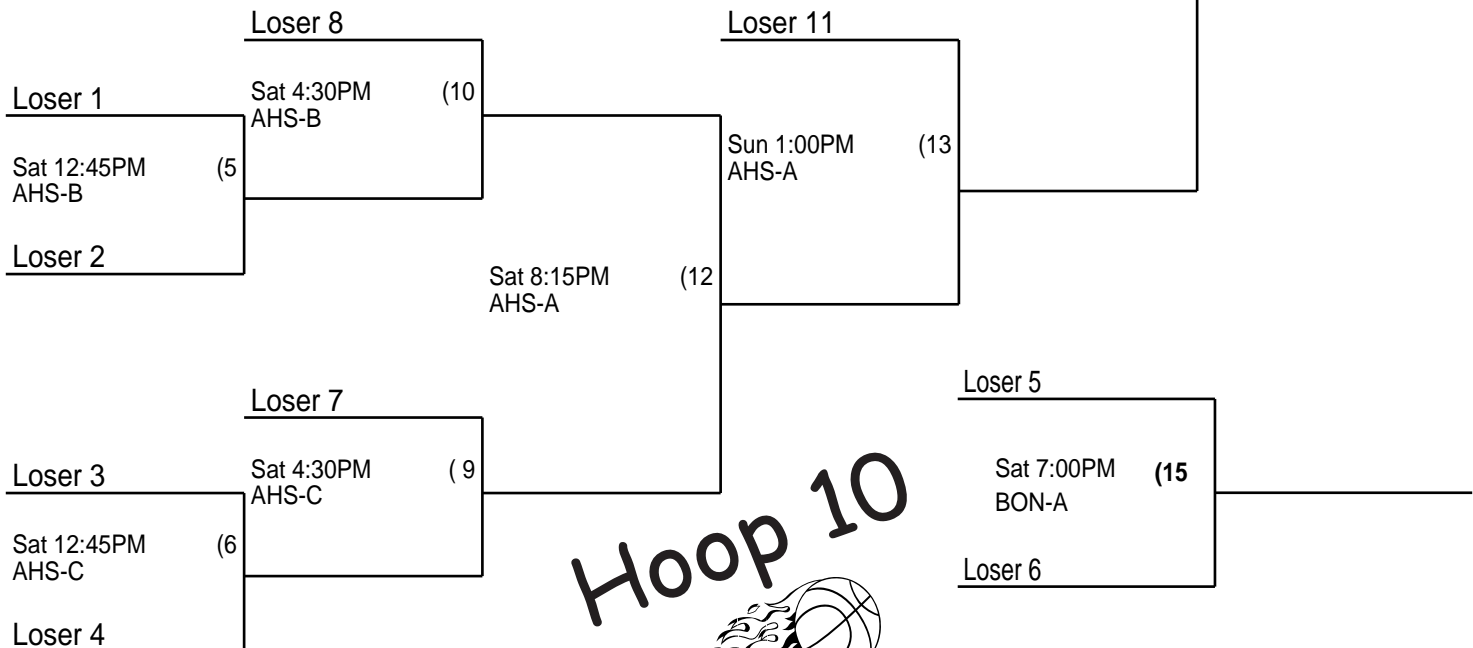

## Fusion

Sat 9:00AM  
AHS-C (4)  
H10 Select

Championship game is final regardless of overall record.

Championship Game

WAIT! That may not have been your last game of the day! Check day and time info thoroughly before you leave! Don't miss your game! Talk with a Hoop 10 representative before you leave for the day.