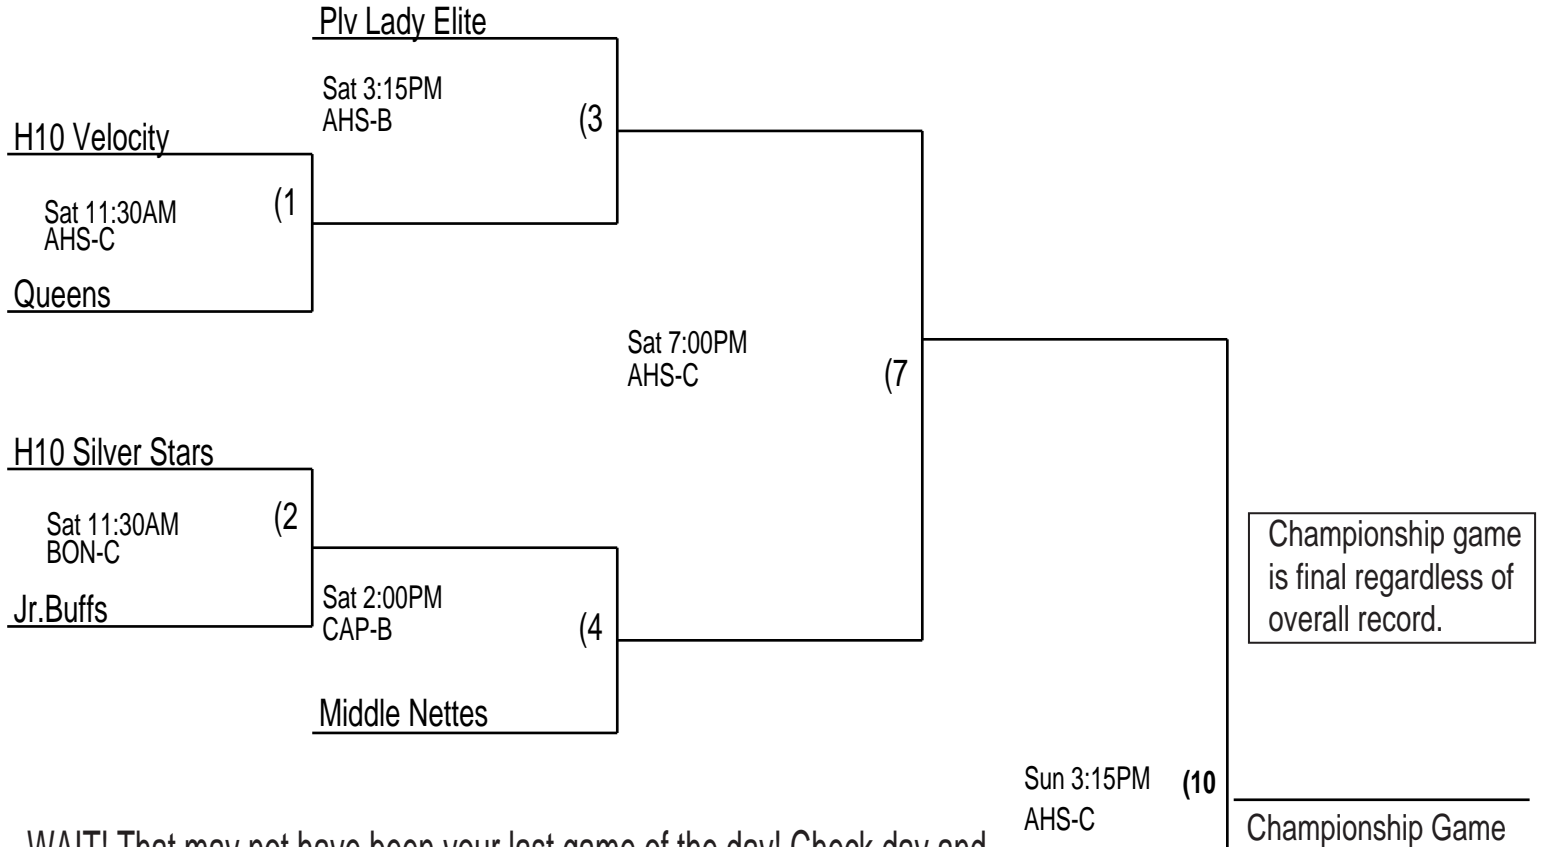

Coaches must check their team in prior to their first game. Check in will take place at the admission table of the gym your team plays their first game in.

5th/10U Girls

WAIT! That may not have been your last game of the day! Check day and time info thoroughly before you leave! Don't miss your game! Talk with a Hoop 10 representative before you leave for the day.