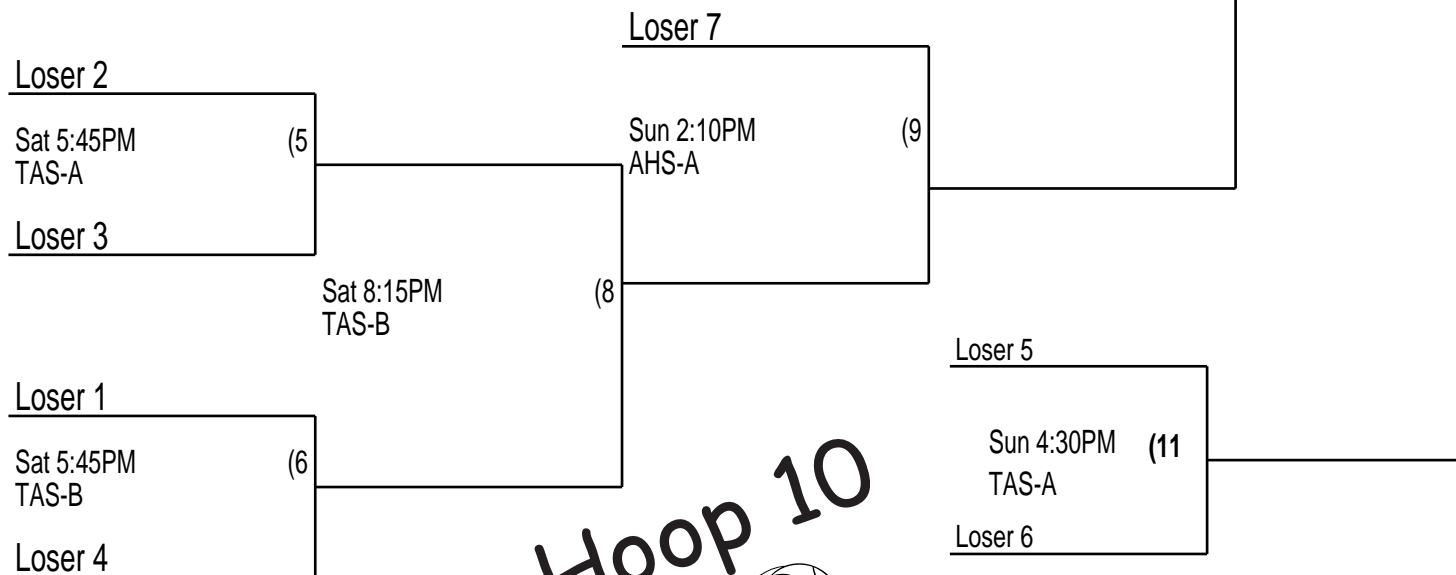

Coaches must check their team in prior to their first game. Check in will take place at the admission table of the gym your team plays their first game in.

9th/14U Girls

WAIT! That may not have been your last game of the day! Check day and time info thoroughly before you leave! Don't miss your game! Talk with a Hoop 10 representative before you leave for the day.