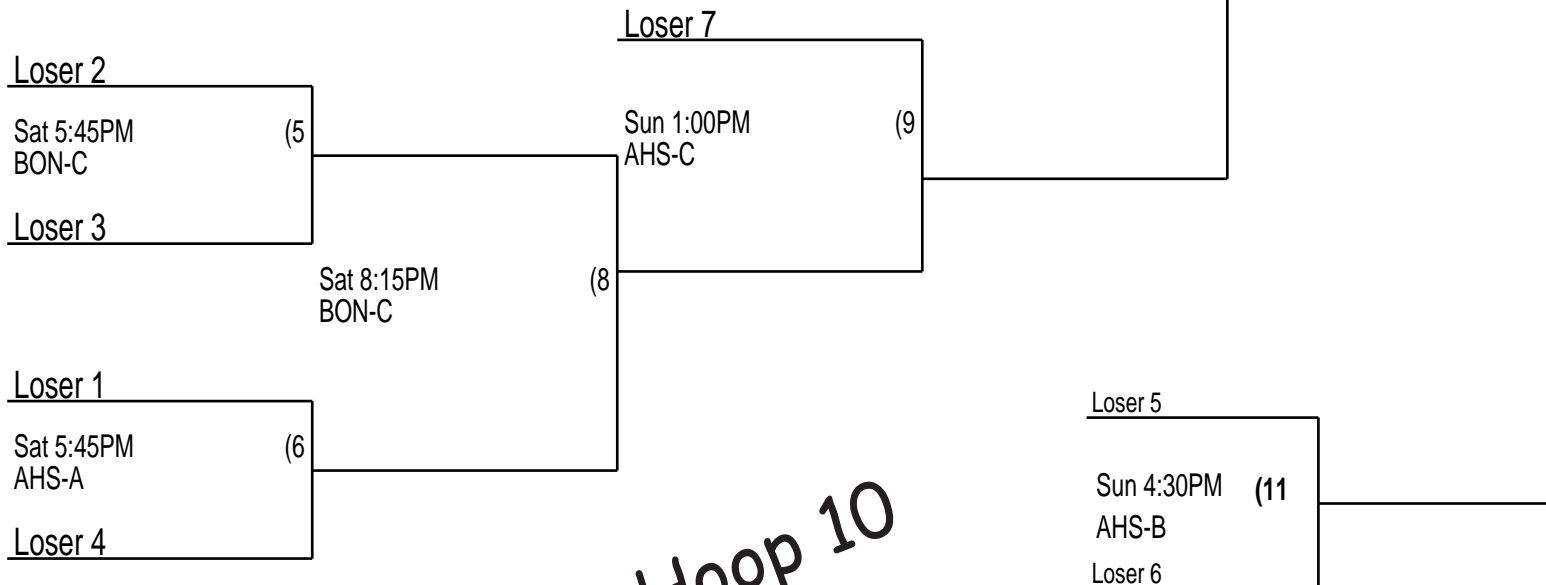

Coaches must check their team in prior to their first game. Check in will take place at the admission table of the gym your team plays their first game in.

5th/10U Girls

WAIT! That may not have been your last game of the day! Check day and time info thoroughly before you leave! Don't miss your game! Talk with a Hoop 10 representative before you leave for the day.