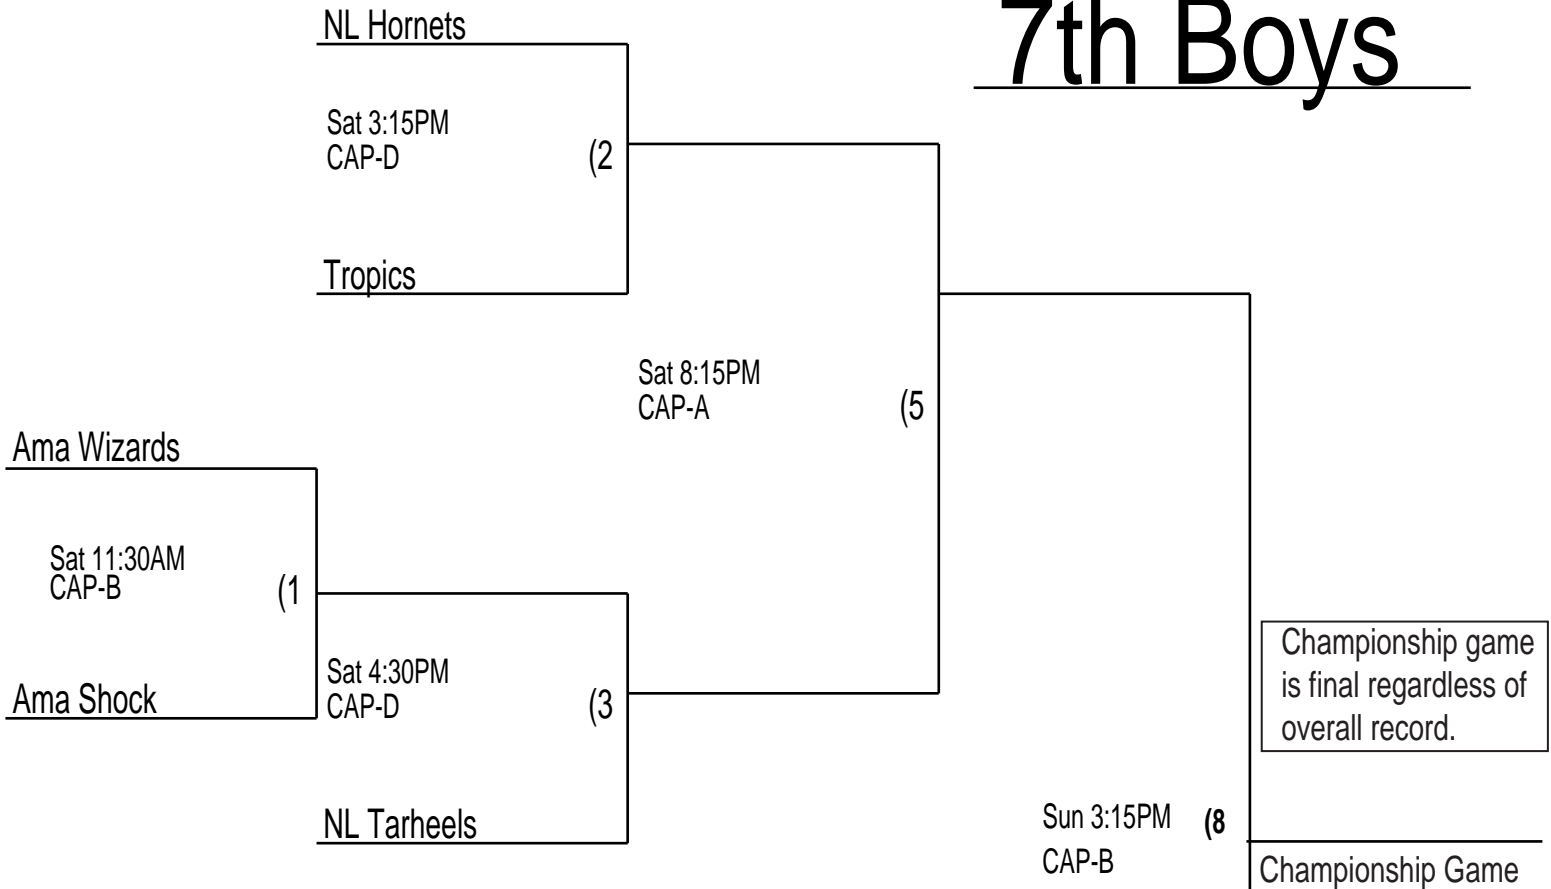

Coaches must check their team in prior to their first game. Check in will take place at the admission table of the gym your team plays their first game in.

7th Boys

WAIT! That may not have been your last game of the day! Check day and time info thoroughly before you leave! Don't miss your game! Talk with a Hoop 10 representative before you leave for the day.