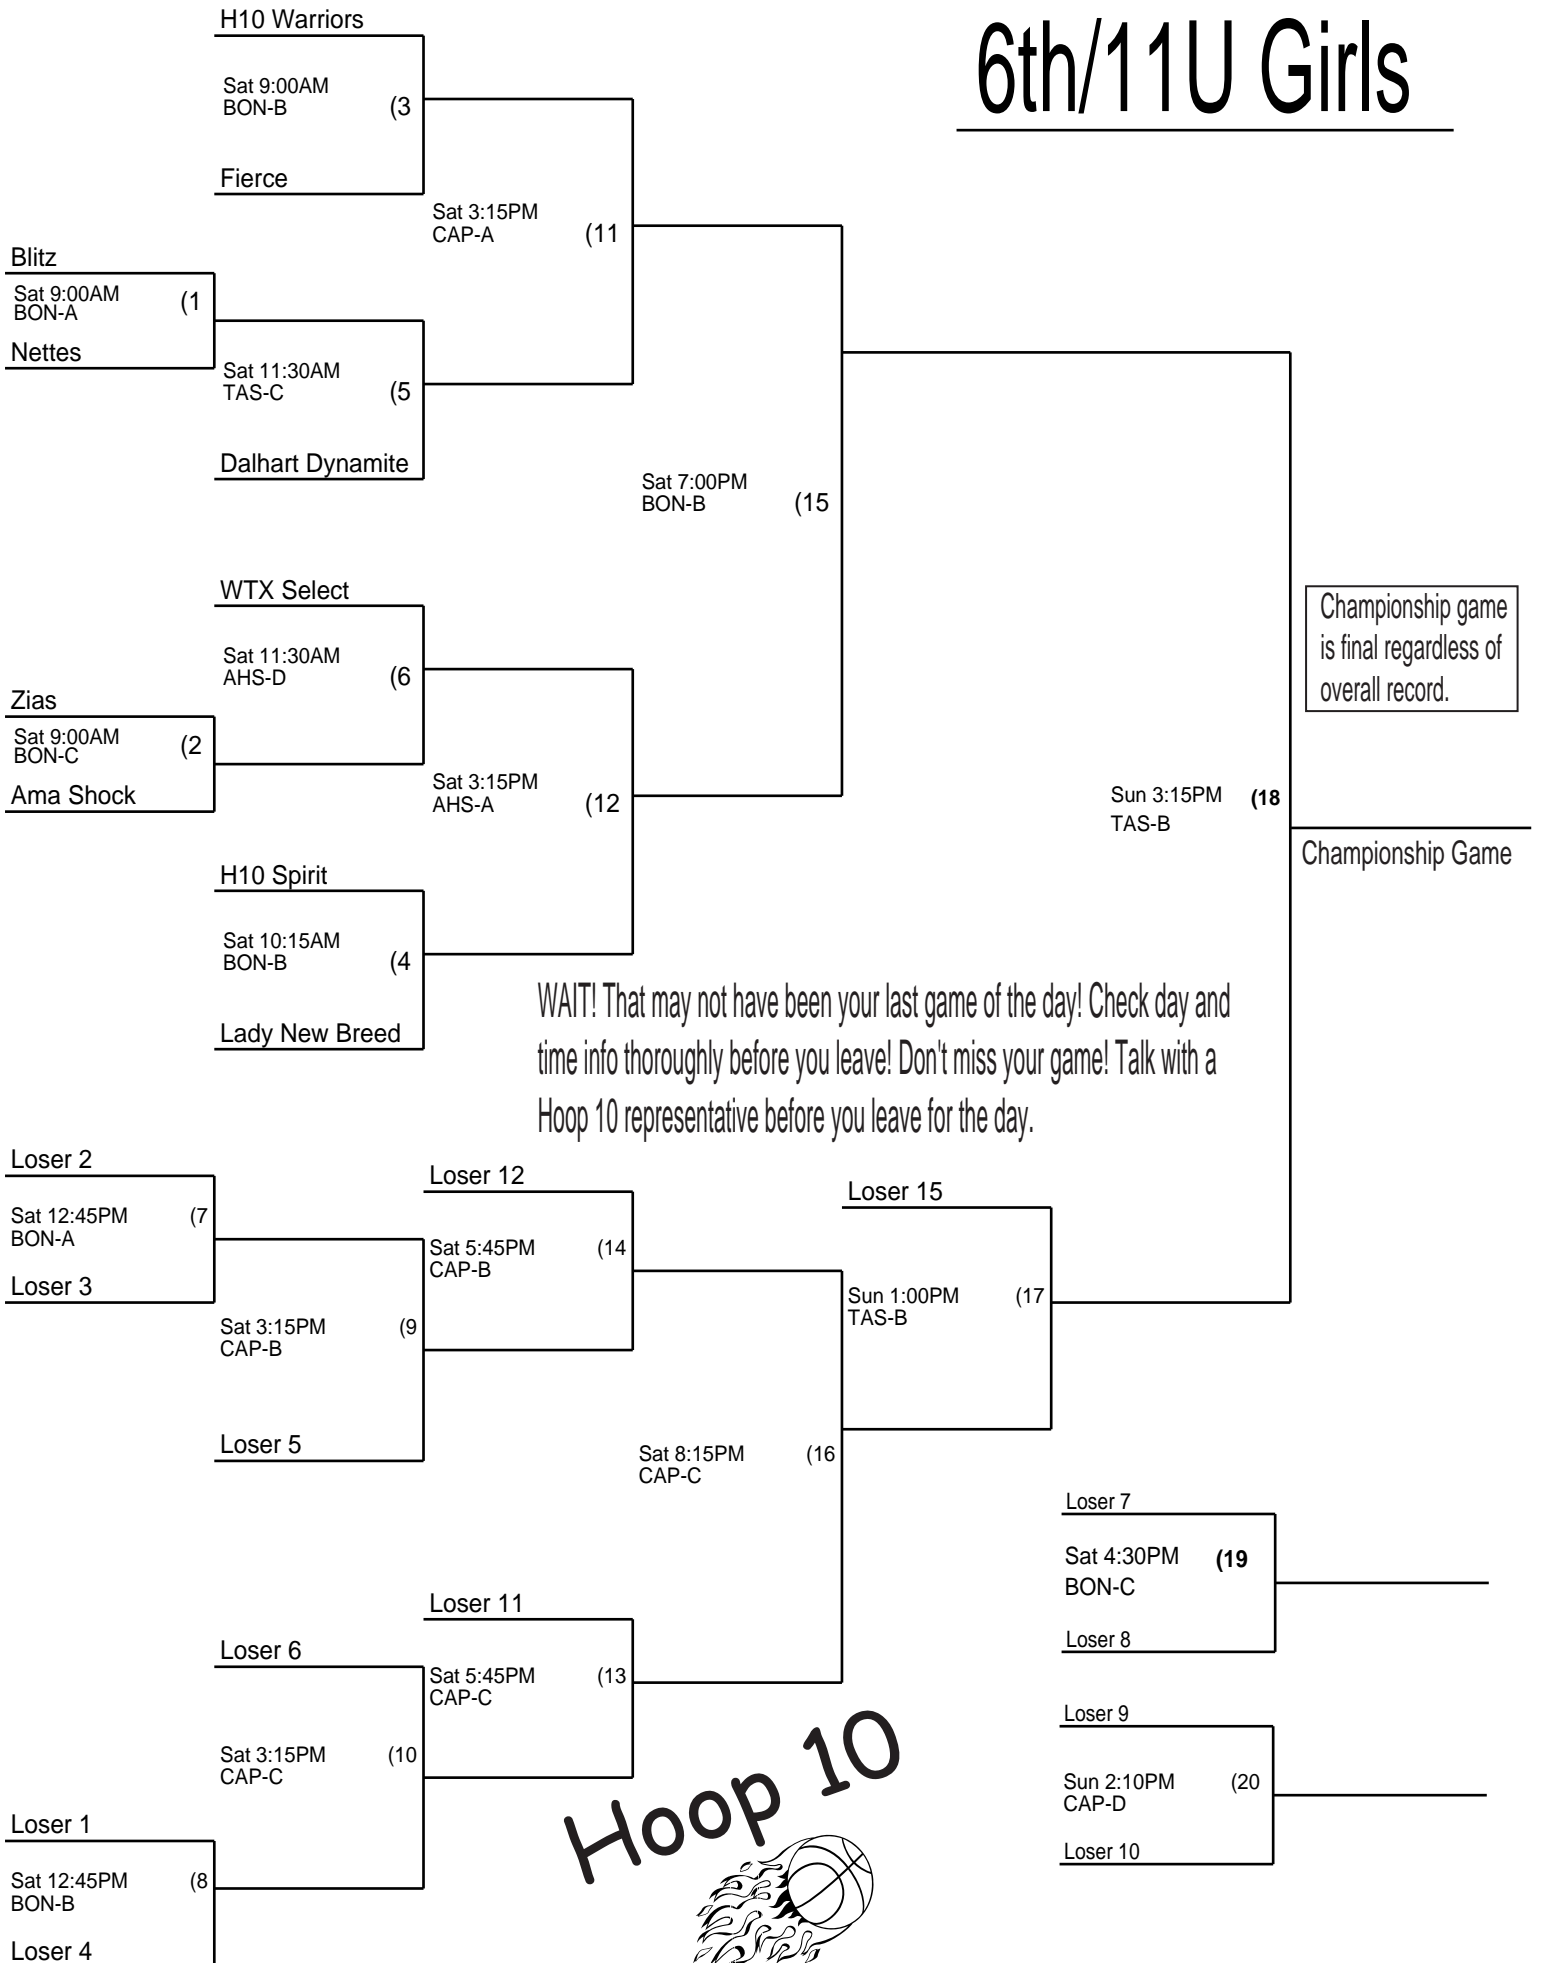

Coaches must check their team in prior to their first game. Check in will take place at the admission table of the gym your team plays their first game in.

6th/11U Girls