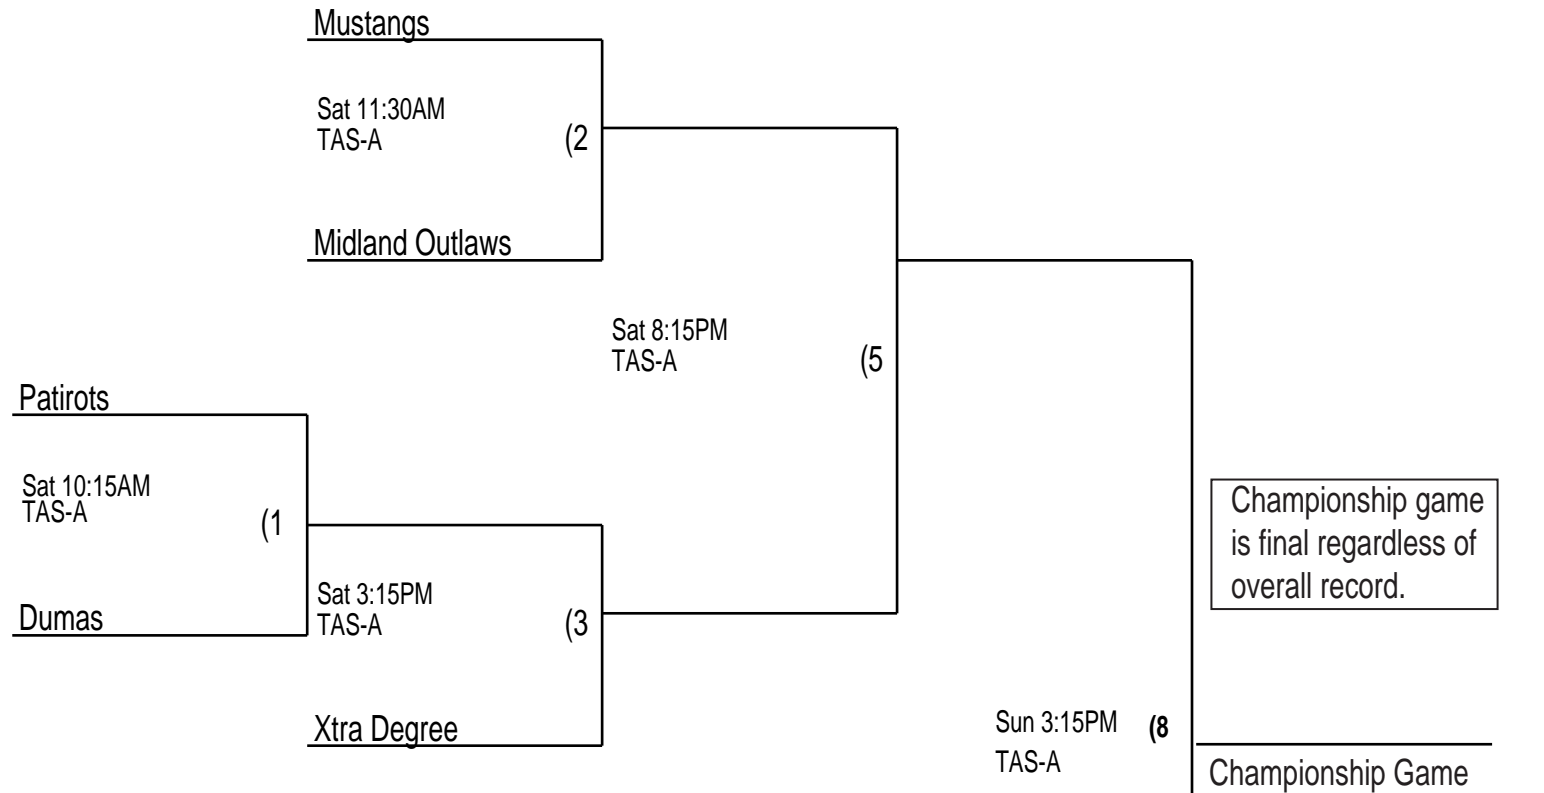

Coaches must check their team in prior to their first game. Check in will take place at the admission table of the gym your team plays their first game in.

JV Girls

WAIT! That may not have been your last game of the day! Check day and time info thoroughly before you leave! Don't miss your game! Talk with a Hoop 10 representative before you leave for the day.